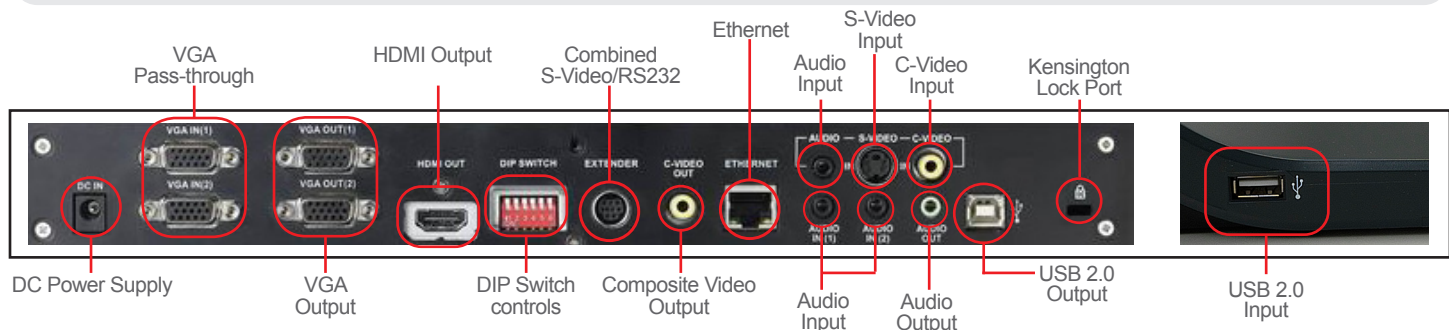

SECURITY

Lock-Down Mode : Lock the unit with password entry
Auto Erase Mode : Option to automatically erase internal memory during power down
Anti-Theft : Kensington Lock Port on document camera chassis
Bolt Holes on Bottom for Mounting : VESA standard 2.95" x 2.95" (75 x 75 mm)

OTHER

Weight : 12.3 lbs (5.6 Kg)
Dimensions Operating : 17" x 15" x 23" (437 x 385 x 585 mm) (L x W x H)
Dimensions Folded : 17" x 15" x 6" (437 x 385 x 152 mm) (L x W x H)
Warranty : 5 year unlimited REPLACEMENT warranty covers all hardware including lamps

I/O CONNECTIONS

Lumens™
Brighter Teaching

Lumens Integration, Inc.
4116 Clipper Court
Fremont, CA. 94538
Phone : 615 530 7236
F a x : 510 252 1389
www.PodiumCameras.com

Lumens Europe BVBA
Assesteenweg 65.
1740 Ternat, Belgium
Phone : +32 (0)2 462 61 50
Fax : +32 (0)2 462 61 53
www.Lumenseu.com

PODIUM
DOCUMENT CAMERAS