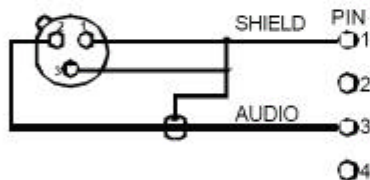

## AF INPUT CONNECTIONS

- (1) 2-Wire Electret condenser microphoneCapsule

- (2) 3-Wire Electret condenser microphoneCapsule

- (3) Dynamic Microphone

- (4) ElectricGuitar

- (5) Line-in (Impedance 8 K $\Omega$  ATT. 10dB)