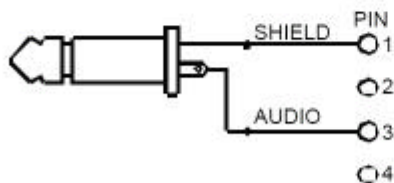

## AF INPUT CONNECTIONS

- (1) 2-Wire Electret condenser microphoneCapsule

- (2) 3-Wire Electret condenser microphoneCapsule

- (3) Dynamic Microphone

- (4) ElectricGuitar

- (5) Line-in (Impedance 8 K $\Omega$  ATT. 10dB)