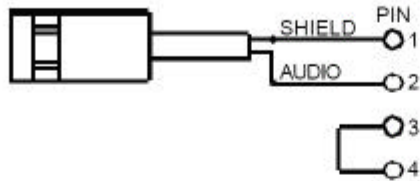

## AF INPUT CONNECTIONS

- (1) 2-Wire Electret condenser microphoneCapsule

- (2) 3-Wire Electret condenser microphoneCapsule

- (3) Dynamic Microphone

- (4) ElectricGuitar

- (5) Line-in (Impedance 8 K $\Omega$  ATT. 10dB)