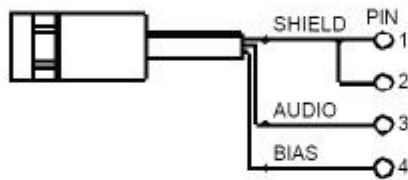

## AF INPUT CONNECTIONS

- (1) 2-Wire Electret condenser microphoneCapsule

- (2) 3-Wire Electret condenser microphoneCapsule

- (3) Dynamic Microphone

- (4) ElectricGuitar

- (5) Line-in (Impedance 8 K $\Omega$  ATT. 10dB)