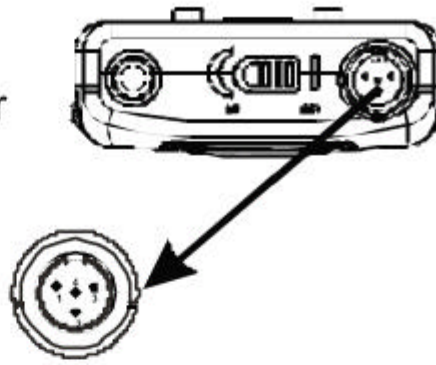

## AF INPUT CONNECTIONS

- (1) 2-Wire Electret condenser microphoneCapsule

- (2) 3-Wire Electret condenser microphoneCapsule

- (3) Dynamic Microphone

- (4) ElectricGuitar

- (5) Line-in (Impedance 8 K $\Omega$  ATT. 10dB)