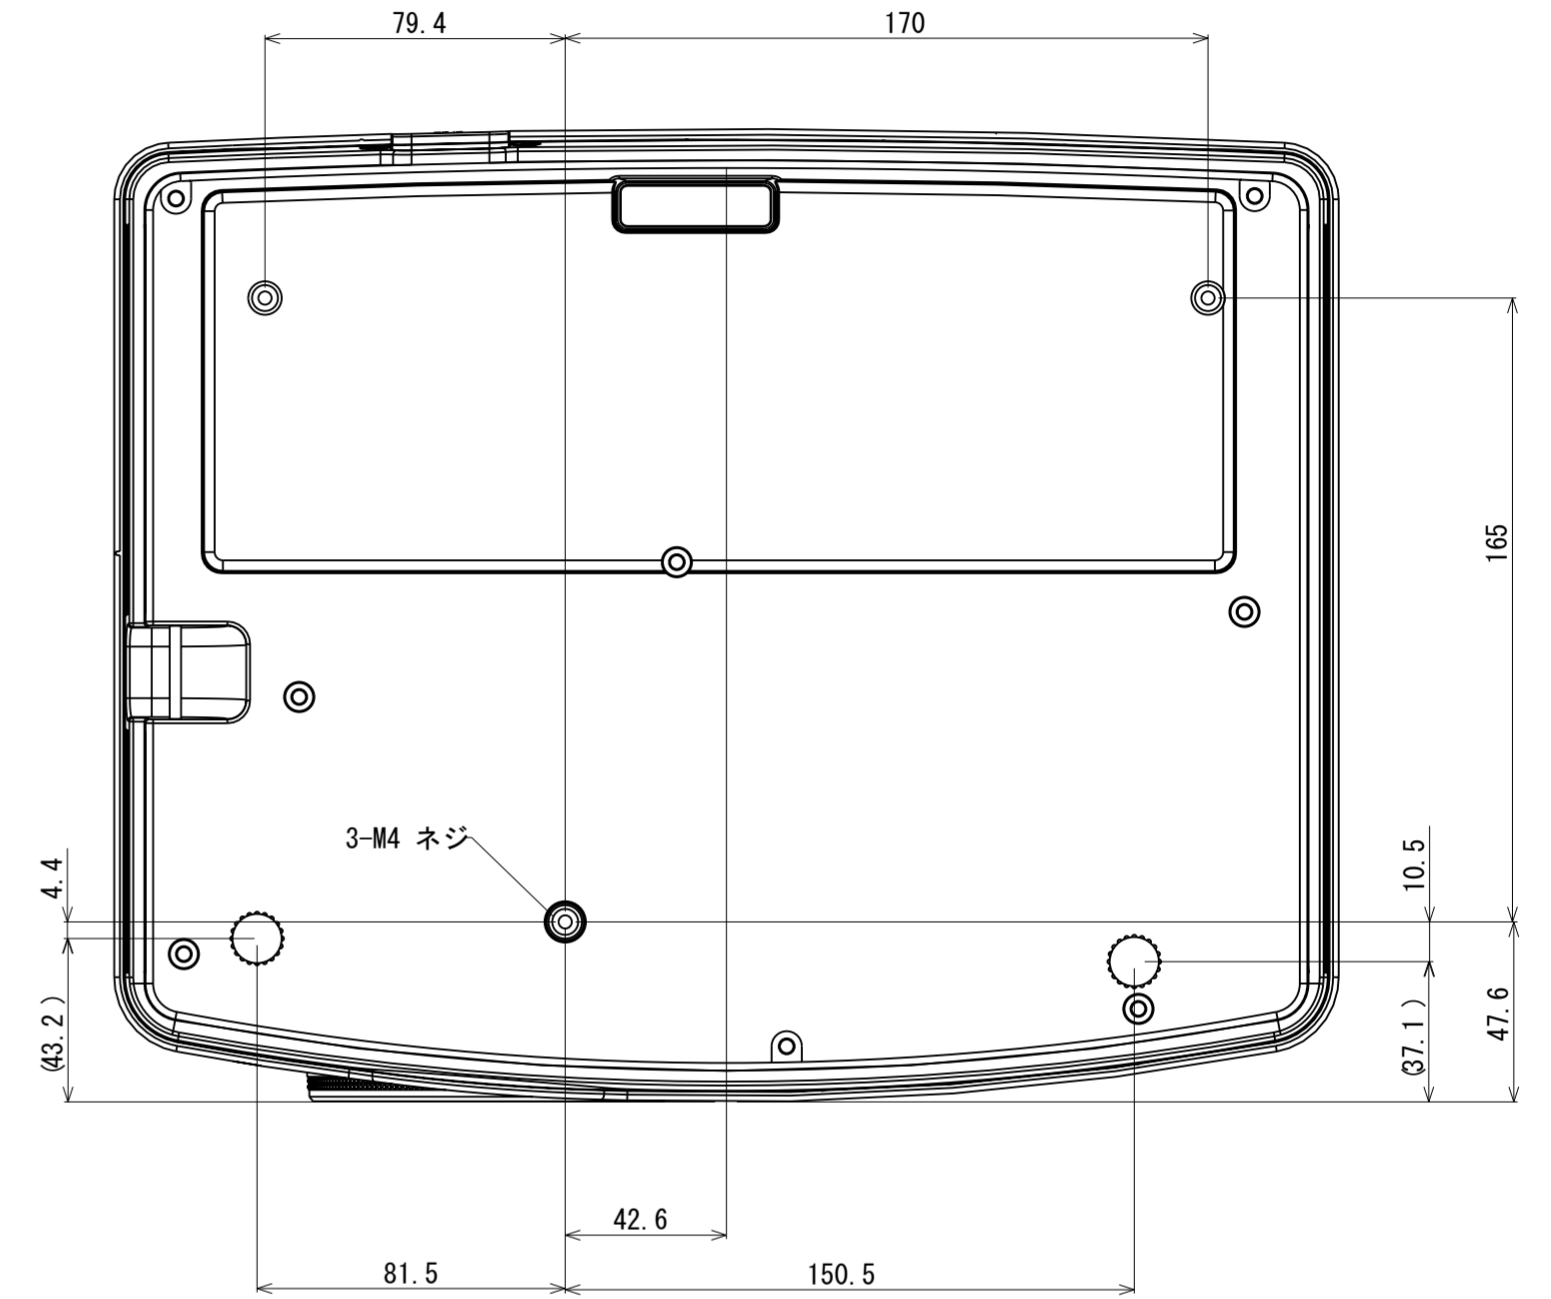

Touchboards

205 Westwood Ave, Long Branch, NJ 07740
Phone: 866-94 BOARDS (26273) / (732)-222-1511
Fax: (732)-222-7088 | E-mail: sales@touchboards.com

WD570U