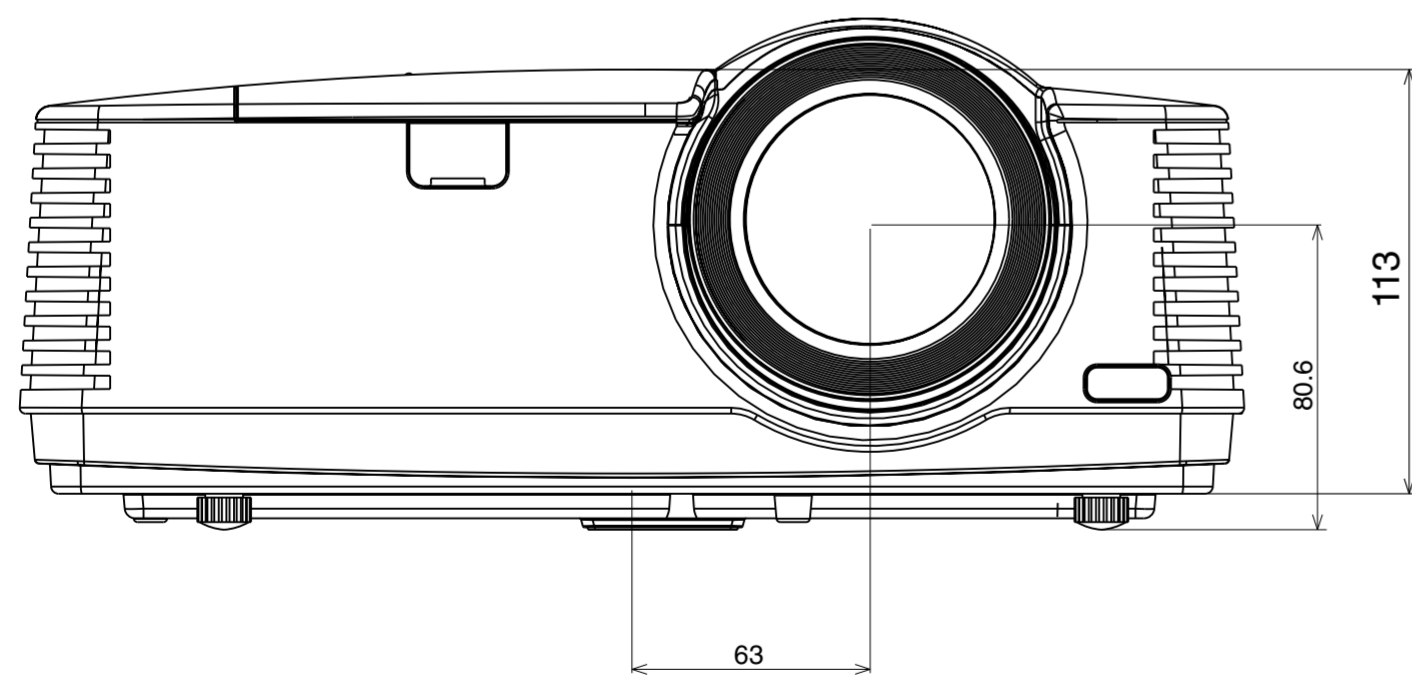

Touchboards

205 Westwood Ave, Long Branch, NJ 07740
Phone: 866-94 BOARDS (26273) / (732)-222-1511
Fax: (732)-222-7088 | E-mail: sales@touchboards.com

WD570U