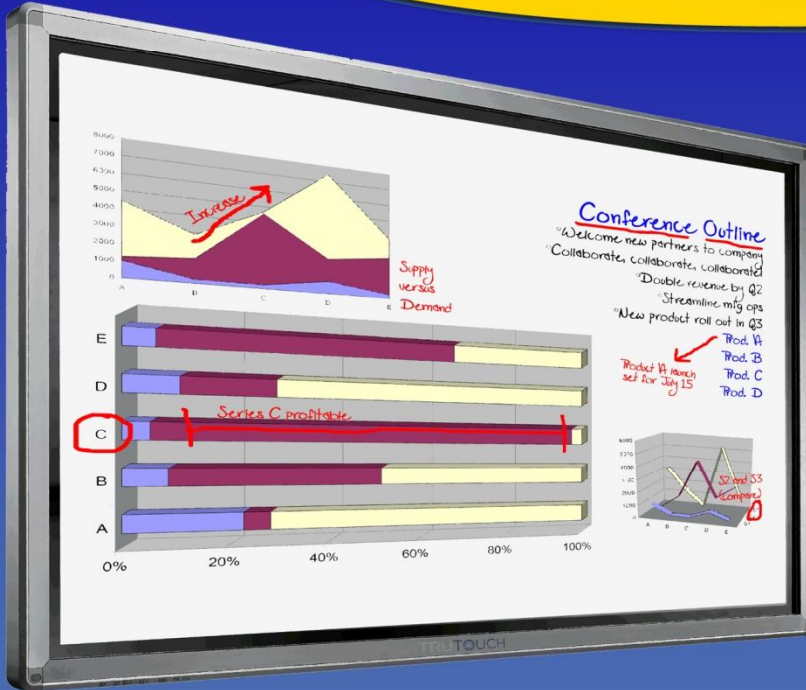

Newline

www.newline-interactive.com
info@newline-interactive.com
(888)233-0868

TruTouch 650

Interactive Multi-Touch Display

PRODUCT FAMILY #EPR8A