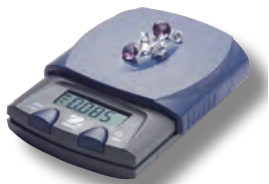

PS Series

- Protective sliding pan cover
- Fits in your pocket
- Batteries included
- Crisp LCD display
- Fast stabilization time

MODEL	PS121	PS251
Readability	0.1g	0.1g
Capacity	120g	250g
Pan Size	2.36" x 2.75" / 6 cm x 7 cm	
Weighing Units	grams, oz, ozt, dwt	
Dimensions	2.87" x .74" x 3.66" / 73 mm x 19 mm x 93 mm	
List Price	$56	$66

www.ohaus.com
January 2012 OHAUS® Corporation

2012 prices for US only. Product specifications and prices subject to change without notice.