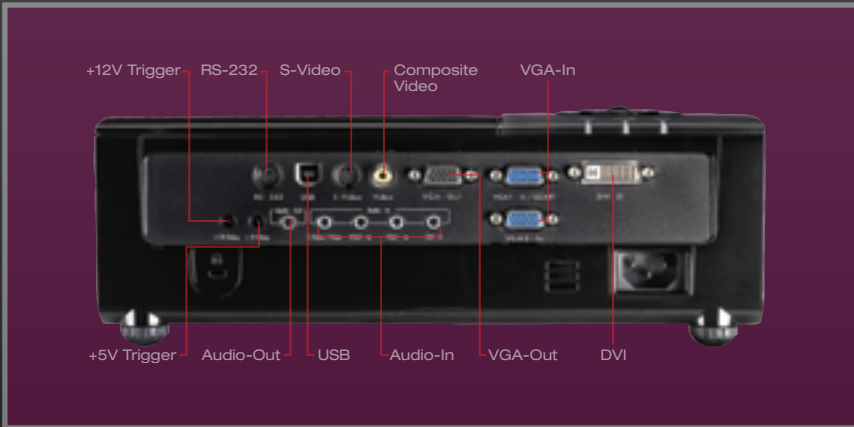

Bright, Sharp and Sleek: A Perfect Presentation Partner

EP761 FEATURES

- ❑ Bright at 3200 lumens with a 2200:1 contrast ratio
- ❑ Extensive connectors: Two VGA-in, DVI w/HDCP, composite video, s-video, RS-232, USB, VGA-out, four audio-in and one audio-out
- ❑ Features Texas Instruments' DLP chipset and latest color processing technologies
- ❑ Long lasting 2000/3000 lamp hours (STD/ECO)
- ❑ Weighs 6.3 pounds and features a new top-loading lamp replacement form factor, as well as five rubber feet for added stability
- ❑ Presentation friendly IR remote with laser pointer

Always Impressive, Always Bright... Always Better

The Optoma EP761 digital projector delivers bright pictures and sharp images in a stylish and feature-rich form. The EP761 features the extensive connectivity options and ease-of-use factors that are essential functions in this series of projectors from Optoma. And, with Texas Instruments' DLP® chipset, the Optoma EP761 ensures long-lasting images that won't fade or degrade over time.

Control Panel

Optional Accessories

Lamp:	BL-FU220C
Mount:	BM-1015N
Remote:	BR-3036L
VGA to Component Cable (2m):	BC-VGCRXX02
S-Video Cable (2m):	BC-SVSVXX02
DVI to DVI Cable (2m):	BC-DIDIXX02
DVI to HDMI Cable (2m):	BC-DDHMXX02
AC Power Cord (1m):	BC-PUPIX01
VGA to VGA Cable (2m):	BC-VGVGXX02
Composite Cable (1.8m):	BC-COCOXX02
Audio-Out Adapter:	BC-MJADXY00
100" 4:3 Manual Pull-Down Screen:	DS-3100PM
Carrying Case:	BK-4018