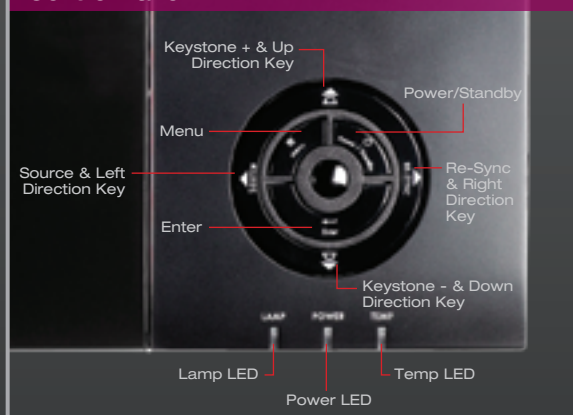

EP761 | Multimedia Projector

Projection Distance/Image Size

Projection Distance (Feet)	Maximum Diagonal (Inches)	Minimum Diagonal (Inches)
6	46.2	41.9
8	61.5	55.8
10	76.9	69.8
12	92.3	83.7
14	108	97.7
16	123	112
18	138	126

Control Panel

Optional Accessories

Lamp:	BL-FU220C
Mount:	BM-1015N
Remote:	BR-3036L
VGA to Component Cable (2m):	BC-VGCRXX02
S-Video Cable (2m):	BC-SVSVXX02
DVI to DVI Cable (2m):	BC-DIDIXX02
DVI to HDMI Cable (2m):	BC-DDHMXX02
AC Power Cord (1m):	BC-PUPIX01
VGA to VGA Cable (2m):	BC-VGVGXX02
Composite Cable (1.8m):	BC-COCOXX02
Audio-Out Adapter:	BC-MJADXY00
100" 4:3 Manual Pull-Down Screen:	DS-3100PM
Carrying Case:	BK-4018

Specifications

Display Technology:	Single 0.55" DDR DLP® Technology by Texas Instruments
Resolution:	Native XGA (1024 x 768)
Maximum Resolution:	SXGA+ (1400 x 1050)
Brightness (Typical):	3200 Lumens
Contrast Ratio:	2200:1 (Full On/Full Off)
Lamp Type:	220W
Lamp Life (STD/ECO):	2000/3000 Hours
Throw Ratio:	1.95-2.15:1 (Distance/Width)
Image Size (Diagonal):	34.59" to 304" (0.88 to 7.72m)
Projection Distance:	3.9' to 32.8' (1.2 to 10 m)
Noise Level (STD/ECO):	34dB/29dB
Remote Control:	Fully Featured Remote Control w/Mouse and Laser pointer
Monitor Loop Through:	D-Sub 15 VGA Output (Functional in Both Normal and Standby Modes)
Computer Compatibility:	VGA, SVGA, XGA, SXGA+ Resized, VESA, PC and Macintosh Compatible
Video Compatibility:	NTSC, PAL, SECAM, SDTV (480i), EDTV (480p), HDTV (720p, 1080i)
Aspect Ratio:	4:3 Native, 16:9 Compatible
Projection Lens:	F = 2.46 ~2.58, f = 21.79-23.99 mm, 1.10X Manual Zoom and Focus
User Controls:	Complete On Screen Menu Adjustments in 11 Languages
Audio:	One 2-Watt Speaker
Keystone Correction:	± 15° Vertical
Vertical Refresh Rate:	47 to 85 Hz
Horizontal Scan Rate:	31.5 to 100 kHz
Power Supply:	AC Input 100-240V, Auto-Switching
Power Consumption:	305 Watts (Maximum), <10 Watts (Standby)
Weight:	6.3 lbs (2.9 kg)
Dimensions (W x H x D):	11.51" x 3.73" x 8.66" (295 x 95.7 x 222 mm)
Operating Temperature:	41-95° F (5-35° C) (80% Humidity), Adjustable Fan Speed for High Altitude Application
Displayable Colors:	16.7 Million
Projection Method:	Front, Rear, Ceiling Mount, Table Top
Uniformity:	85%
Security:	One Kensington® Lock Port
I/O Connectors:	DVI-D w/HDCP, Two VGA-In, VGA-Out, S-Video, Composite Video, Four Audio-In, Audio-Out, USB, +12V Trigger, RS-232, +5V Trigger
Standard Accessories:	AC Power Cord, VGA to VGA Cable, USB Cable, Remote Control, Batteries for Remote, Carrying Case, Quick Start Guide, Warranty Card and User's Manual
Optional Accessories:	Ceiling Mount, VGA to Component Cable, S-Video Cable, Composite Video Cable, DVI to DVI Cable, DVI to HDMI Cable, Audio-Out Adapter, Gold Service Warranty and GrayWolf™ Series Screens
Warranty:	1 Year Limited Parts and Labor, 90 Days on Lamp
UPC:	796435 11 140 3

www.OptomaUSA.com

Touchboards

205 Westwood Ave, Long Branch, NJ 07740
Phone: 866-94 BOARDS (26273) / (732)-222-1511
Fax: (732)-222-7088 | E-mail: sales@touchboards.com

HIGH-DEFINITION TELEVISION
HDTV
MONITOR

DVI
HDCP COMPLIANT

PICTURE BY
DLP
TEXAS INSTRUMENTS

Optoma