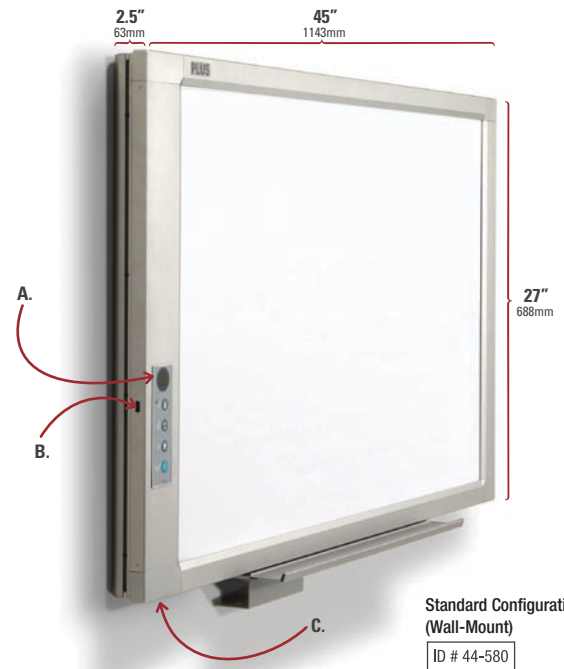

1. **A) Control Panel**
   ~ Simple push-button operation.
2. **B) USB port for a memory stick or printer**
   ~ Save the contents of the board digitally to a memory stick.
   ~ Print the contents of the board directly to an optional color printer.
3. **C) USB port for a personal computer**
   ~ Use the included easy-to-use software to transfer the information written on the board directly to a PC.
   ~ Set the copyboard's operating options using a connected PC.

SPECIFICATIONS

CR-5

Size	Dimensions (Without Stand)	45" (W) x 27" (H) x 2.5" (D) 1143mm (W) x 688mm (H) x 63mm (D)
	Weight	18.75 lb / 8.5 kg (Not including marker tray and AC Adapter)
Board	Panel Size	39.5" (W) x 24" (H) / 1000mm (W) x 610mm (H)
	Readable Area	39" (W) x 23.5" (H) / 990mm (W) x 600mm (H)
	Number of Panels	2
	Page Drive Method	Lateral Direction Screen Drive
	Grid	1.33" x 1.33" / 34mm x 34mm
	Reading Method	CIS (Contact Image Sensor)
Print	Method	HP PCL3e / Lexmark Z1320*1
	Paper	Letter-size(8.5" x 11") / A4-size(210 x 297mm) Plain Paper
	Colors	Color or Black & White
	Print Density	300dpi
	Interface	USB 1.1 or USB 2.0 full-speed mode
Data Output	Color of Image	Color or Black & White
	Memory Device	USB Flash Memory*2
	File Format	JPG / PNG
PC Connection	Interface	USB 1.1 or USB 2.0*3
	Supported OS	Microsoft Windows Vista (32bit), 2000 Professional (Service Pack 4 or Later), XP Home/Professional Edition (Service Pack 2 or Later)
	Software	TWAIN Driver, PLUS Image Viewer Ver.2, Set-up Utility (On CD)
	File Format	JPG / PNG
Environmental Conditions	Temperature	50° - 85° / 10°C - 35°C (Operating)
	Humidity	30 - 85% (No Condensation)
Power	Source	AC100V-240V, 50-60Hz
Installation		Wall-Mount or Cubicle-Mount, or Stand (Floor Stand is optional)
Included Accessories		Power Cable, Markers (Black, Red, Blue, Green), Erasers, USB Cable, Wall mounting hooks and screws, Operation Manual, CD-ROM (TWAIN driver, PLUS TOOLBOX Software, User's Manual (PDF))
Optional Accessories		Floor Stand with rolling casters, USB Memory Stick