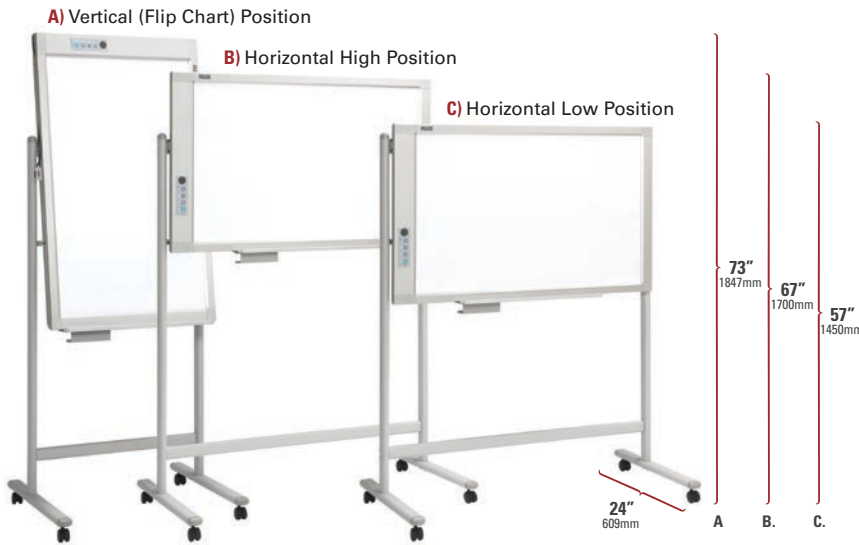

PLUS CR-5 COMPACT COPYBOARD

A big improvement in the way people communicate in small-office environments.

{Half the size of a regular copyboard and remarkably thin.}

{Multiple positions available when used with the optional rolling floor stand.}