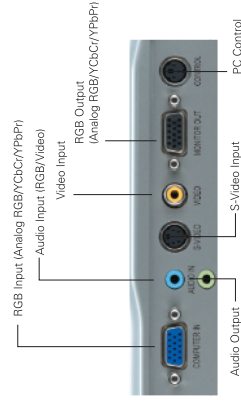

PLUS Vision Corp.

9610 SW SUNSHINE CT.
SUITE 500
BEAVERTON, OR 97005
800-211-9001 • 503-748-8700
www.plus-america.com

The DLP® logo is a trademark of Texas Instruments.