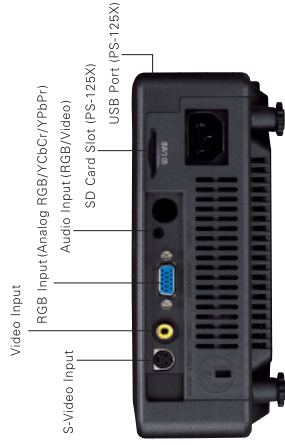

* Presentation mode.

PS Series

So much more in so little space.

Wireless LAN Equipped with a wireless LAN card to enable cable-free presentations. Eliminates the need for an RGB cable, easing restrictions on where to place the projector. (PS-125X)

Image-viewer facilitates PC-Less presentations Images stored for presentations on USB flash memory sticks or SD cards can be shown without using a PC.*1 (PS-125X)

Quick Start / Unplug & Go The image appears only 18 seconds after the power is turned on. When the power is turned off, the cooling fan continues to operate, even when the power cord is disconnected.

Enhanced Auto Color Wheel

The improved color wheel delivers dramatic improvements in color reproduction. Software enhancements make colors even more vivid than those produced by previous TAXAN projectors.

Auto Keystone Correction

Distortion is adjusted automatically within three seconds after the presentation begins, eliminating the need for manual adjustment.

USB flash memory stick port and SD memory card slot (PS-125X)

U6 Series

Setting the standard – quietly.

Cool and Quiet Because its unique design allows for outstanding heat dispersion, your audience can hear every word without being disturbed by projector fan noise. Operates at only 28dB.*2 A cooler projector means increased lamp life: up to 4,000 hours (U6-132) and 3,000 hours (U6-232).*2

Increased Control Operate your projector, or control multiple projectors, through your PC from one central location utilizing the RS 232 C connection. The Monitor Out port (loop through) allows you to connect to your desktop PC while continuing to view your monitor – an especially useful feature in the classroom.