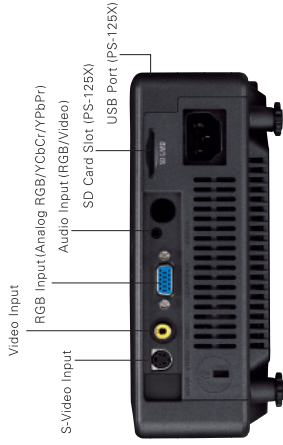

* Presentation mode.

PS Series

So much more in so little space.

Wireless LAN Equipped with a wireless LAN card to enable cable-free presentations. Eliminates the need for an RGB cable, easing restrictions on where to place the projector. (PS-125X)

Image-viewer facilitates PC-Less presentations Images stored for presentations on USB flash memory sticks or SD cards can be shown without using a PC.*1 (PS-125X)

Quick Start / Unplug & Go The image appears only 18 seconds after the power is turned on. When the power is turned off, the cooling fan continues to operate, even when the power cord is disconnected.

Enhanced Auto Color Wheel

The improved color wheel delivers dramatic improvements in color reproduction. Software enhancements make colors even more vivid than those produced by previous TAXAN projectors.

Auto Keystone Correction

Distortion is adjusted automatically within three seconds after the presentation begins, eliminating the need for manual adjustment.

USB flash Memory Stick Port & SD Memory Card Slot (PS-125X)

U6 Series

Setting the standard – quietly.

Cool and Quiet Because its unique design allows for outstanding heat dispersion, your audience can hear every word without being disturbed by projector fan noise. Operates at only 28dB.*2 A cooler projector means increased lamp life: up to 4,000 hours (U6-132) and 3,000 hours (U6-232).*2

Increased Control Operate your projector, or control multiple projectors, through your PC from one central location utilizing the RS 232 C connection. The Monitor Out port (loop through) allows you to connect to your desktop PC while continuing to view your monitor – an especially useful feature in the classroom.