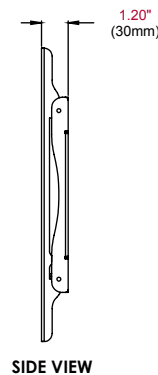

Screen size: 23"-46"

Max load: 150lb (68kg)

■ **VIEWING FLEXIBILITY**  
 Horizontal screen adjustment up to 6" (152mm)

■ **EASY INSTALLATION**  
 Simple hook-on design makes installation safe, quick and easy

## Product Specifications

	DIMENSIONS (W x H x D)	PRODUCT WEIGHT	LOAD CAPACITY	FINISH	AVAILABLE COLORS
<b>SF640(P)(-S)</b>	19.37" x 13.75" x 1.2" (492 x 349 x 30mm)	3.5lb (1.6kg)	150lb (68kg)	Scratch resistant fused epoxy	SF640(P): Black SF640(P)-S: Silver

## Package Specifications

	PACKAGE SIZE (W x H x D)	PACKAGE SHIP WEIGHT	PACKAGE UPC CODE	PACKAGE CONTENTS	UNITS IN PACKAGE
<b>SF640(P)(-S)</b>	20.37" x 10.06" x 3.5" (518 x 256 x 89mm)	5.7lb (2.58kg)	SF640: 735029235651 SF640-S: 735029235675 SF640P: 735029235668 SF640P-S: 735029235682	Wall plate, universal brackets, mounting and screen attachment hardware	1

## Accessories

**ACC415:** 4-pack Metal Stud Fastener Kit  
**ACC309:** Video Conference Shelf

All dimensions = inch (mm)