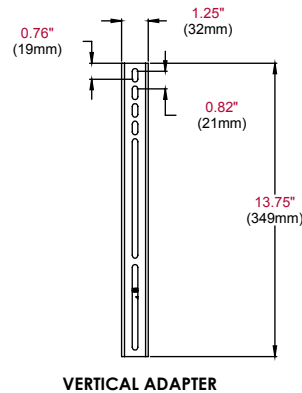

■ **OPEN ARCHITECTURE**  
 Open wall plate architecture for flexible cable management and wall placement

Low-profile design holds screen only 1.2" (30mm) from the wall

## Product Specifications

	DIMENSIONS (W x H x D)	PRODUCT WEIGHT	LOAD CAPACITY	FINISH	AVAILABLE COLORS
<b>SF640(P)(-S)</b>	19.37" x 13.75" x 1.2" (492 x 349 x 30mm)	3.5lb (1.6kg)	150lb (68kg)	Scratch resistant fused epoxy	SF640(P): Black SF640(P)-S: Silver

## Package Specifications

	PACKAGE SIZE (W x H x D)	PACKAGE SHIP WEIGHT	PACKAGE UPC CODE	PACKAGE CONTENTS	UNITS IN PACKAGE
<b>SF640(P)(-S)</b>	20.37" x 10.06" x 3.5" (518 x 256 x 89mm)	5.7lb (2.58kg)	SF640: 735029235651 SF640-S: 735029235675 SF640P: 735029235668 SF640P-S: 735029235682	Wall plate, universal brackets, mounting and screen attachment hardware	1

## Accessories

**ACC415:** 4-pack Metal Stud Fastener Kit  
**ACC309:** Video Conference Shelf

All dimensions = inch (mm)