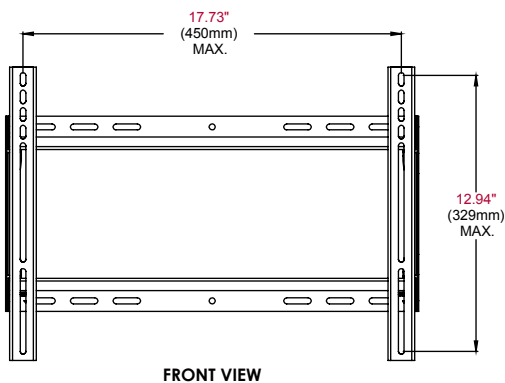

Model Numbers

WARRANTY: Limited 5-year

SF640(-S)
SF640P(-S)

Universal Flat Wall Mount for 23" to 46" Flat Panel Screens - security models
Universal Flat Wall Mount for 23" to 46" Flat Panel Screens - standard models

Product Specifications

	DIMENSIONS (W x H x D)	PRODUCT WEIGHT	LOAD CAPACITY	FINISH	AVAILABLE COLORS
SF640(P)(-S)	19.37" x 13.75" x 1.2" (492 x 349 x 30mm)	3.5lb (1.6kg)	150lb (68kg)	Scratch resistant fused epoxy	SF640(P): Black SF640(P)-S: Silver

Package Specifications

	PACKAGE SIZE (W x H x D)	PACKAGE SHIP WEIGHT	PACKAGE UPC CODE	PACKAGE CONTENTS	UNITS IN PACKAGE
SF640(P)(-S)	20.37" x 10.06" x 3.5" (518 x 256 x 89mm)	5.7lb (2.58kg)	SF640: 735029235651 SF640-S: 735029235675 SF640P: 735029235668 SF640P-S: 735029235682	Wall plate, universal brackets, mounting and screen attachment hardware	1

Accessories

ACC415: 4-pack Metal Stud Fastener Kit
ACC309: Video Conference Shelf

All dimensions = inch (mm)

ARCHITECTS SPECIFICATIONS

The Smartmount® Universal Flat Wall Mount shall be a Peerless model SF640 and shall be located where indicated on the plans. It shall be constructed of heavy gauge cold rolled steel and finished with scratch resistant Black or Silver Fused Epoxy. Assembly and installation shall be done according to instructions provided by the manufacturer.