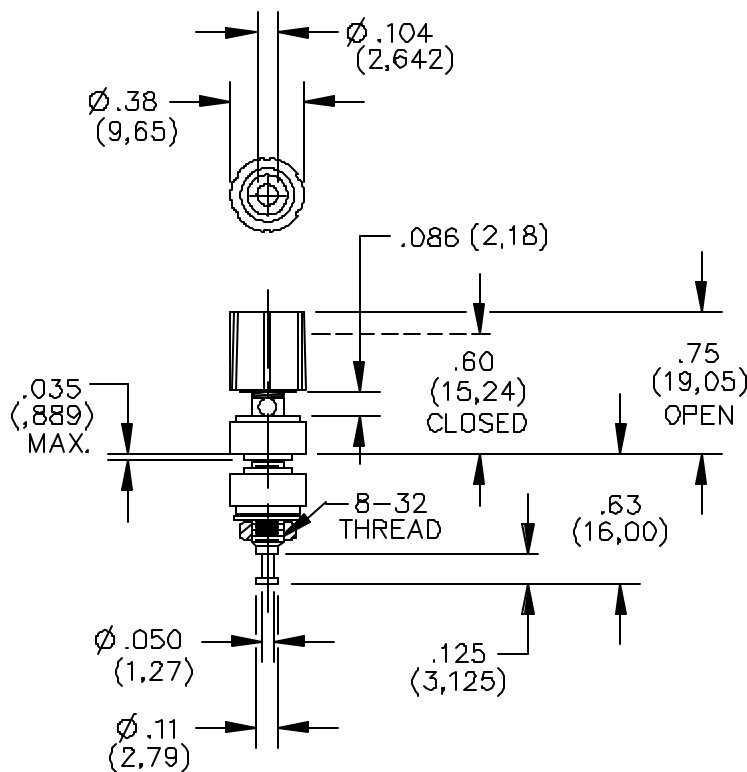

Model 2382 & 2439 Single Insulated Miniature Binding Post

MODEL NO.	COLOR
2382-0	BLACK
2382-1	BROWN
2382-2	RED
2382-3	ORANGE
2382-4	YELLOW
2382-5	GREEN
2382-6	BLUE
2382-7	VIOLET
2382-8	GRAY
2382-9	WHITE

FEATURES:

- Accepts miniature banana plug.
- #8-32 hex nut and lockwasher included.

MATERIALS:

Insulated Captive Thumb Nut – Brass
Thumb Nut Insulation – Polycarbonate.
Mounting Base – Polycarbonate
Insulator – Polycarbonate
Lockwasher #8 Internal Tooth – Steel
Hex Nut #8-32 – Brass
Binding Post Body – Brass
Solder Turret Terminal – Brass

Finish:

Insulated Captive Thumb Nut – 2382 - Gold Flash;
2439 - Tin
Lockwasher #8 Internal Tooth – Nickel Plate
Hex Nut #8-32 – Nickel Plate
Binding Post Body – 2382 – Gold; 2439 - Tin
Solder Turret Terminal – Gold Flash; 2439 - Tin

RATINGS:

Operating Temperature: +115°C (+239°F) Max.
Operating Voltage: 1500 VDC
Current: 5 Amperes

ORDERING INFORMATION: Model 2382-*,
2439-* = Color Code, See Tabulation Block above.

All dimensions are in inches. Tolerances (except noted): .xx = $\pm .02$ " (.51 mm), .xxx = $\pm .005$ " (.127 mm).
All specifications are to the latest revisions. Specifications are subject to change without notice.
Registered trademarks are the property of their respective companies. Made in USA