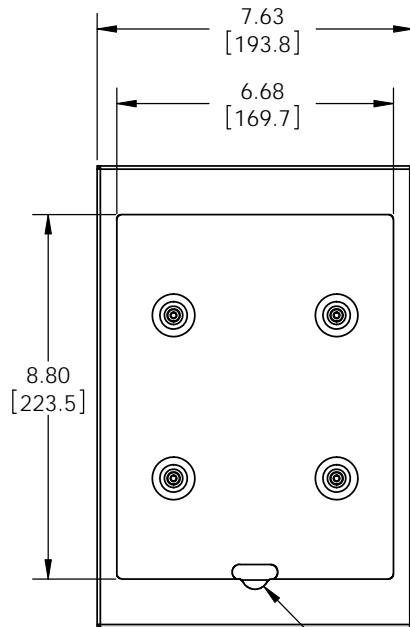

THE INFORMATION CONTAINED IN THIS DRAWING IS THE SOLE PROPERTY OF PREMIER MOUNTS DIVISION OF <PMPI>. ANY REPRODUCTION IN PART OR WHOLE WITHOUT THE WRITTEN PERMISSION OF PREMIER MOUNTS DIVISION OF <PMPI> IS PROHIBITED.

Touchboards

205 Westwood Ave, Long Branch, NJ 07740
Phone: 866-94 BOARDS (26273) / (732)-222-1511
Fax: (732)-222-7088 | E-mail: sales@touchboards.com

HOME BOTTOM ACCESS

MOUNTS.COM

PREMIER MOUNTS®
CREATING POSITIVE CUSTOMER EXPERIENCES

3130 East Miraloma Avenue
Anaheim, CA 92806
P. 800.368.9700 - F. 800-832.4888

ITEM DESCRIPTION:		IPM-100	
SIZE	DWG. NO.		
B			
SCALE: 1:3		SHEET 1 OF 1