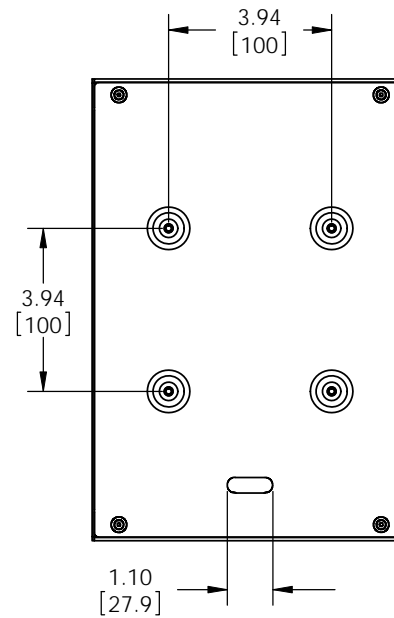

THE INFORMATION CONTAINED IN THIS DRAWING IS THE SOLE PROPERTY OF PREMIER MOUNTS DIVISION OF <PMPI>. ANY REPRODUCTION IN PART OR WHOLE WITHOUT THE WRITTEN PERMISSION OF PREMIER MOUNTS DIVISION OF <PMPI> IS PROHIBITED.

Touchboards

205 Westwood Ave, Long Branch, NJ 07740
Phone: 866-94 BOARDS (26273) / (732)-222-1511
Fax: (732)-222-7088 | E-mail: sales@touchboards.com

HOME BOTTOM ACCESS

MOUNTS.COM

PREMIER MOUNTS®
CREATING POSITIVE CUSTOMER EXPERIENCES

3130 East Miraloma Avenue
Anaheim, CA 92806
P. 800.368.9700 - F. 800-832.4888

ITEM DESCRIPTION:		IPM-100	
SIZE	DWG. NO.		
B			
SCALE: 1:3		SHEET 1 OF 1