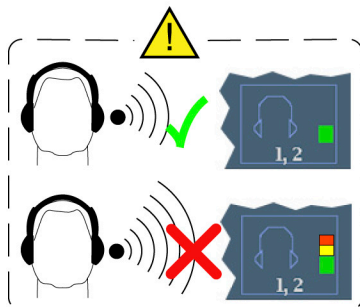

WVR4000 and WVR5000 Waveform Rasterizers Quick Start Guide

www.tektronix.com/manuals

071-2474-00

Tektronix