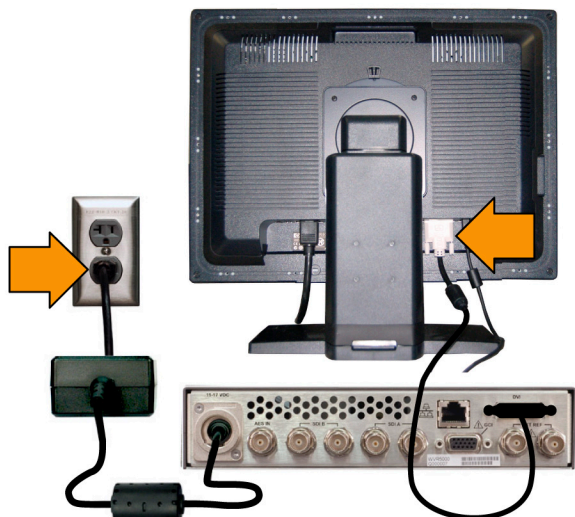

1

See User Manual

参见用户手册

ユーザ・マニュアルを参照