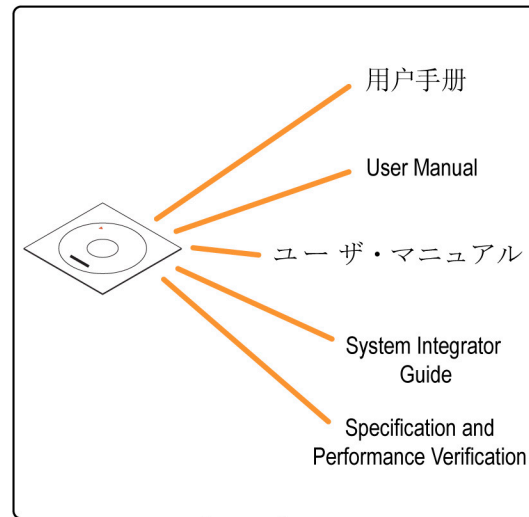

T Equipment .NET

USA

An Interworld Highway, LLC Company

See User Manual
参見 用户手册
ユーザ・マニュアルを参照

WVR4000 and WVR5000 Waveform Rasterizers Quick Start Guide

www.tektronix.com/manuals

071-2474-00

Tektronix