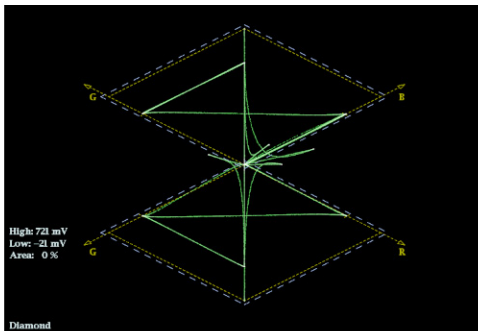

VECTOR

PICTURE

AUDIO

GAMUT

STATUS

Video Session

Input: SDI A Data Collect: Running
 Signal: Run Time: 0:4, 00:07:41
 Format: Auto 1080i 59.94 - HD SDI 422

IS2M Payload: No