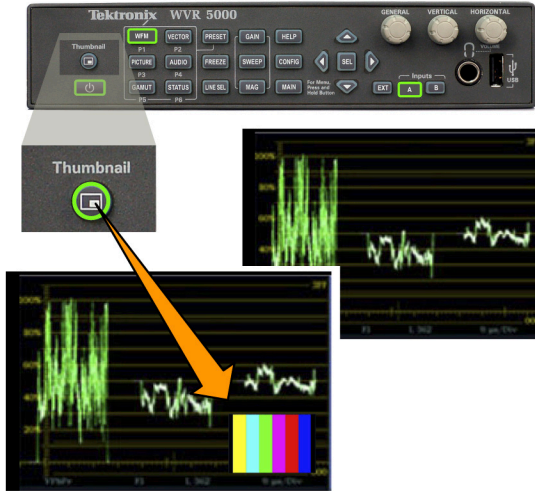

T Equipment .NET

USA

An Interworld Highway, LLC Company

See User Manual
参見 用户手册
ユーザ・マニュアルを参照