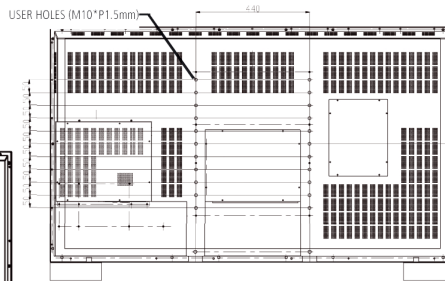

Mounting hole positions - TouchIT LCD Duo & TouchIT LCD Duo Pro

32" TouchIT LCD Duo

**42" TouchIT LCD Duo Pro
42" & 55" TouchIT LCD Duo**

55" TouchIT LCD Duo Pro

65" TouchIT LCD Duo

65" TouchIT LCD Duo Pro

70" TouchIT LCD Duo & Duo Pro

**82" TouchIT LCD Duo & Duo Pro
TBA**