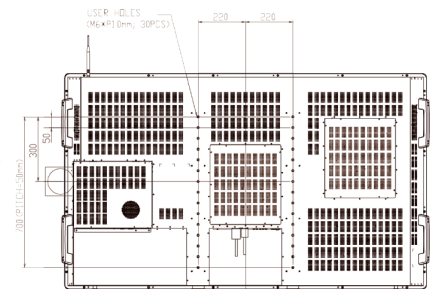

Mounting hole positions - TouchIT LCD Duo & TouchIT LCD Duo Pro

32" TouchIT LCD Duo

**42" TouchIT LCD Duo Pro
42" & 55" TouchIT LCD Duo**

55" TouchIT LCD Duo Pro

65" TouchIT LCD Duo

65" TouchIT LCD Duo Pro

70" TouchIT LCD Duo & Duo Pro

**82" TouchIT LCD Duo & Duo Pro
TBA**