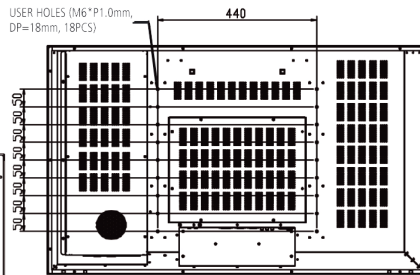

Mounting hole positions - TouchIT LCD Duo & TouchIT LCD Duo Pro

32" TouchIT LCD Duo

**42" TouchIT LCD Duo Pro
42" & 55" TouchIT LCD Duo**

55" TouchIT LCD Duo Pro

65" TouchIT LCD Duo

65" TouchIT LCD Duo Pro

70" TouchIT LCD Duo & Duo Pro

**82" TouchIT LCD Duo & Duo Pro
TBA**