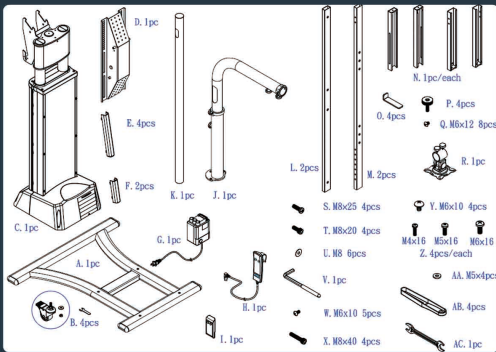

Parts List

TouchIT Technologies Inc
100 West Big Beaver Road
Suite 200, Troy, MI 48084
USA

Contacts
USA +1 248 680 6700
UK +44 207 858 1050
Ireland +353 872 180 700

www.touchittechnologies.com
sales@touchittechnologies.com