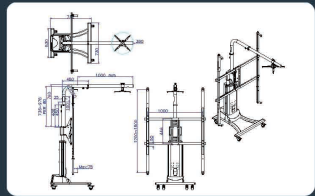

Parts List

TouchIT Technologies Inc
100 West Big Beaver Road
Suite 200, Troy, MI 48084
USA

Contacts
USA +1 248 680 6700
UK +44 207 858 1050
Ireland +353 872 180 700

www.touchittechnologies.com
sales@touchittechnologies.com