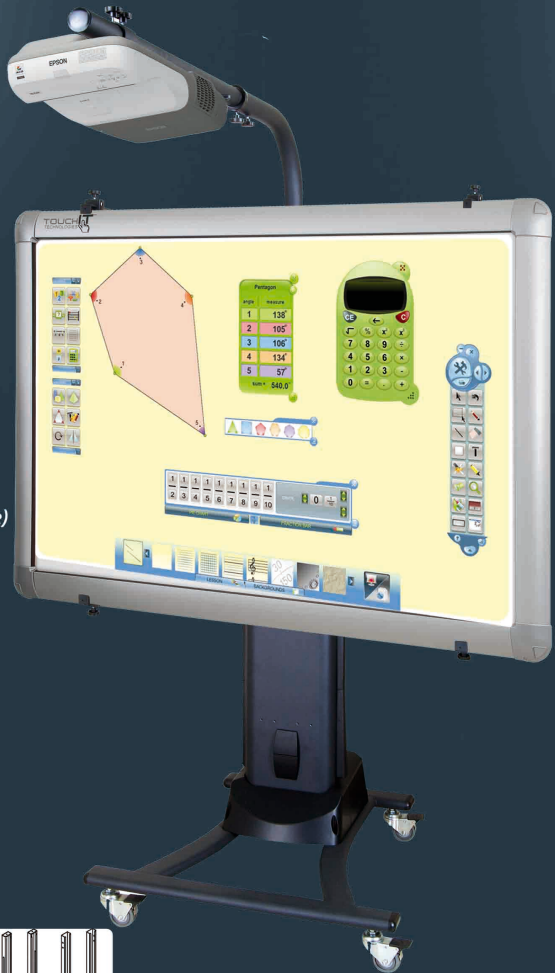

TouchIT IWB Stand (Electric)

TOMORROW'S TOUCH-BASED TECHNOLOGY, TODAY...

TouchIT IWB Adjustable Stand (Electric)

- Suitable for 78", 80" & 90" IWBs
- 700mm (27.5") Electric Height Adjustable
- Suitable for Short Throw & Ultra Short throw projectors with a throw distance of up to 1m (3.28')

(Please check with projector manufacturer for image sizes available at this throw distance)

Part Code - 0609456503297

Package Information

- 1060mm x 800mm x 445mm
(41" 6/8 x 31" 1/2 x 17" 1/2)
- 65kg (143lbs)