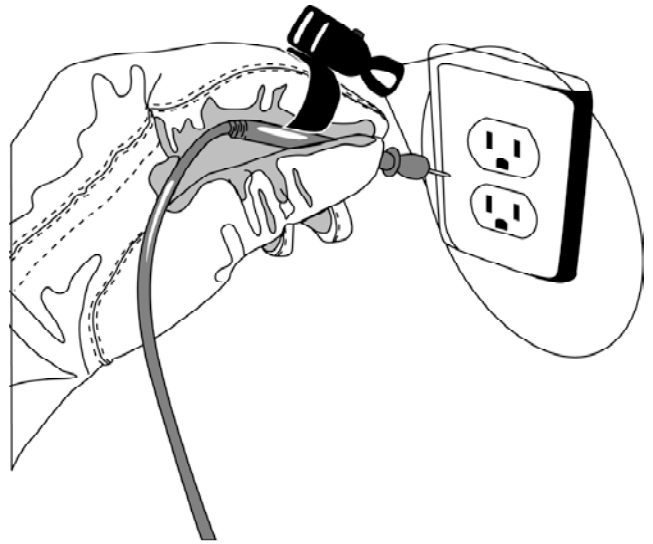

AWL1

Firefly Wristlight™

***CONVENIENT LIGHT WHERE
YOU NEED IT MOST.***

- Attaches to your finger, thumb or wrist
- Unique swivel head puts the light exactly where you need it, at your finger tips
- Ultra-Bright LED lasts over 100,000 hours
- Comes complete with Velcro finger/thumb strap, and optional snap-on wrist band

AWL1 • Firefly Wristlight™

The Firefly Wristlight™ conveniently puts light where you need it most, at your finger-tips. With adjustable application options, this is one of the most convenient lighting tools available. Designed to firmly strap onto your wrist, fingers, or tools, making the amount of application possibilities endless.

The AWL1 has the following features:

- Attaches to your finger, thumb or wrist
- Unique swivel chromed reflective head for maximum brightness
- Ultra-Bright LED lasts over 100,000 hours
- Comes complete with Velcro strap, and snap-on wrist band
- Three AG10 cell batteries included
- One year limited warranty