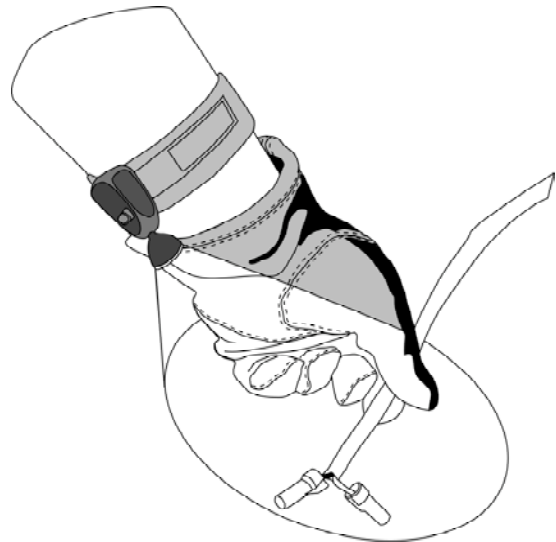

AWL1

Firefly Wristlight™

***CONVENIENT LIGHT WHERE
YOU NEED IT MOST.***

- Attaches to your finger, thumb or wrist
- Unique swivel head puts the light exactly where you need it, at your finger tips
- Ultra-Bright LED lasts over 100,000 hours
- Comes complete with Velcro finger/thumb strap, and optional snap-on wrist band

AWL1 • Firefly Wristlight™

The Firefly Wristlight™ conveniently puts light where you need it most, at your finger-tips. With adjustable application options, this is one of the most convenient lighting tools available. Designed to firmly strap onto your wrist, fingers, or tools, making the amount of application possibilities endless.

The AWL1 has the following features:

- Attaches to your finger, thumb or wrist
- Unique swivel chromed reflective head for maximum brightness
- Ultra-Bright LED lasts over 100,000 hours
- Comes complete with Velcro strap, and snap-on wrist band
- Three AG10 cell batteries included
- One year limited warranty