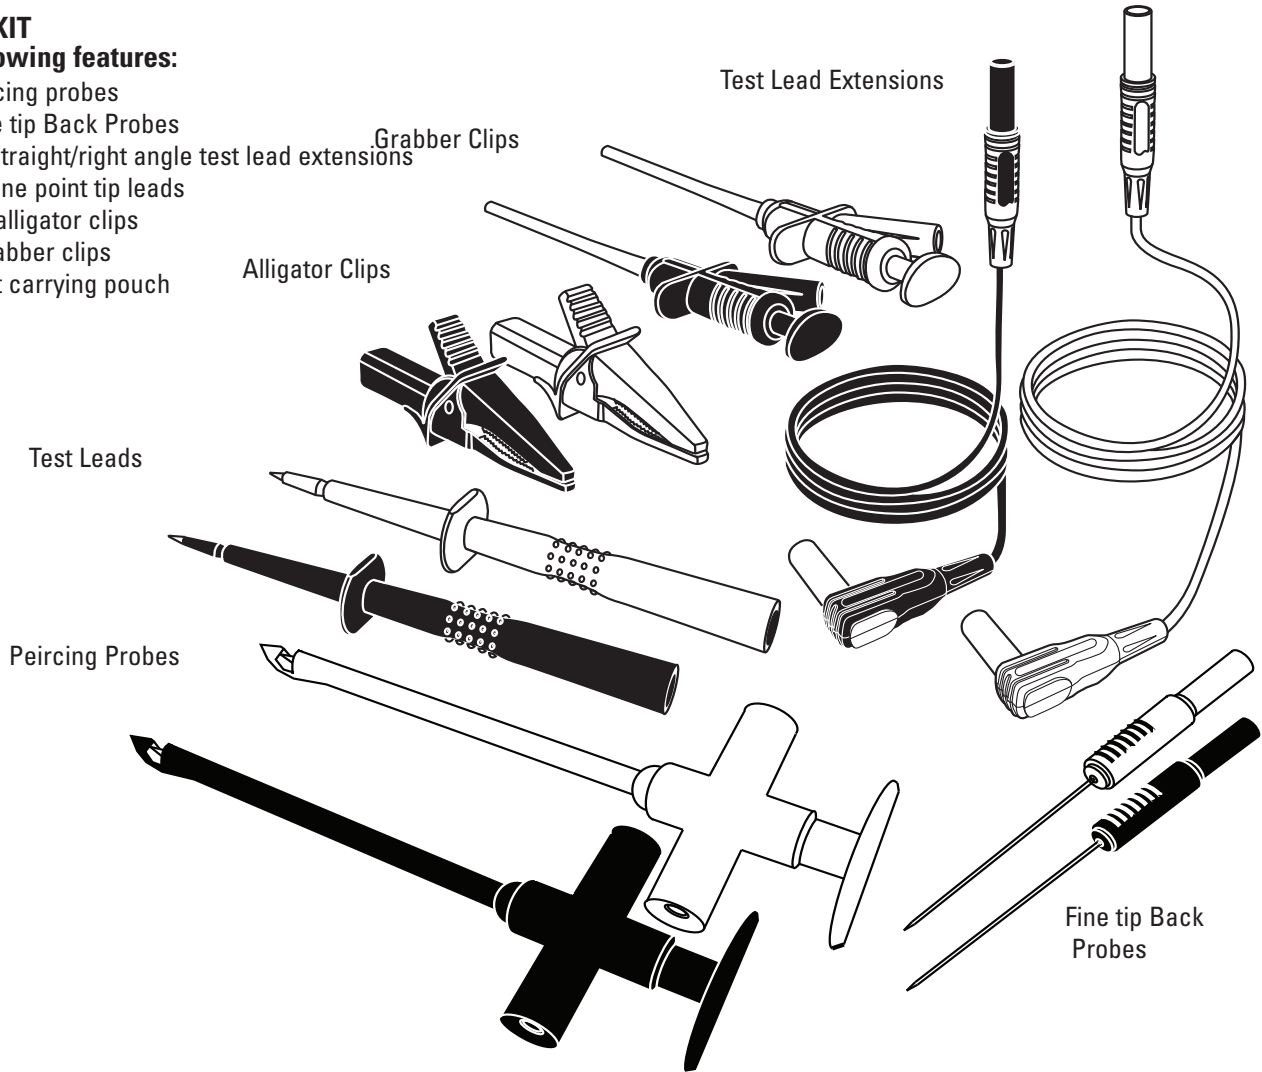

## Test Lead Kit

### *A VARIETY OF SOLUTIONS*

- Universal straight/right angle test lead extensions

**NEW**

- Peircing probes

- Large jaw alligator clips

- Remote grabber clips

**NEW**

- Fine tip back probes

# ATL501KIT • Test Lead Kit

ATL501KIT offers a collection of probes designed to offer both safety and convenience. Included are a set of straight to right angle standard test leads, two fine point leads, a pair of alligator clips, grabber clips, piercing probes and fine tip back probes. This combination of leads offers a variety of solutions to match the challenges faced on a day-to-day basis. Packaged together in a convenient carrying pouch, helps keep them organized and easily accessible.

## The ATL501KIT has the following features:

- *NEW!* Peircing probes
- *NEW!* Fine tip Back Probes
- Universal straight/right angle test lead extensions
- Insulated fine point tip leads
- Large jaw alligator clips
- Remote grabber clips
- Convenient carrying pouch