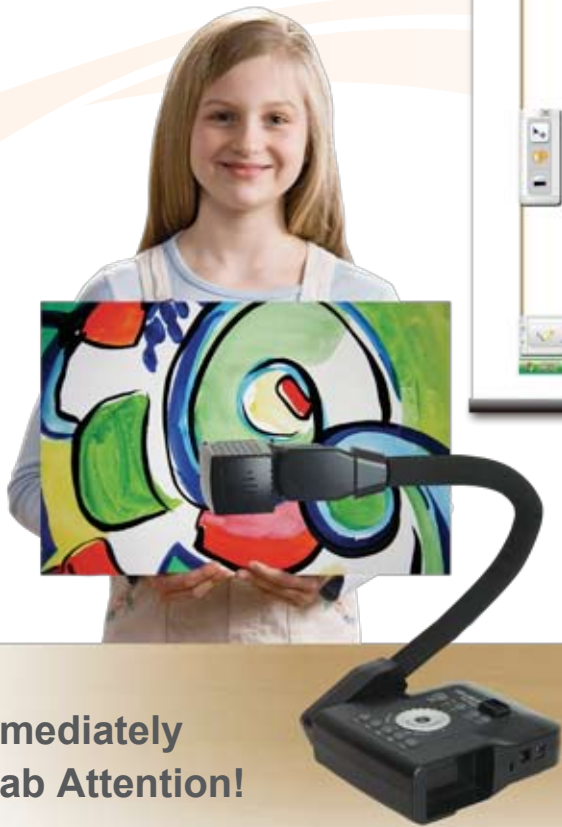

**Immediately
Grab Attention!**

Automatic

Deliver clear images in any light condition with the one-touch Auto Image. Sharpen images with the one-touch Auto Focus.

**All-New Revolutionary
AVer+ Software**

- Leverage content from an AVerVision visualizer, a computer, the internet, and user-created material to provide a rich learning experience
- Organize your teaching material on multiple project pages with unlimited page space for intuitive learning
- Write, draw, or type text on top of any material you have chosen to use
- Record and share your favorite teachings and your students' work

No Lag

24fps delivers smooth real-time video feed such as instructional demonstrations.