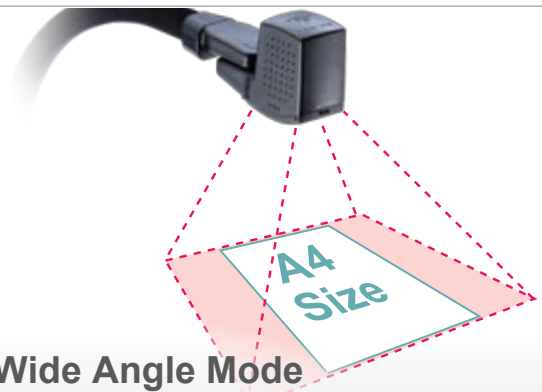

### Clear Image Quality

3.2-megapixel camera sensor captures vivid images of documents, 3D objects, and live movements.

### Zoom Zoom Zoom!

Use the exclusive shuttle wheel to swiftly magnify the smallest details with the AVer® Optical zoom up to 10X.

### Laser Guide

Accurately place any object under the camera using the patented laser positioning guide.