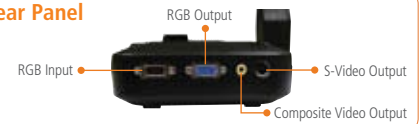

With a visualizer, you can display...

With a visualizer, display images to a whole audience through a...

Product Specifications

Image Sensor	1/2.5" CMOS Color Image Sensor
Total Pixels	3.2M Pixels
Output Resolution	HD 720p (1280 x 720)
Lens	F 3.2 (Wide), F 6.8 (Tele)
Zoom	80X Total Zoom (10X AVer® Optical Zoom + 8X Digital Zoom)
Frame Rate	24fps (Max.)
Focus	Auto / Manual
Shooting Area	400 x 300mm (Max.)
Image Rotation	Camera Head 0° / 90° / -90°
Image Storage	Built-in Memory (Max: 80; up to 3M each)
On-Screen Display (OSD)	Provided
Image Effects	Color / B&W / Negative / Mirror / Reverse / Freeze
Image Adjustments	Auto / Manual (White Balance / Exposure / Night View)
AVerPresenter	Provided (AVerBox & AVerVisor)
Split Screen	Provided (Vertical & Horizontal)
Picture-in-Picture	Provided
Display Mode	Text / Graphics / High Frame / Wide Angle / Macro / Infinite / Microscope
Capture Mode	Single / Continuous
User Profiles	Up to 3
Timer	Provided
Flicker Filter Control	Provided (2 Levels)
Remote Control	Provided (with Laser Pointer)
DVI-I Output	Provided
RGB Input	Provided (15-Pins D-Sub, Pass Through)
RGB Output	Provided (15-Pins D-Sub, Pass Through)
S-Video & Composite Video Output	Provided (NTSC or PAL)
RS-232 Port	Provided (with S-Video / RS-232 Adapter cable)
USB 2.0 Port	Provided (PC Camera / Built-in Image Download)
Light Source	Embedded LED Lamp
Laser Positioning Guide	Provided
Dimension	Operating: 180mm x 430mm x 600mm Folded: 245mm x 355mm x 63mm
Net Weight	2.6kg (5.73lbs)
Power Consumption	20W (Max.)
Certifications	FCC, CE

Compatible Operating System (AVer+ Software)

Windows®	XP (SP2), Vista (32-bit or 64-bit)
Macintosh®	OS 10.4 (Tiger), OS 10.5 (Leopard)

Package Content