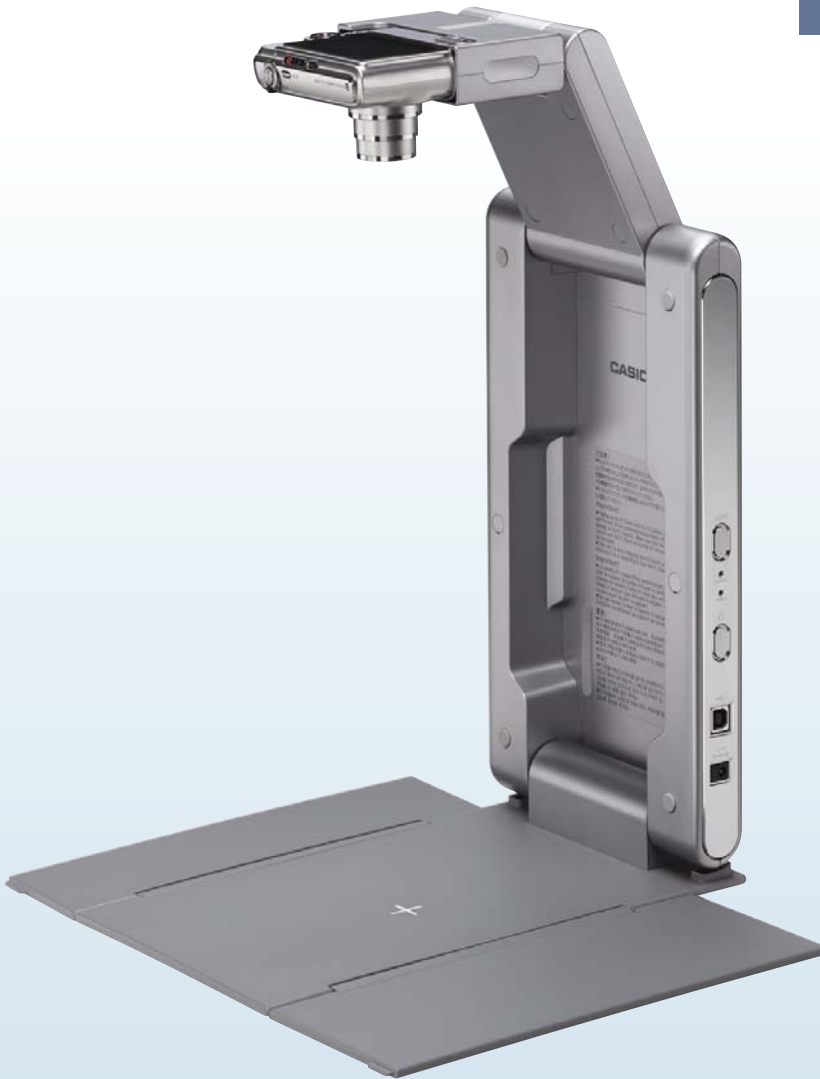

CASIO

Designed to Travel Light! **YC-430**

Portable Presentation Stand

When opened the copy stand is about 13 inches wide x 14.5 inches high x 10.5 inches deep. The copy stand, in conjunction with the included proprietary digital camera, provide some exceptional presentation and data capture features. Configure it with your laptop or PC and you have an exceptionally powerful tool that is small, lightweight and mobile.

- 10 Mega Pixel Removable Digital Camera
- Fits in Your Briefcase
(Approximately 6.6" x 1.7" x 10.5" Folded)
- Scanner
- 3-D Presenter
- Document Presenter
- Direct Connection to USB on Projector
- 3.50 lbs.

Use it as a scanner to capture newspaper and magazine articles as well as to copy from books and other printed material. Your document will square up automatically.

You are not limited to flat documents. Capture 3 dimensional objects such as product and samples.

The 10 Mega Pixel JPEGs can be saved, shown or distributed with your PC and printer.

Easily slide the camera from the copy stand and you have a stand alone 10 Mega Pixel Digital Camera with 3X optical zoom.