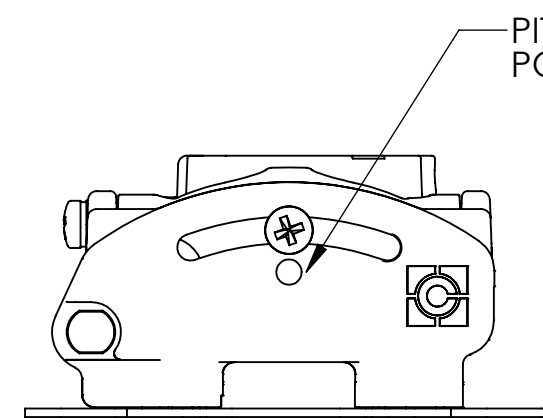

YAW ADJUSTMENT
POINT $\pm 20^\circ$

PITCH ADJUSTMENT
POINT $\pm 20^\circ$

Touchboards

205 Westwood Ave, Long Branch, NJ 07740
Phone: 866-94 BOARDS (26273) / (732)-222-1511
Fax: (732)-222-7088 | E-mail: sales@touchboards.com