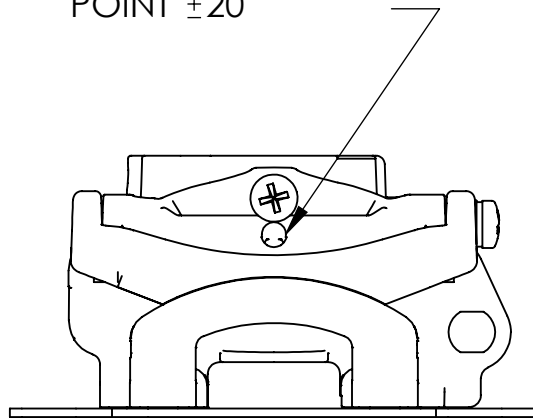

YAW ADJUSTMENT
POINT $\pm 20^\circ$

PITCH ADJUSTMENT
POINT $\pm 20^\circ$

Touchboards

205 Westwood Ave, Long Branch, NJ 07740
Phone: 866-94 BOARDS (26273) / (732)-222-1511
Fax: (732)-222-7088 | E-mail: sales@touchboards.com