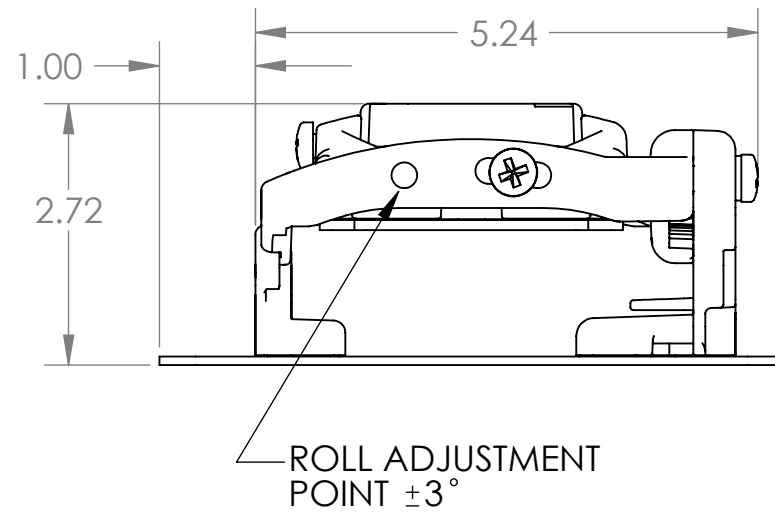

YAW ADJUSTMENT
POINT $\pm 20^\circ$

PITCH ADJUSTMENT
POINT $\pm 20^\circ$

Touchboards

205 Westwood Ave, Long Branch, NJ 07740
Phone: 866-94 BOARDS (26273) / (732)-222-1511
Fax: (732)-222-7088 | E-mail: sales@touchboards.com