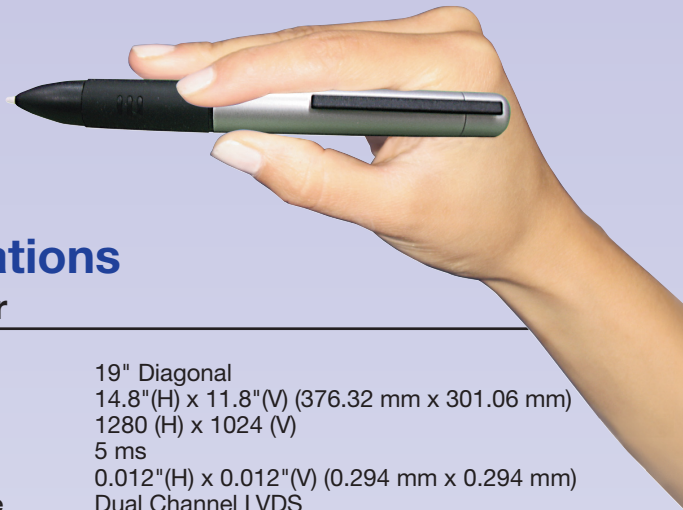

Numonics Intellimonitor LCD Tablet Monitor

Ideal For...

- Auditorium, classroom and boardroom presentations
- Classroom instruction
- Multimedia presentations
- Navigating Windows, programs and the Internet

Minimum System Requirements

- Windows 2000 / XP / Vista
- One free USB port

Intellimonitor Carton Contents

- LCD Tablet Monitor
- VGA cable (2)
- USB cable
- Electronic Pen
- Pen holder
- Spare pen tips (2)
- AAA Battery (1)
- Monitor stand and mounting screws (4)
- Power supply with line cord
- Fast Start Installation Guide
- Application Software CD

Specifications

LCD Monitor

Technology	
Screen Area	19" Diagonal
Display Area	14.8"(H) x 11.8"(V) (376.32 mm x 301.06 mm)
Resolution	1280 (H) x 1024 (V)
Response Time	5 ms
Pixel Pitch	0.012"(H) x 0.012"(V) (0.294 mm x 0.294 mm)
Electrical Interface	Dual Channel LVDS
Support Color	16.7 M (Simulated)
Contrast Ratio	800:1
Brightness	300 (cd/m²)
Viewing Angles	Horizontal 160°, x Vertical 160°

Input Signal

Scanning Frequency	Horizontal 30-60 KHz, x Vertical 60-75 Hz
Maximum Resolution	1280 x 1024
Connector	Standard 15 pin D-sub, DVI
Plug & Play	Yes

Standards

Power Savings	Yes
Safety/Regulations	UL, FCC, CE, TUV/R, MIC, BSMI VCCI, CCC
Function Adjust	OSD
Tilt Adjust	16.10° - 75.43° (From Horizontal)
Operating Environment	Operating Temperature 32° F to +122° F (0° C to +50° C)
	Storage Temperature -4° F to +140° F (-20° C to +60° C)

Power System

Power Requirement	DC 12V
Power Consumption	2.4 - 2.5 A
Standby Mode (No Signal)	72 mA
Dimensions	15.6"(H) x 12.76"(W) x 0.64"(D) (396 mm x 324 mm x 16.3 mm)
Weight	13 lbs (5.9 kg)

Tablet

Technology	Electromagnetic
Active Area	14.8"(H) x 11.8"(V) (376.32 mm x 301.06 mm)
Pressure Sensitivity	1024 Levels
Resolution	2000 LPI
Accuracy	± 0.02" (± 0.5 mm)
Data Report Rate	200 Reports/Per Second
Reading Height	0.24" (Max.) (6 mm)
Pen Tilt	0° - 30° (From Vertical)
Power Voltage	+ 5 Voltage
Power Consumption	50 ± 5 mA
Data Interface	USB Port 1.1

Numonics
The Interactive Whiteboard People®

Touchboards

205 Westwood Ave, Long Branch, NJ 07740
Phone: 866-94 BOARDS (26273) / (732)-222-1511
Fax: (732)-222-7088 | E-mail: sales@touchboards.com