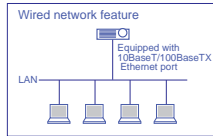

Enables wireless presentations

With no need for troublesome cable connections (U7-137 & U7-137SF)
A CF-type wireless LAN card comes with the projector as a standard feature, enabling wireless capability. The projector also has wired network capability which makes it possible to handle the projector via a company's internal network.

Enables PC-less presentations with internal Image Viewer (U7-137 & U7-137SF)

The CF card slot, built-in USB port and Image Viewer enable PC-less presentation capability. Internal Image Viewer makes possible projection of image files stored in USB memory and CF card/CF card adapter compatible media, etc.