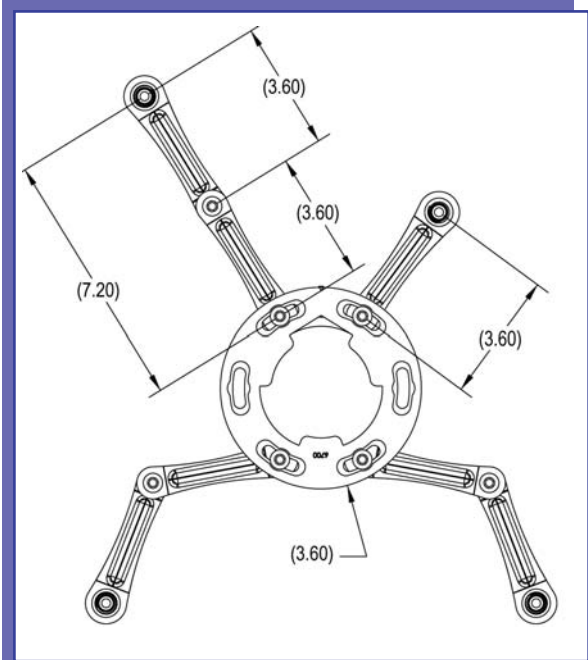

### Features:

- Over +/-20° tilt and roll
- 360° rotation
- Ceiling mountable (including vaulted or cathedral ceilings, single studs and solid ceiling surfaces)
- Wall mountable
- Adjustable-height channel extends from 9-12.5" from the ceiling or can be removed for a low-profile mounting depth of 2.5"
- Cables can be routed through channel for a clean look
- Positive locking in any position
- No adapters required

Robust construction allows the universal projector mount to hold almost any angle.

www.touchboards.com 205 Westwood Ave. Long Branch, NJ 07740 1-866-942-6273  
 Sales@touchboards.com

Unique leveling barrels allow you to adapt to any mounting surface for a perfectly level install.

PBL-UMS  
(dimensional drawing)

Remove the adjustable channel for a low-profile mount standing under 3" from the ceiling.

PBL-UMS comes with four double-jointed arms for extreme versatility in mounting to any projector.