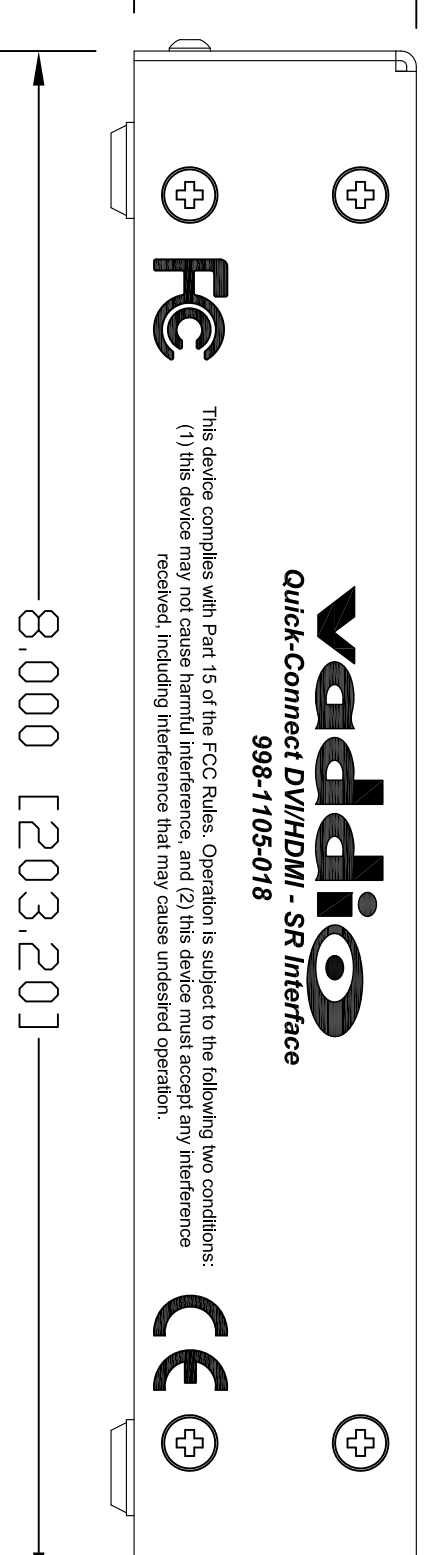

FRONT VIEW

8,000 [203.20]