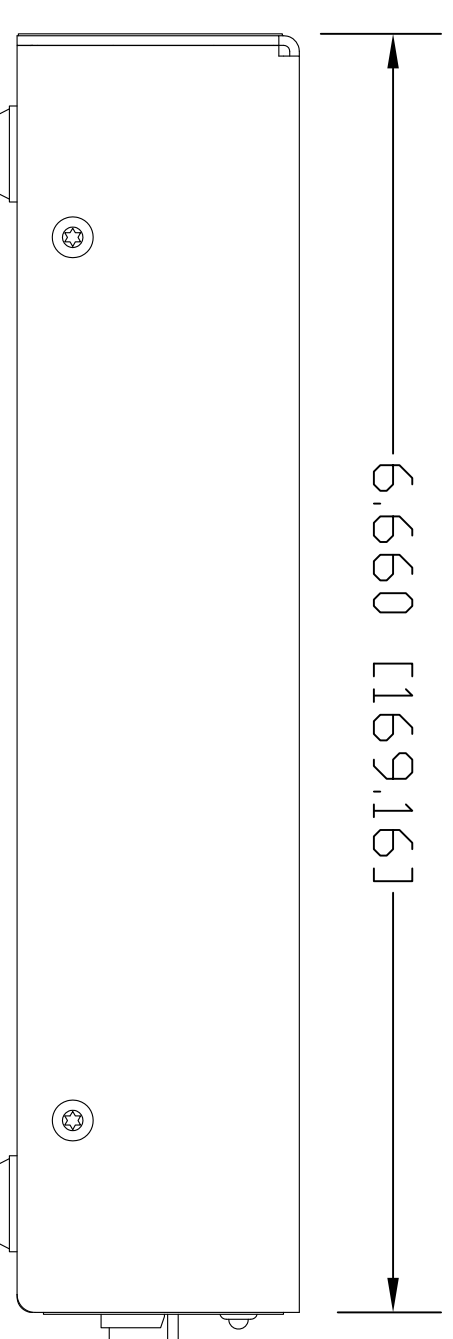

6,660 [169.16]

SIDE VIEW