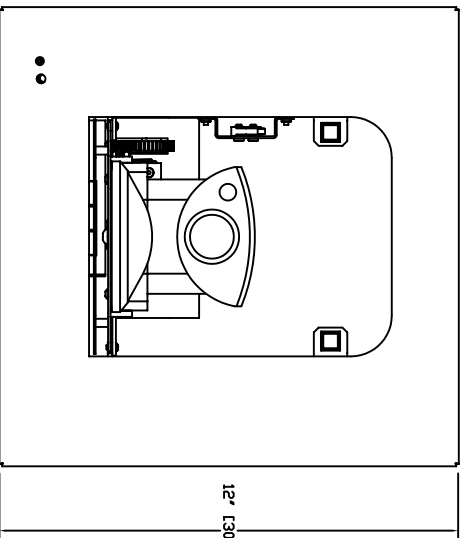

Front View

Touchboards
205 Westwood Ave, Long Branch, NJ 07740
Phone: 866-94 BOARDS (26273) / (732)-222-1511
Fax: (732)-222-7088 | E-mail: sales@touchboards.com

WallVIEW™ 50i PTZ HideAway

Part Number 999-4404-000 - Multiple Views

Drawn by: RAR

Date: 02/28/2007

Reference Manual: 341-141

Scale: 1:1