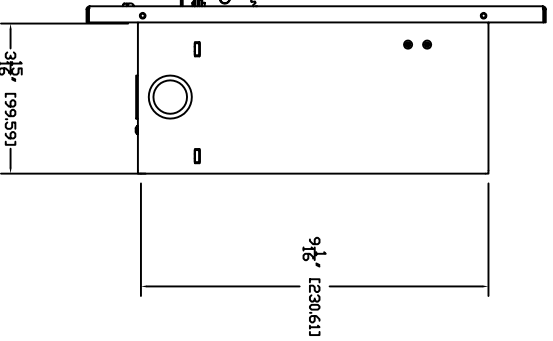

Front View

Touchboards
205 Westwood Ave, Long Branch, NJ 07740
Phone: 866-94 BOARDS (26273) / (732)-222-1511
Fax: (732)-222-7088 | E-mail: sales@touchboards.com

WallVIEW™ 50i PTZ HideAway

Part Number 999-4404-000 - Multiple Views

Drawn by: RAR

Date: 02/28/2007

Reference Manual: 341-141

Scale: 1:1