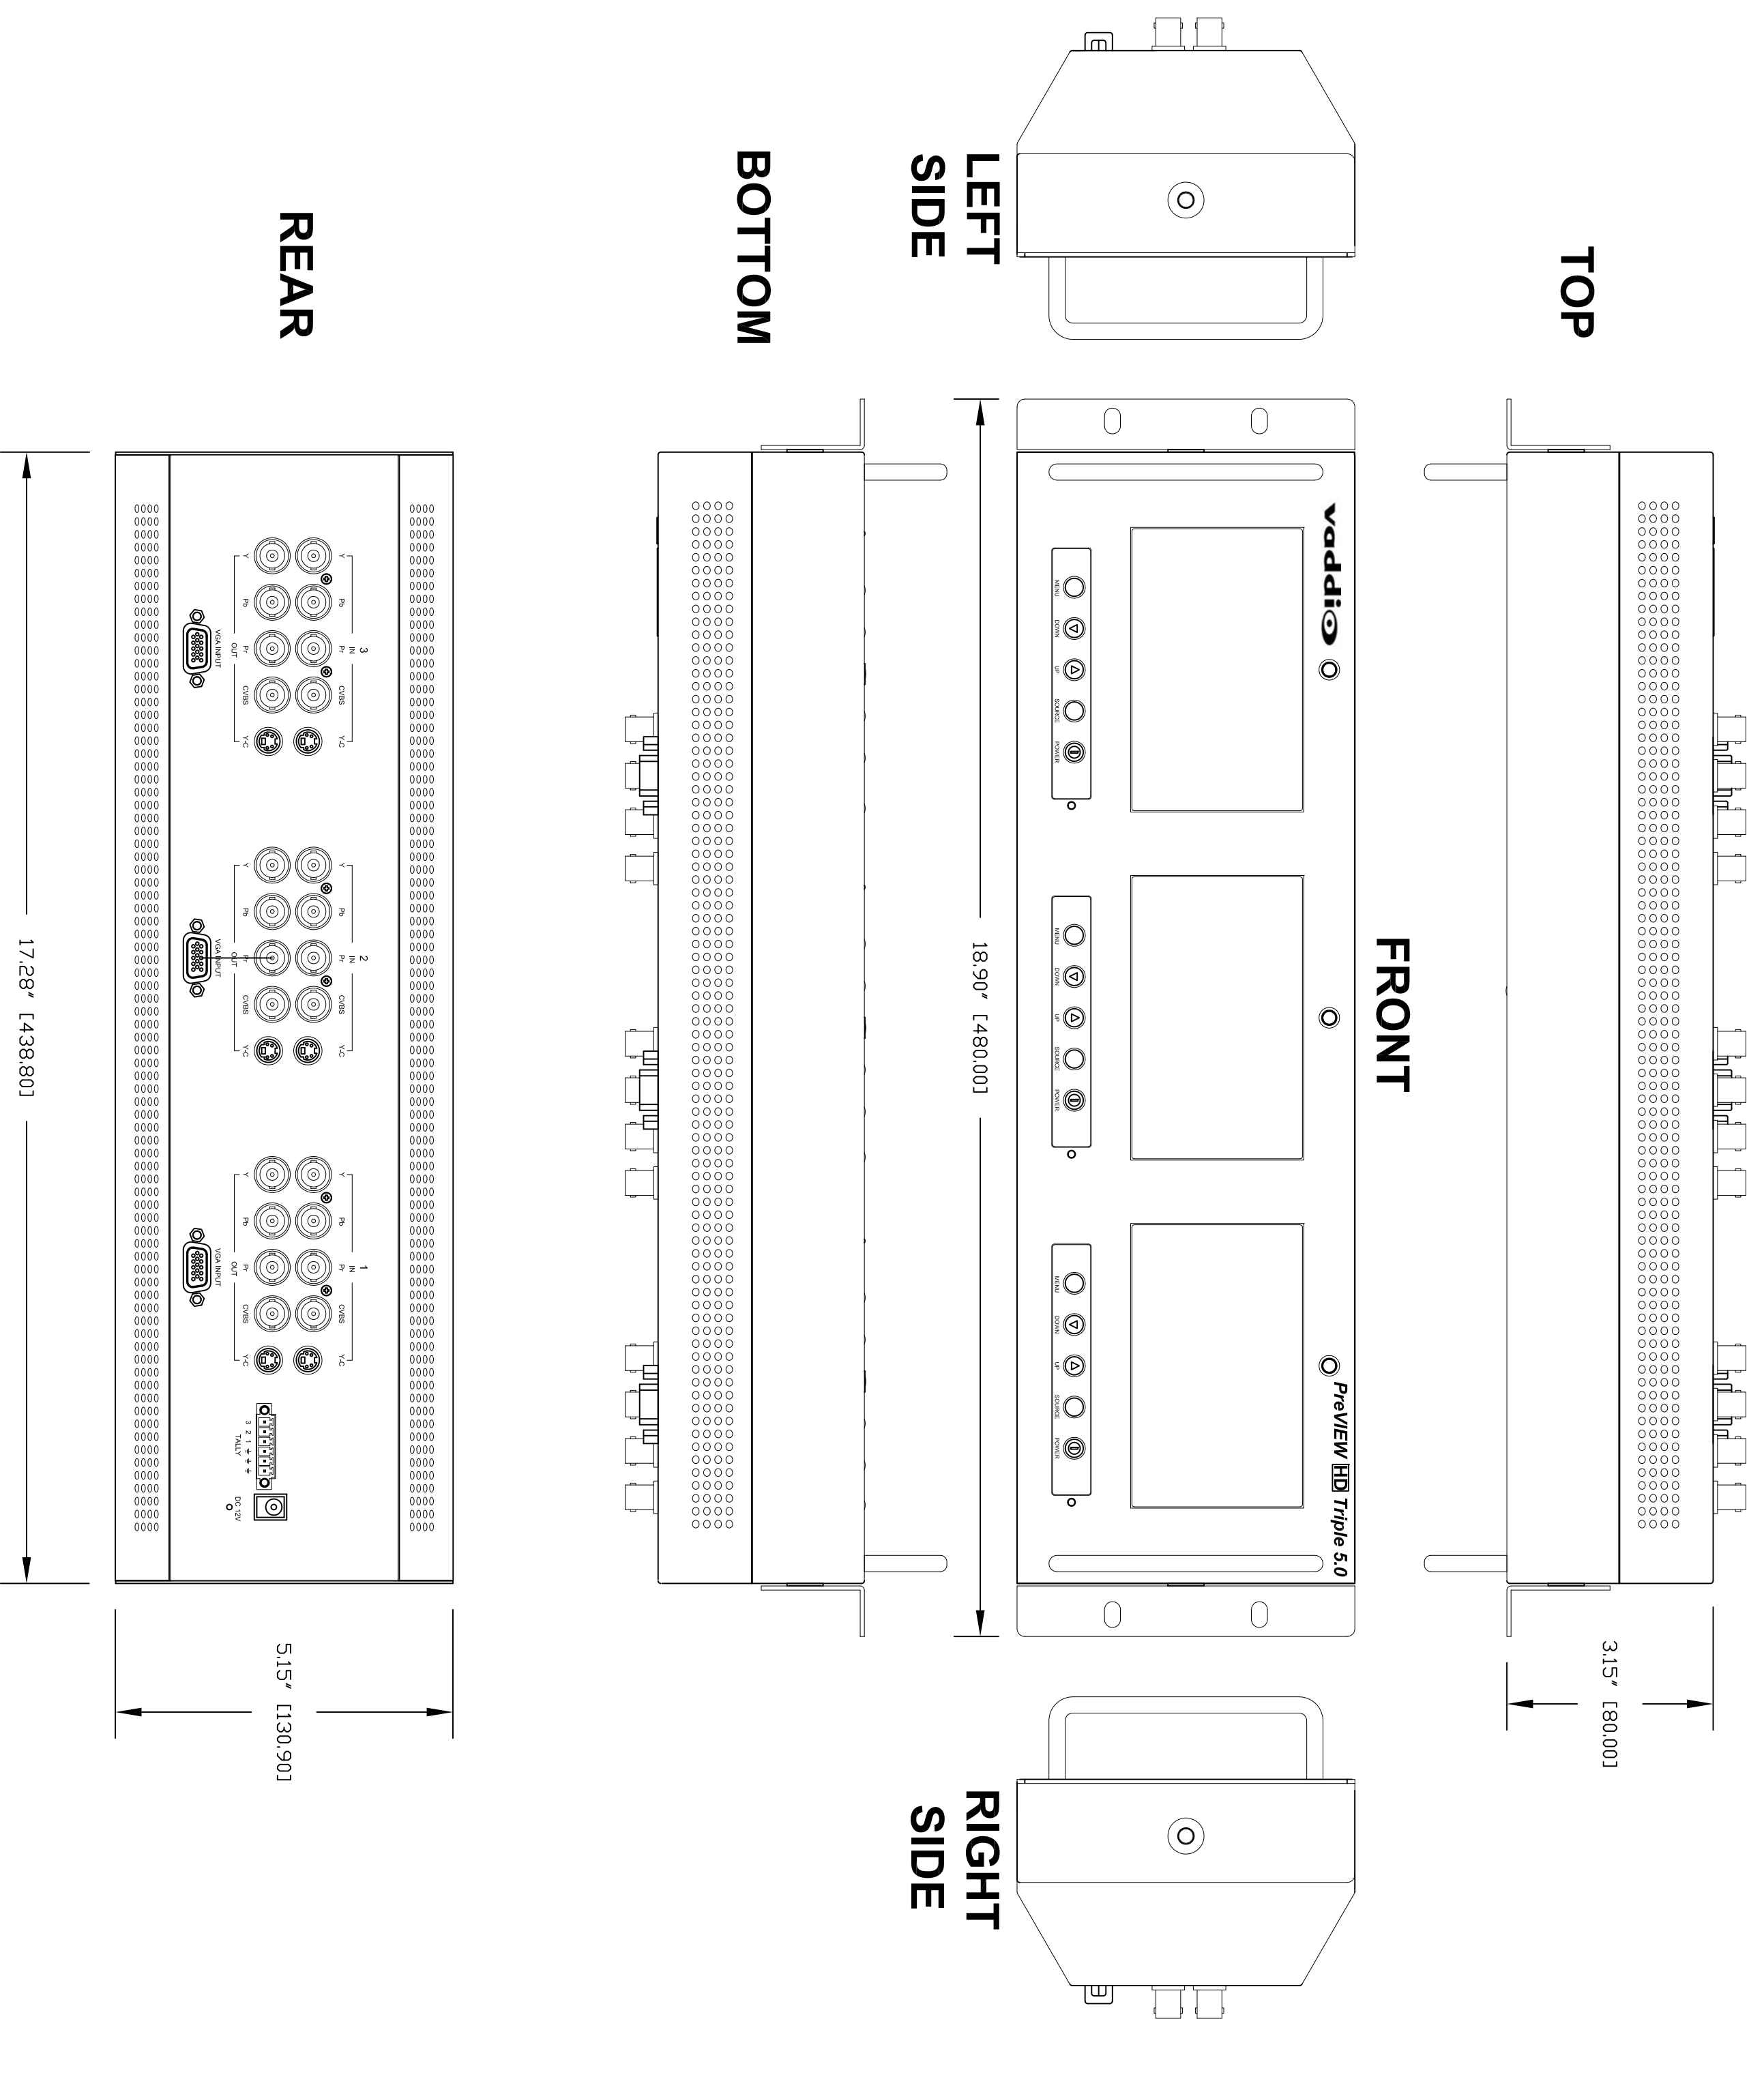

PREVIEW HD Dual 7.0
Part Number: 999-5510-012

PREVIEW HD Triple 5.0
Part Number: 999-5510-013

Touchboards

205 Westwood Ave, Long Branch, NJ 07740
 Phone: 866-94 BOARDS (26273) / (732)-222-1511
 Fax: (732)-222-7088 | E-mail: sales@touchboards.com

vaddio				<small>GRAPHIC ARTS: DRAWING HAS IN HOUSE PAU LAKERS, DIMENSIONS AND BY MATERIAL. SET TO OUR COMPANY STYLES TO CHANGE CORPORATE IDENTIFICATION AND IS THE EXPRESS PROPERTY OF VADDDIO SPECIFICATION. VISUAL FROM PHOTO OF ORIGINAL. INTERLINKS VADDDIO - SEE 80A</small>			
VADDDIO Pre-VIEW HD Monitor Systems (SCALE 1:2)							
VADDDIO PART NUMBER: 999-5510-012-000 / 999-5510-013		DATE: 12/21/2009		SCALE: 1:2		REV: REV/01	
DESIGN: RAR	CREATED:	APPROVED: RAR	DATE:	SCALE:	5510 - Line		REV:
<small>THIS DRAWING, INCLUDING ALL SUBJECT MATTERS INDICATED HEREON OR REFERRED HEREON HEREON, IS THE PROPERTY OF VADDDIO. IT IS TO BE USED ONLY FOR THE PROJECT AND FOR THE PROJECTED. VISUAL FROM PHOTO OF ORIGINAL. INTERLINKS VADDDIO - SEE 80A</small>							