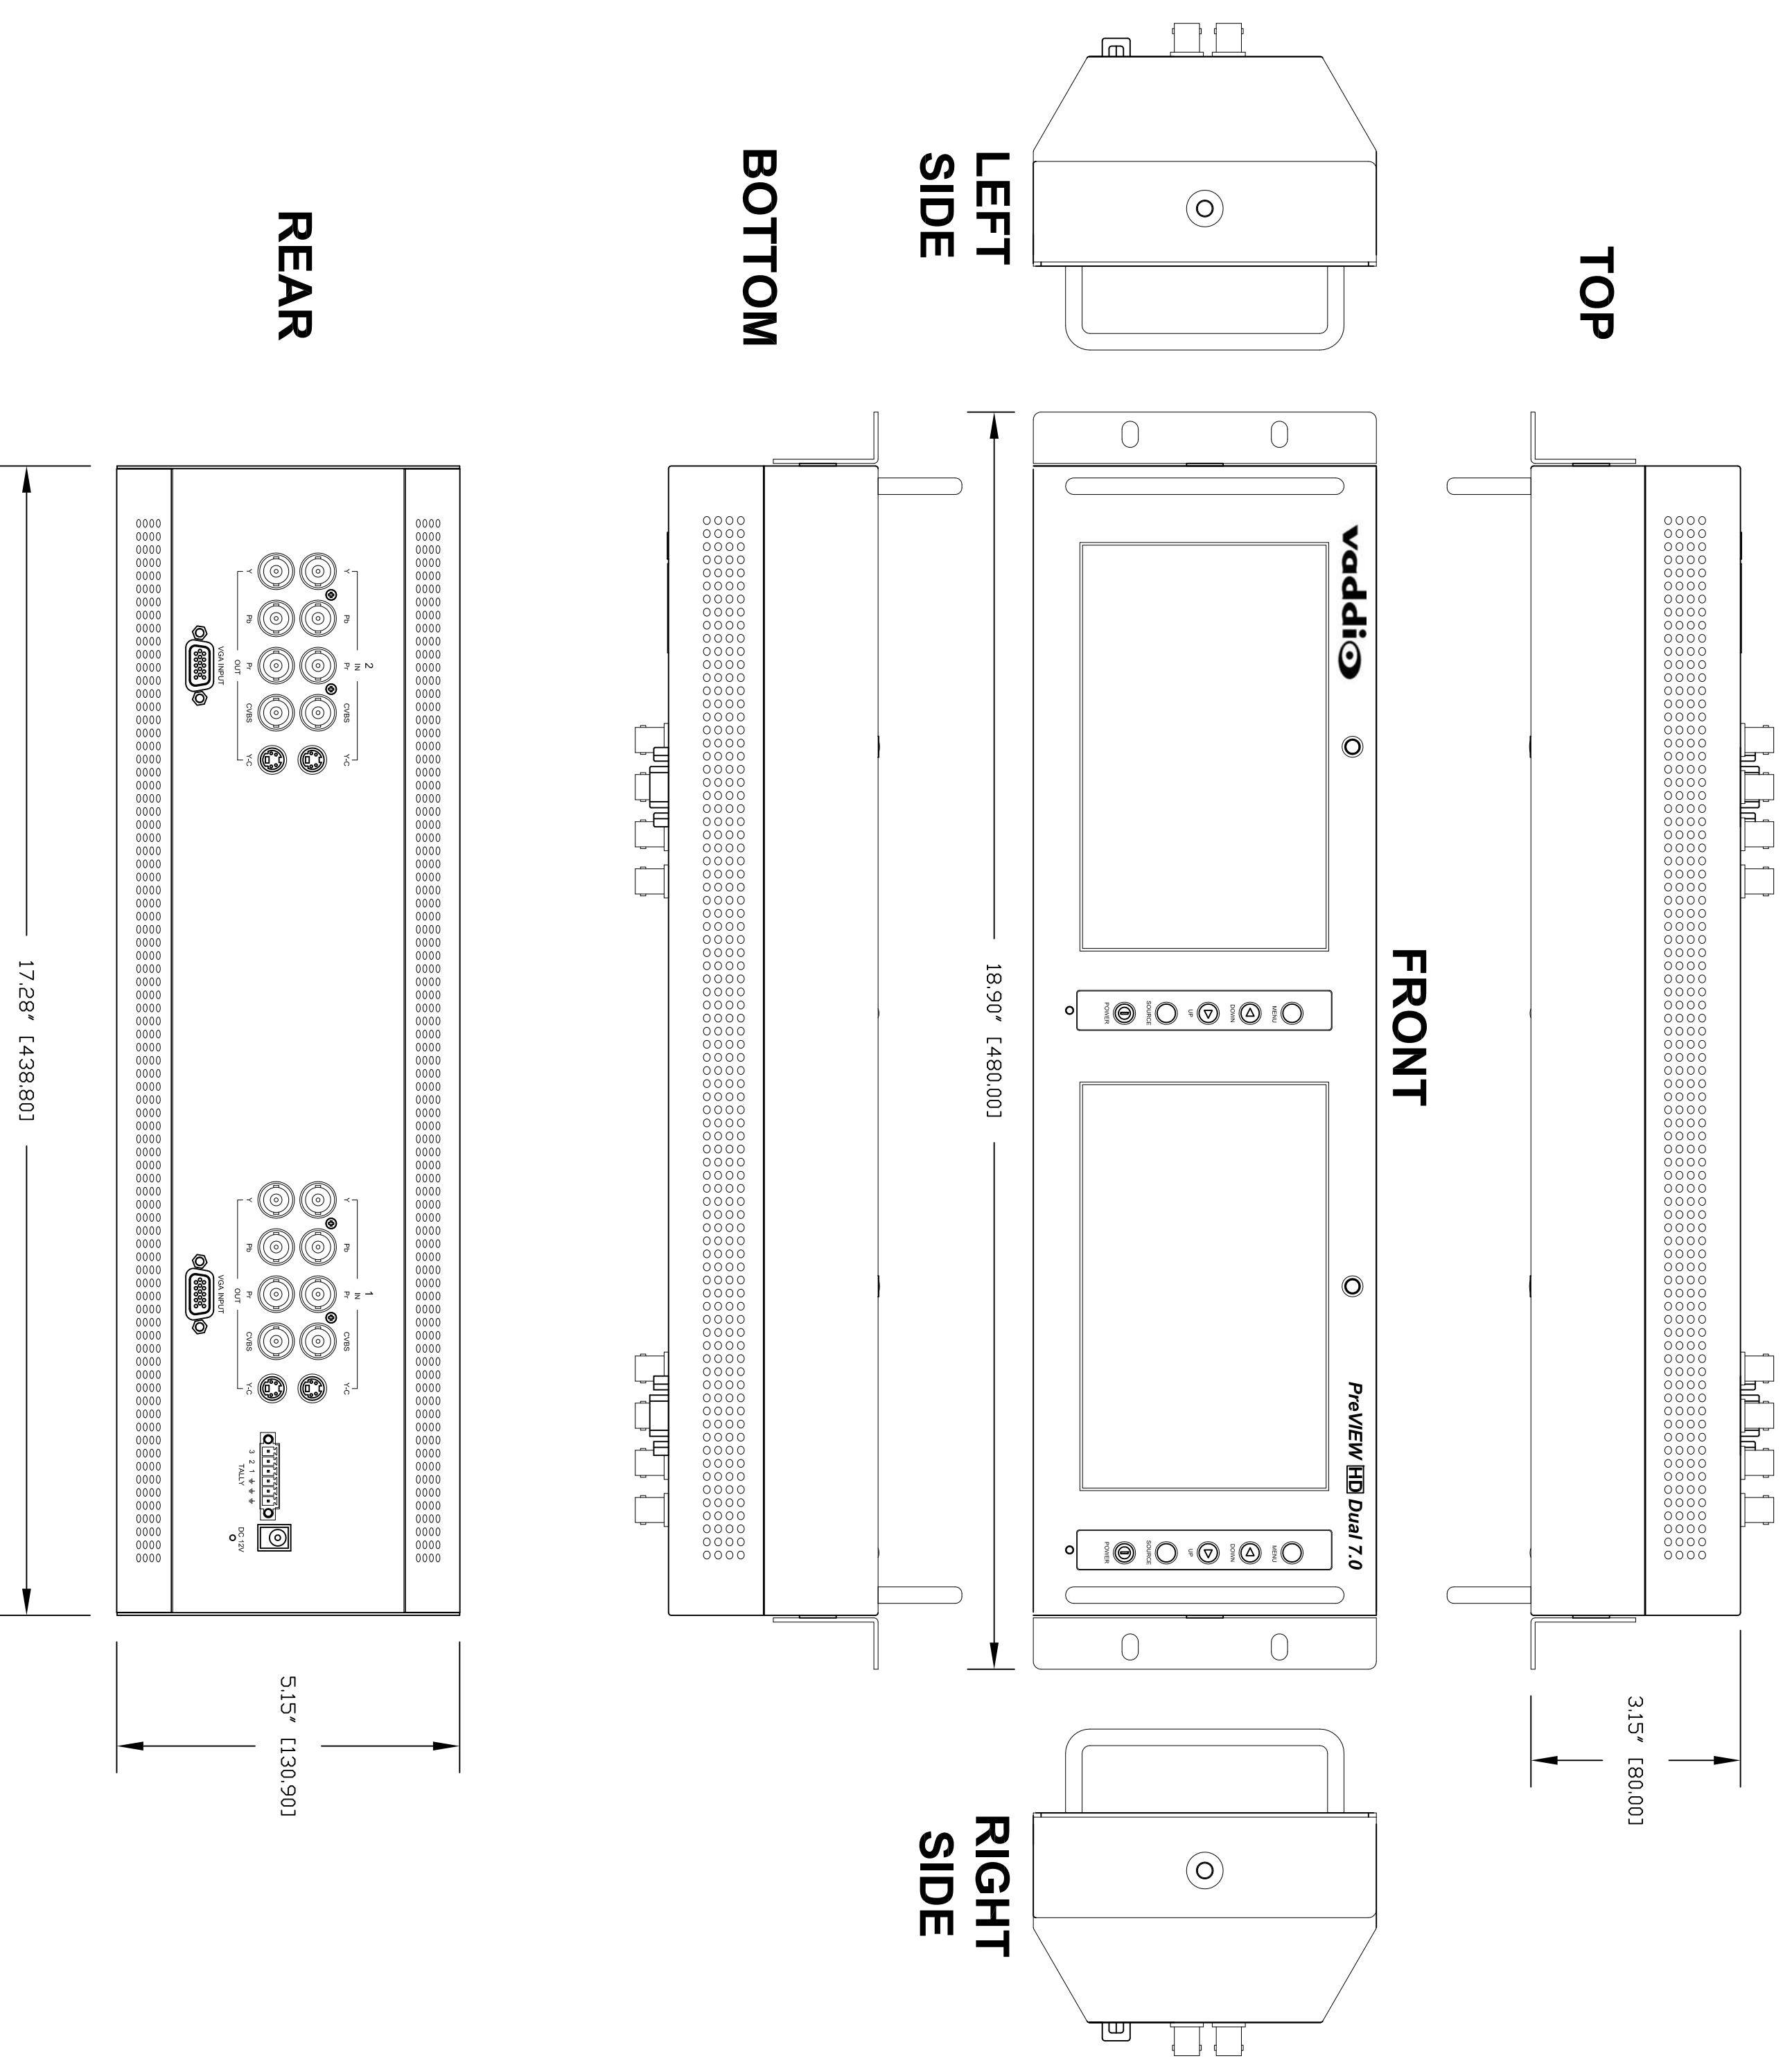

PREVIEW HD Dual 7.0
Part Number: 999-5510-012

PREVIEW HD Triple 5.0
Part Number: 999-5510-013

Touchboards

205 Westwood Ave, Long Branch, NJ 07740
 Phone: 866-94 BOARDS (26273) / (732)-222-1511
 Fax: (732)-222-7088 | E-mail: sales@touchboards.com

vaddio				<small>GRAPHIC ARTS: DRAWING HAS IN HOUSE PAU LAKERS, DIMENSIONS AND BY MATERIAL. SET TO OUR COMPANY STYLES TO CHANGE CORPORATE IDENTIFICATION AND IS THE EXPRESS PROPERTY OF VADDDIO SPECIFICATION. VISUAL FROM PHOTO OF ORIGINAL. INTERLINKS VADDDIO - SEE 80A</small>			
VADDDIO Pre-VIEW HD Monitor Systems (SCALE 1:2)							
VADDDIO PART NUMBER: 999-5510-012-000 / 999-5510-013		DATE: 12/21/2009		SCALE: 1:2		REV: REV/01	
DESIGN: RAR	CREATED:	APPROVED: RAR	DATE:	SCALE:	5510 - Line		REV:
<small>THIS DRAWING, INCLUDING ALL SUBJECT MATTERS INDICATED HEREON OR REFERRED HEREON HEREON, IS THE PROPERTY OF VADDDIO. IT IS TO BE USED ONLY FOR THE PROJECT AND FOR THE PROJECTED. VISUAL FROM PHOTO OF ORIGINAL. INTERLINKS VADDDIO - SEE 80A</small>							