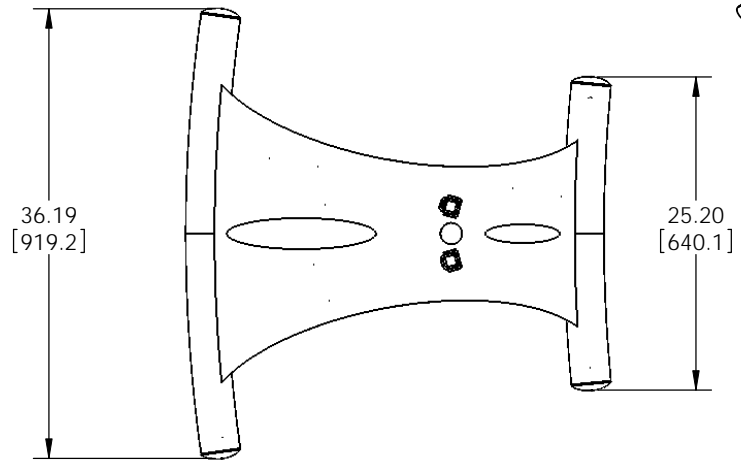

MOUNTS.COM

PREMIER MOUNTS®
 CREATING POSITIVE CUSTOMER EXPERIENCES
 3130 East Miraloma Avenue
 Anaheim, CA 92806
 P. 800.368.9700 - F. 800.832.4888

ITEM DESCRIPTION: PSD-EB

SIZE B	DWG. NO.
SCALE: 1:10	
SHEET 1 OF 1	