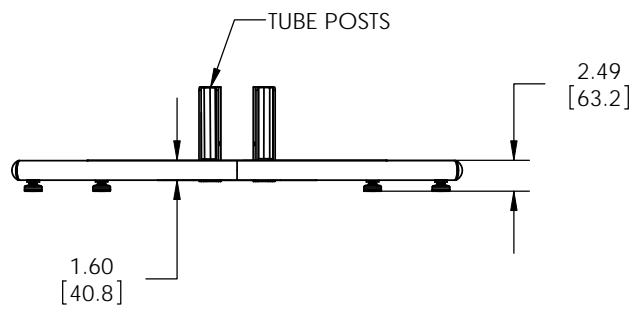

MOUNTS.COM

PREMIER MOUNTS®
 CREATING POSITIVE CUSTOMER EXPERIENCES
 3130 East Miraloma Avenue
 Anaheim, CA 92806
 P. 800.368.9700 - F. 800.832.4888

ITEM DESCRIPTION: PSD-EB

SIZE B	DWG. NO.
SCALE: 1:10	
SHEET 1 OF 1	