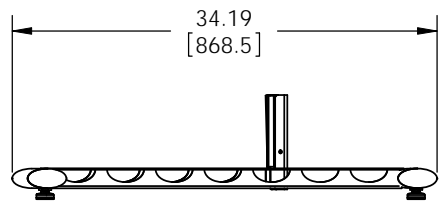

MOUNTS.COM

PREMIER MOUNTS®
 CREATING POSITIVE CUSTOMER EXPERIENCES
 3130 East Miraloma Avenue
 Anaheim, CA 92806
 P. 800.368.9700 - F. 800.832.4888

ITEM DESCRIPTION: PSD-EB

SIZE B	DWG. NO.
SCALE: 1:10	
SHEET 1 OF 1	