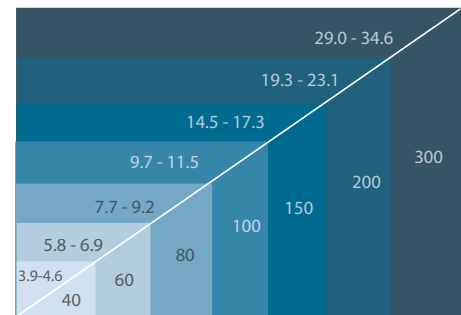

Award Winning Technical Support 24/7/365

BOXLIGHT products come with free lifetime technical support. Speak with a hands-on, in-house, ISF Certified® technician ready to service your projector should the need arise.