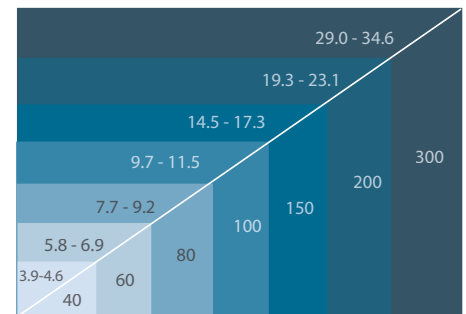

Award Winning Technical Support 24/7/365

BOXLIGHT products come with free lifetime technical support. Speak with a hands-on, in-house, ISF Certified® technician ready to service your projector should the need arise.