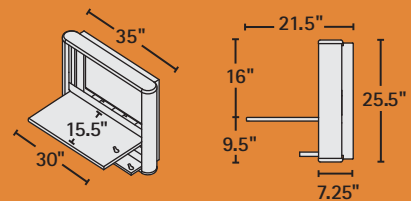

Lock it Up

One key fits both the flip-down desktop and the cord and cable area.

Keep Cool

The metal frame is vented on all four sides to keep it cool on the inside.

Dimensions

Part Number: EK3616zz/xx*

*Replace zz in part number with two-letter fabric color code.
Replace xx in part number with two-letter laminate code.

Weight Capacity

eNook holds up to 50 lbs. total, up to 30 lbs. on the work surface.

Not sure how to get eNook onto your wall?

We provide do-it-yourself hardware and instructions for installation to wood studs and dry wall. Your eNook can be mounted to other surfaces (like concrete and brick), and this work should be done by a qualified contractor.