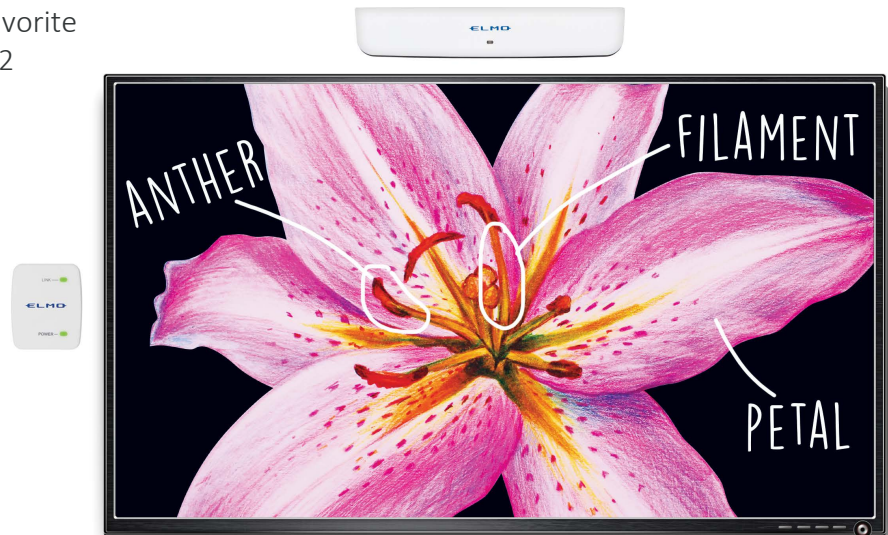

Specifications

SENSOR BAR

TYPE	CRB-2S
OPERATING TEMPERATURE	50°F~104°F
POWER SOURCE	DC5V
POWER CONSUMPTION	Maximum 0.5W
DIMENSIONS	8.94in L x 1.69in W x 0.43in H
WEIGHT	0.18lb
INTERFACE	USB 2.0 Micro B Receptacle x1

INTERACTIVE PEN

BATTERY	AA alkaline battery x1
BATTERY LIFE	Approx. 2,000 hours
DIMENSIONS	5.98in L x 0.95in C
WEIGHT	0.88oz (without dry cell battery)

WIRELESS TRANSMITTER

TYPE	CRB-1W
OPERATING TEMPERATURE	32°F~104°F
RADIO BANDWIDTH	2.4GHz
COMMUNICATION DISTANCE	About 50 feet
POWER SOURCE	DC5V
POWER CONSUMPTION	Maximum 5.0V 60mA
DIMENSIONS	2.09in L x 1.73in W x 0.99in H
WEIGHT	3.17oz

WIRELESS ADAPTER

TYPE	CRA-1R
OPERATING TEMPERATURE	32°F~104°F
RADIO BANDWIDTH	2.4GHz
PC INTERFACE	USB Type A plug (USB 2.0 Hi-speed)
POWER SOURCE	USB bus power
POWER CONSUMPTION	Maximum 5.0V 60mA
DIMENSIONS	2.52in L x 0.87in W x 0.39in H
WEIGHT	0.39oz

Present
Interactively

www.elmoussa.com

CRB-2 Interactive Writing Tool

The CRB-2 Interactive Writing Tool turns any surface into an interactive display for a fraction of the cost of traditional electronic white boards. Simply attach the sensor bar above a television monitor or projector screen or even onto an empty wall and transform any room into an interactive workspace. The interactive pen allows you to draw, highlight, erase, annotate, and more. Connect your favorite ELMO document camera to the CRB-2 system and capture images or record videos while annotating your presentation. The whole solution (sensor bar, wireless transmitter, and interactive pen) weighs less than 1lb, making it the simplest solution available to quickly turn a non-interactive space interactive.