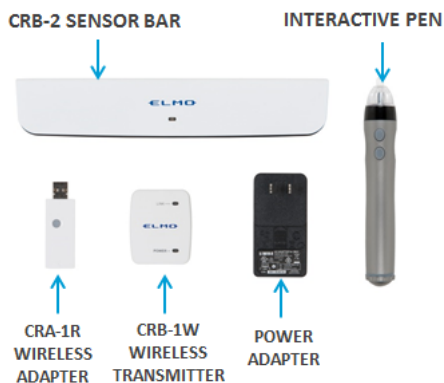

CRB-2 Bundled Items