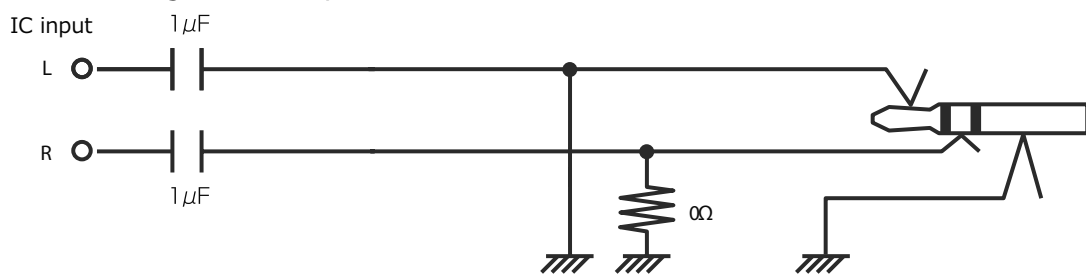

5-1 General

Item	Specifications
Power source	12VDC (AC adapter AC100 - 240V)
Power consumption	21W
Outside dimensions	W349 x D377 x H432mm (When setup)
	W195 x D294 x H475mm (When folded)
Weight	Approx. 3kg (Main body only)
Input selection	Main/External (x2)
Output terminal	RGB output Mini Dsub 15P connector, female x 1
	HDMI output terminal x 1
	Line-out terminal \varnothing 3.5mm stereo minijack x 1
Input terminal	RGB input Mini Dsub 15P connector, female x 1
	HDMI input terminal x 1
	Mic-in / Line-in terminal \varnothing 3.5mm stereo minijack x 1
Ext. control terminal	USB device (3.0 compliant) Type B receptacle x 1
Memory Interface	SD card slot x 1
	USB host (2.0 compliant) Type A receptacle x 1

※ Use pin plug for RCA pin in accordance with EIAJ RC-6703.

• When setting to Line input

• When setting to External microphone input

5-2 Main Camera

Item	Specifications
Lens	f=4.0mm ~ 48.0mm (12x zoom lens) F3.2 ~ F3.6
Frame rate	30fps
Limit of focus adjustment	From lens surface 50mm ~∞ (f=4.0mm - 23.4mm) 200mm ~∞ (f=23.4mm and higher)
Zoom	24x (Optical zoom 12x + Sensor zoom 2x)
Digital zoom	12x
Focus	Auto/Zoom Sync
Image pick-up element	1/2.3" CMOS
Effective pixels	Horizontal 3840, Vertical 2160 / 60fps Horizontal 3520, Vertical 2640 / 30fps
Resolution	HDMI : 3840 × 2160 / 1920 × 1080 / 1280 × 720 RGB : 1920 × 1080 / 1280 × 720 / 1024 × 768 USB : 3840x2160 / 1920 × 1080 / 1280 × 720 / 3200 × 2400 / 1600 × 1200 / 1024 × 768 / 640 × 480
White balance	Auto / One-push / Fluorescent / Indoor / Outdoor
Brightness adjustment	Manual
Color/B&W selection	Provided
Image rotation	90° / 180°
Image mode	Normal / Emphasis / Color emphasis / Black/white / DLP projector
Contour correct	Provided
Pause	Provided
Still image recording	Provided
Video recording	Provided
Flicker correction	60Hz / 50Hz

5-3 Illumination Device

Item	Specifications
Illumination	White LED