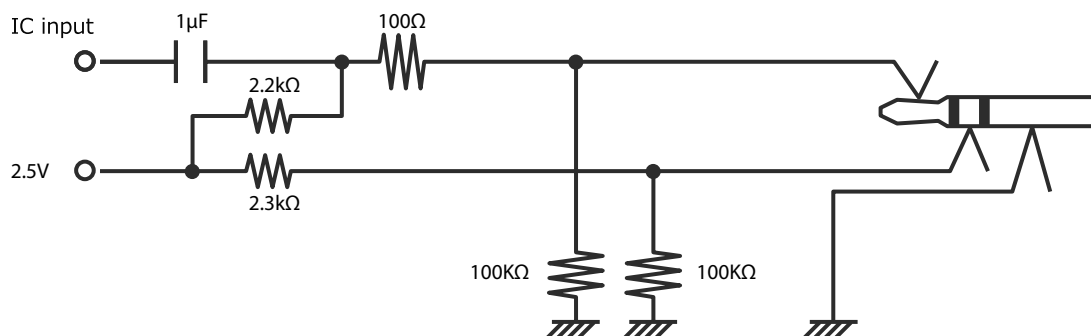

5-1 General

Item	Specifications
Power source	12VDC (AC adapter AC100 - 240V)
Power consumption	21W
Outside dimensions	W349 x D377 x H432mm (When setup)
	W195 x D294 x H475mm (When folded)
Weight	Approx. 3kg (Main body only)
Input selection	Main/External (x2)
Output terminal	RGB output Mini Dsub 15P connector, female x 1
	HDMI output terminal x 1
	Line-out terminal \varnothing 3.5mm stereo minijack x 1
Input terminal	RGB input Mini Dsub 15P connector, female x 1
	HDMI input terminal x 1
	Mic-in / Line-in terminal \varnothing 3.5mm stereo minijack x 1
Ext. control terminal	USB device (3.0 compliant) Type B receptacle x 1
Memory Interface	SD card slot x 1
	USB host (2.0 compliant) Type A receptacle x 1

※ Use pin plug for RCA pin in accordance with EIAJ RC-6703.

• When setting to Line input

• When setting to External microphone input

5-2 Main Camera

Item	Specifications
Lens	f=4.0mm ~ 48.0mm (12x zoom lens) F3.2 ~ F3.6
Frame rate	30fps
Limit of focus adjustment	From lens surface 50mm ~∞ (f=4.0mm - 23.4mm) 200mm ~∞ (f=23.4mm and higher)
Zoom	24x (Optical zoom 12x + Sensor zoom 2x)
Digital zoom	12x
Focus	Auto/Zoom Sync
Image pick-up element	1/2.3" CMOS
Effective pixels	Horizontal 3840, Vertical 2160 / 60fps Horizontal 3520, Vertical 2640 / 30fps
Resolution	HDMI : 3840 × 2160 / 1920 × 1080 / 1280 × 720 RGB : 1920 × 1080 / 1280 × 720 / 1024 × 768 USB : 3840x2160 / 1920 × 1080 / 1280 × 720 / 3200 × 2400 / 1600 × 1200 / 1024 × 768 / 640 × 480
White balance	Auto / One-push / Fluorescent / Indoor / Outdoor
Brightness adjustment	Manual
Color/B&W selection	Provided
Image rotation	90° / 180°
Image mode	Normal / Emphasis / Color emphasis / Black/white / DLP projector
Contour correct	Provided
Pause	Provided
Still image recording	Provided
Video recording	Provided
Flicker correction	60Hz / 50Hz

5-3 Illumination Device

Item	Specifications
Illumination	White LED