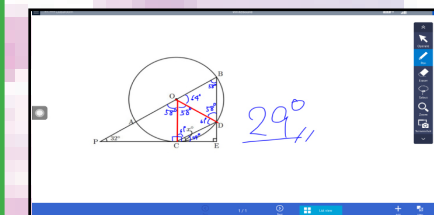

Whiteboard