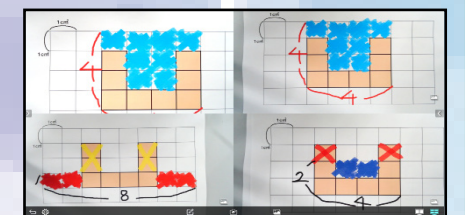

Comparison