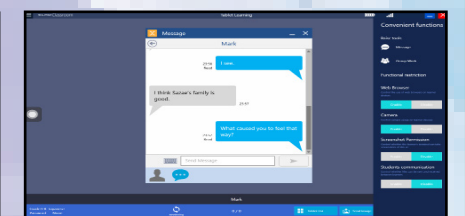

Easy Controller

All your favorite functions at the touch of a button.

Each ELMO Board includes ELMO's Easy Controller, a physical control panel featuring shortcuts to the most popular interactive functions.

Tablet Learning

Camera App

Whiteboard

Comparison

Story Board

Messaging

Questionnaire

Timer