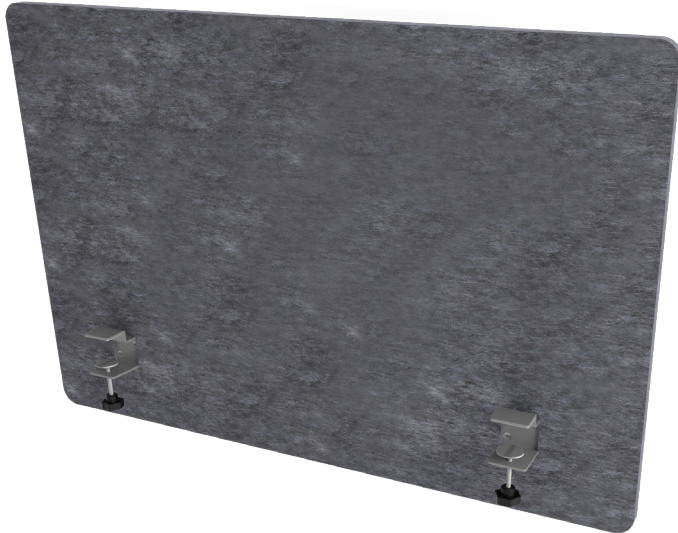

# Centro<sup>TM</sup>

privacy/modesty screen

versatile.  
simple.  
centro.

*The Centro screen helps get your office in gear, offering the versatility of either a privacy or modesty application. Made from recycled water bottles, this value engineered screen has both a tackable and sound absorbent surface. The easy to install mounting brackets leave space between the screen and worksurface, allowing effortless cable organization to hide all that clutter. With six colors to choose from, any workstation can be customized to help you bring on the workday.*

Four available lengths: 34", 46", 58", and 70"\*

25.0" screen height

Universal mounting system allows brackets to be set for privacy or modesty applications

.75" screen thickness

Sound level absorption NRC up to .9

Mounting brackets designed to accommodate .5"-1.8" thick worksurfaces

Six available colors: Cobalt Blue, Pear Green, Sandstone, Ash, Charcoal, and Slate

Convenient tackable surface

Made from 60% post-consumer recycled plastic water bottles & 100% recyclable

VOC-Free

\*Screen are actual size, sizes are designed to accommodate nominal worksurfaces.

CHARCOAL

SLATE

ASH

SANDSTONE

PEAR

COBALT