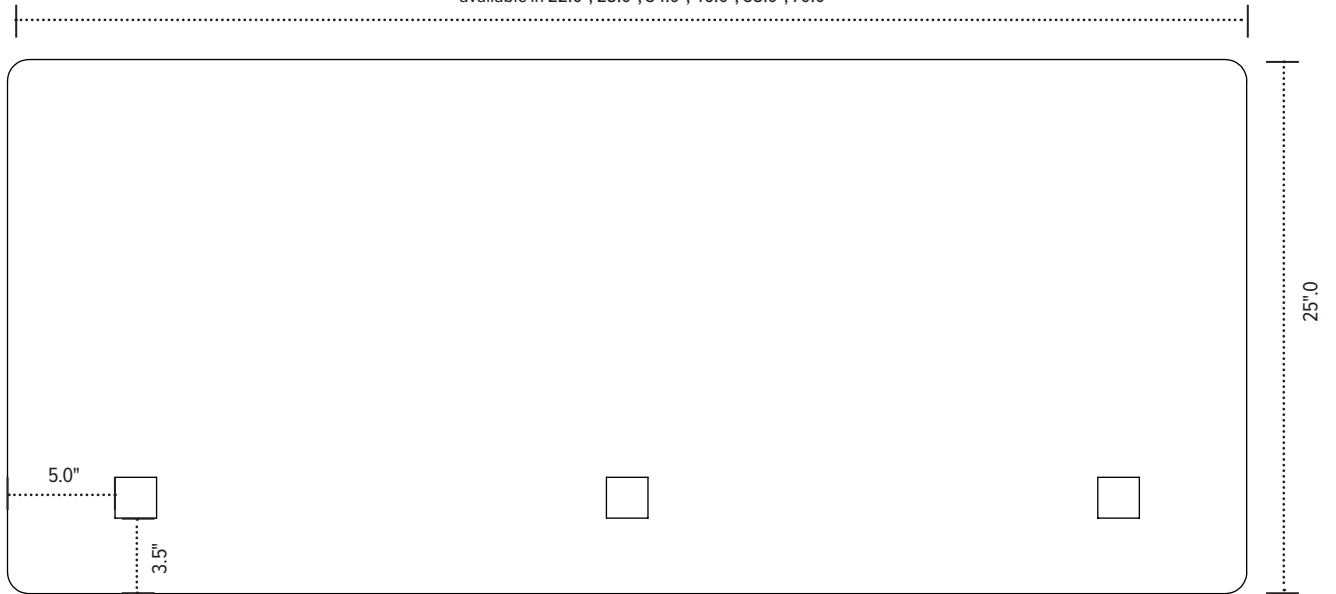

 Iced Grey -ICE
All sizes **LT**

 Sandstone -SND
All sizes **LT**

Product specs

- Available lengths: 22.0", 28.0", 34.0", 46.0", 58.0", and 70.0"
- 25.0" height
- 0.8" screen thickness
- 22.0", 28.0", 34.0" and 46.0" screens come with two worksurface mounting brackets, 58.0" and 70.0" come with three brackets
- 46.0" and 58.0" screens in Charcoal and Ash ship in 48 hours
- Mounting brackets designed to accommodate 0.5"–1.8" thick worksurfaces
- Lightweight screens
- Sound level absorption up to .9 NRC rating
- Universal mounting system allows brackets to be set for privacy or modesty applications
- Convenient tackable surface
- 100% recyclable
- Made from 60% post-consumer recycled plastic water bottles
- VOC-Free
- 22.0" and 28.0" lengths are recommended for side applications. Larger sizes are recommended for the back applications
- Seven available colors: Cobalt Blue, Pear Green, Sandstone, Ash, Charcoal, Slate,
- Custom options are available: Contact our Customer Service Department for a customized Centro quote. Minimum quantity of four required. Additional costs and lead time may apply
- Warranty: 7 yr.

Model

CENTRO-22-__ __
CENTRO-28-__ __
CENTRO-34-__ __
CENTRO-46-__ __
CENTRO-58-__ __
CENTRO-70-__ __

*Screens are actual size, sizes are designed to accommodate nominal worksurfaces.

esi

800.833.3746
esiergo.com

Centro

privacy/modesty screen

length and number of brackets vary by screen width

available in 22.0", 28.0", 34.0", 46.0", 58.0", 70.0"

mounting bracket

esi

800.833.3746
esiergo.com