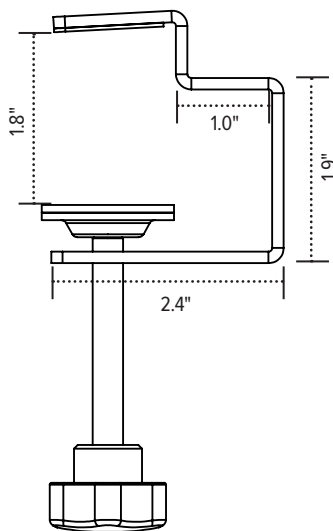

 Iced Grey -ICE
All sizes **LT**

 Sandstone -SND
All sizes **LT**

Product specs

- Available lengths: 22.0", 28.0", 34.0", 46.0", 58.0", and 70.0"
- 25.0" height
- 0.8" screen thickness
- 22.0", 28.0", 34.0" and 46.0" screens come with two worksurface mounting brackets, 58.0" and 70.0" come with three brackets
- 46.0" and 58.0" screens in Charcoal and Ash ship in 48 hours
- Mounting brackets designed to accommodate 0.5"–1.8" thick worksurfaces
- Lightweight screens
- Sound level absorption up to .9 NRC rating
- Universal mounting system allows brackets to be set for privacy or modesty applications
- Convenient tackable surface
- 100% recyclable
- Made from 60% post-consumer recycled plastic water bottles
- VOC-Free
- 22.0" and 28.0" lengths are recommended for side applications. Larger sizes are recommended for the back applications
- Seven available colors: Cobalt Blue, Pear Green, Sandstone, Ash, Charcoal, Slate,
- Custom options are available: Contact our Customer Service Department for a customized Centro quote. Minimum quantity of four required. Additional costs and lead time may apply
- Warranty: 7 yr.

Model

CENTRO-22-__ __
CENTRO-28-__ __
CENTRO-34-__ __
CENTRO-46-__ __
CENTRO-58-__ __
CENTRO-70-__ __

*Screens are actual size, sizes are designed to accommodate nominal worksurfaces.

esi

800.833.3746
esiergo.com

Centro

privacy/modesty screen

length and number of brackets vary by screen width

available in 22.0", 28.0", 34.0", 46.0", 58.0", 70.0"

mounting bracket

esi

800.833.3746
esiergo.com