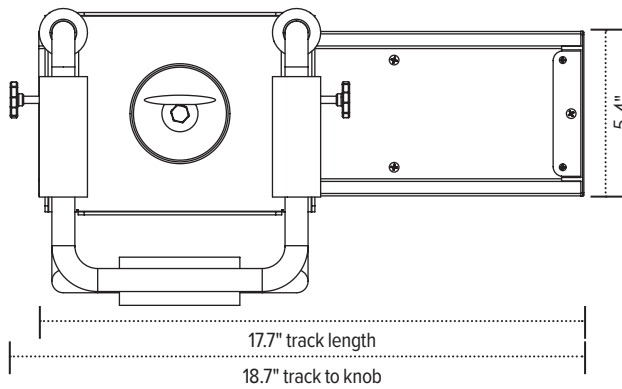

Model

CPU05

Aerial view