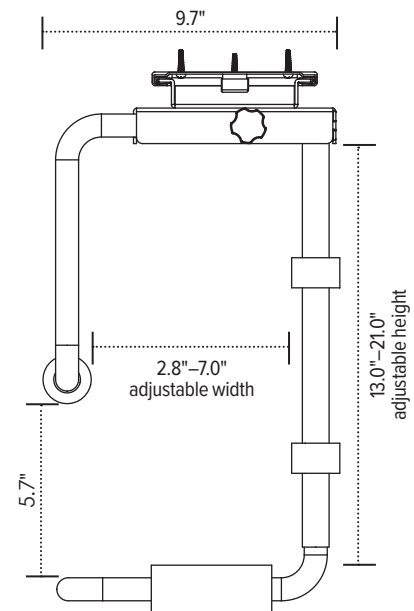

CPU-05

heavy duty cpu holder

CPU-05

heavy duty cpu holder

Product Specs

- 100 lbs. load capacity
- 360° swivel
- 17.8" glide track
- 2.5"–8.3" adjustable width
- 13.0"–21.0" adjustable height
- Warranty: 15 yrs.

Model

CPU05

Aerial view

Front view

esi

800.833.3746
esiergo.com