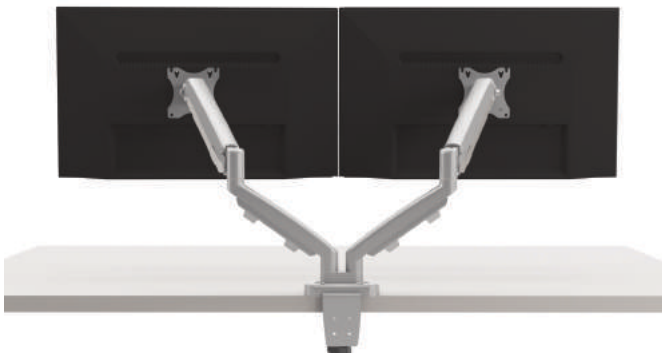

## SINGLE AND DUAL MONITOR ARM

Beneath the *Eppa's* minimal design is a reliable and smooth gas spring adjustment control that supports an **11-inch dynamic height adjustment range**. This allows the user to adjust the height and position of a monitor weighing up to 17.6 pounds with minimal effort. Retracting to a 4 inch depth and extending 21 inches, *Eppa* offers a **comfortable viewing distance** no matter the size of the workstation.

# TILT, ROTATE, PIVOT, AND SWIVEL

EPPA DELIVERS OUTSTANDING FLEXIBILITY AND VIEWING COMFORT.

## TECH SPECIFICATIONS

- Height adjustment range: 11"
- Monitor arm extension: 20.8"
- Monitor arm retraction: 4"
- Monitor vertical tilt:  $\pm 90^\circ$
- Weight capacity: 2.2 lbs.–17.6 lbs. (per arm)
- Exceeds BIFMA x5.5 requirements
- Gas spring - finger touch adjustment
- VESA quick mount
- Aluminum and steel design
- Partially assembled for quick installation
- Desk clamp and grommet mount included
- Integrated cord management
- Dual arm: two monitors up to 28" wide
- Clip-on tool holder attaches to base bracket keeping hex keys accessible
- Available conversion kit adjusts a single arm Eppa to a dual arm