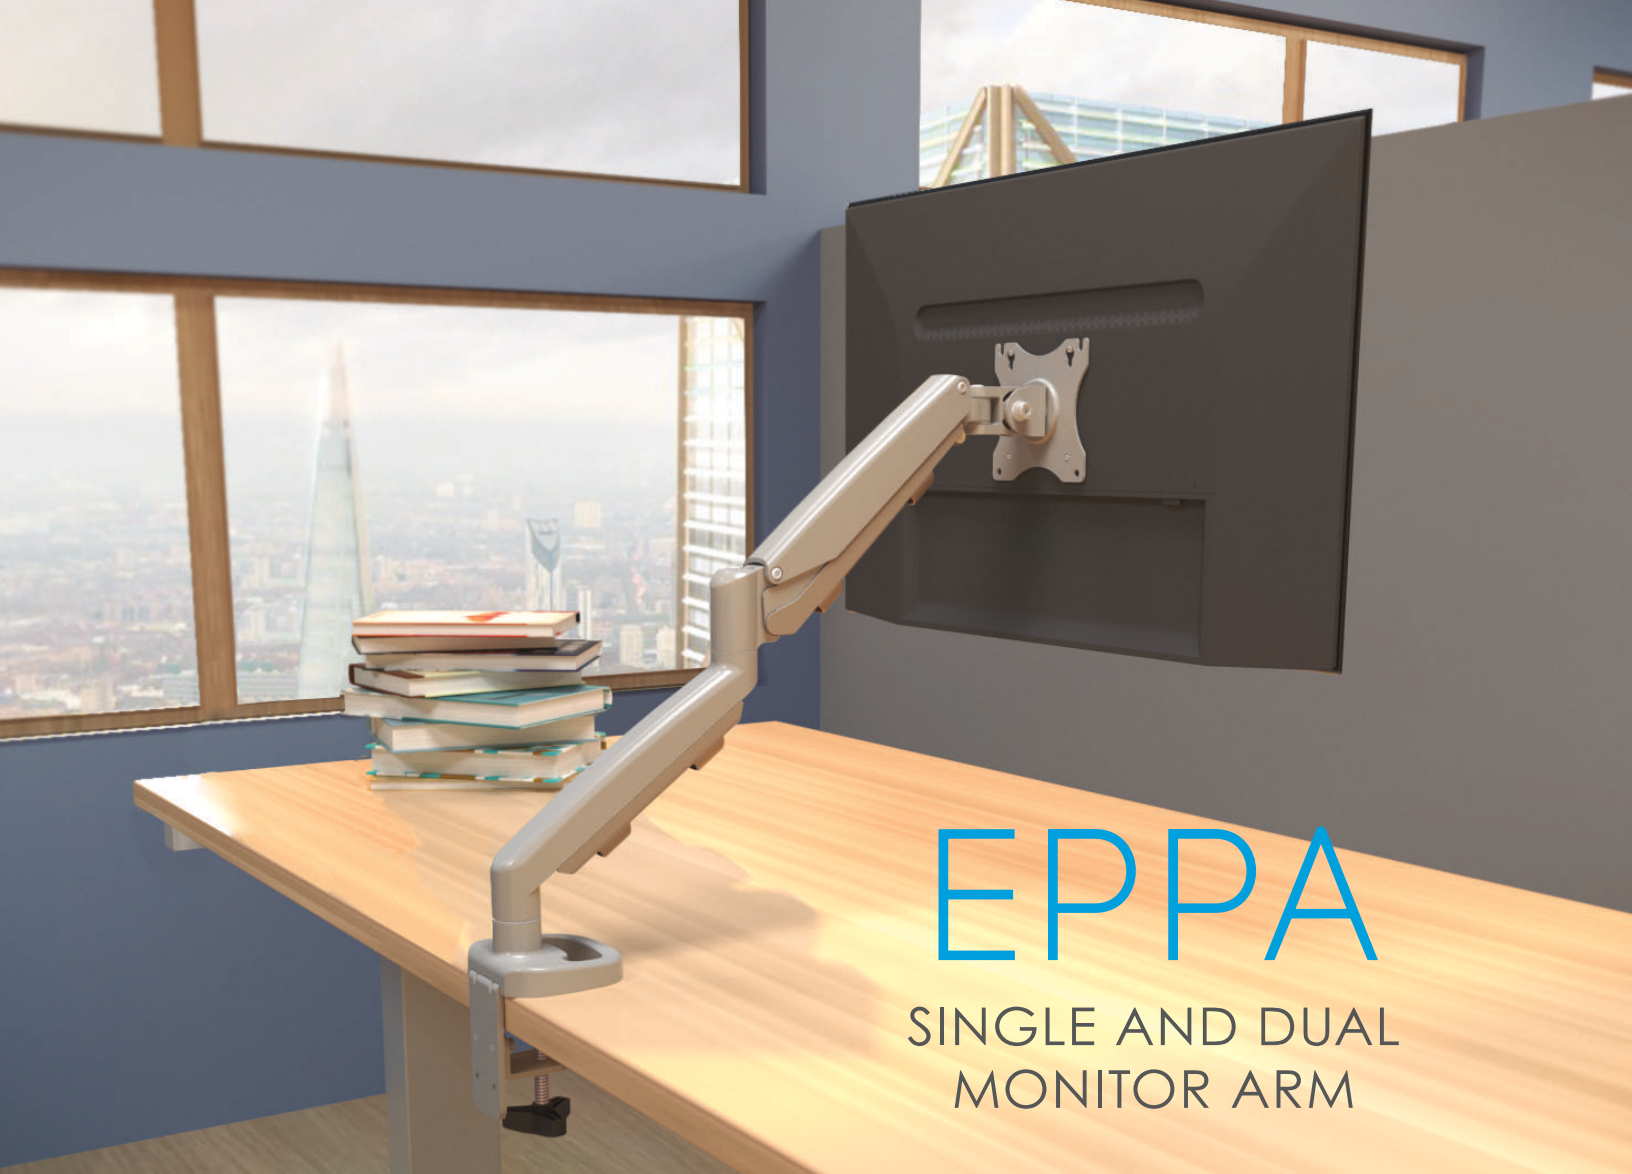

EPPA

SINGLE AND DUAL MONITOR ARM

Beneath the *Eppa's* minimal design is a reliable and smooth gas spring adjustment control that supports an **11-inch dynamic height adjustment range**. This allows the user to adjust the height and position of a monitor weighing up to 17.6 pounds with minimal effort. Retracting to a 4 inch depth and extending 21 inches, *Eppa* offers a **comfortable viewing distance** no matter the size of the workstation.