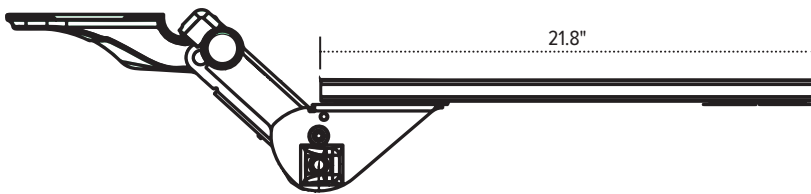

Solution 6

keyboard platform combo

Solution 6

keyboard platform combo

Positive tilt

Negative tilt

Product specs

- Recommended for straight edge worksurfaces
- PL003-27 keyboard platform
- 27.0" rectangle platform
- Accommodates left or right-handed users
- AA750DAT articulating arm
- Lift-and-lock height adjustment
- Dial-a-tilt adjustment gauge
- 21.8" glide track
- 22.0" clearance required for full retraction
- +10°/-15° tilt
- 7.2" height adjustment range
 - 2.3" above track | 4.9" below track
- 360° rotation
- Positions flush with worksurface
- Warranty:
 - 15 yr. articulating arm/platform
 - 2 yr. palm rest/mouse pad