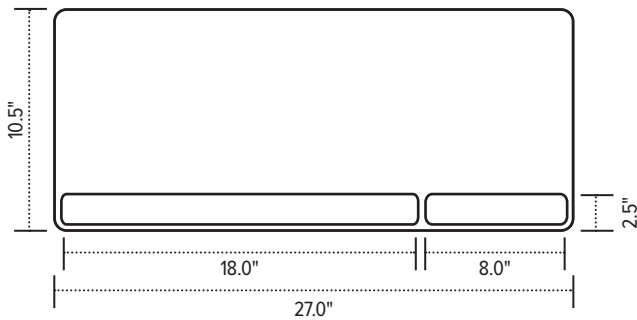

Solution 6

keyboard platform combo

Solution 6

keyboard platform combo

Positive tilt

Negative tilt

Product specs

- Recommended for straight edge worksurfaces
- PL003-27 keyboard platform
- 27.0" rectangle platform
- Accommodates left or right-handed users
- AA750DAT articulating arm
- Lift-and-lock height adjustment
- Dial-a-tilt adjustment gauge
- 21.8" glide track
- 22.0" clearance required for full retraction
- +10°/-15° tilt
- 7.2" height adjustment range
 - 2.3" above track | 4.9" below track
- 360° rotation
- Positions flush with worksurface
- Warranty:
 - 15 yr. articulating arm/platform
 - 2 yr. palm rest/mouse pad