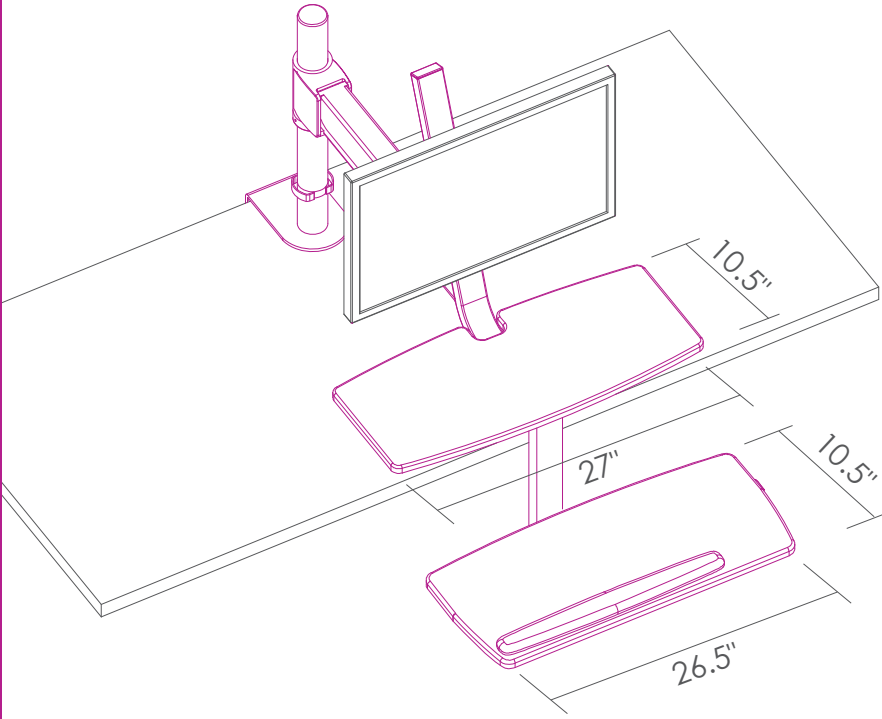

## ERGORISE CLIMB SIT-TO-STAND WORKSTATION

- Clamps to the back of the work surface
- Can mount to work surfaces 30" deep or less
- 6" of clearance is needed underneath the work surface for the desk clamp
- Pneumatic Height Adjustment
- Weight Capacity: 20 lbs
- Height Adjustment Range: 17"
- Keyboard Platform: 26.5" x 10.5"
- Keyboard Platform includes palm rest
- Palm rest can be positioned on the left or right side of the keyboard platform
- Monitor can be rotated for viewing in landscape or portrait orientation
- Monitor can move horizontally 7.5"
- Monitor can be adjusted 12" vertically along the mount
- Arm can be adjusted 19.5" up and down the pole

PART #

**CLIMB1**

Palm rest can be positioned on left or right side of keyboard platform

ERGORISE CLIMB  
TOP VIEW

205 Westwood Ave, Long Branch, NJ 07740  
 Phone: 866-94 BOARDS (26273) / (732)-222-1511  
 Fax: (732)-222-7088 | E-mail: sales@touchboards.com

ERGORISE CLIMB  
SIDE VIEW