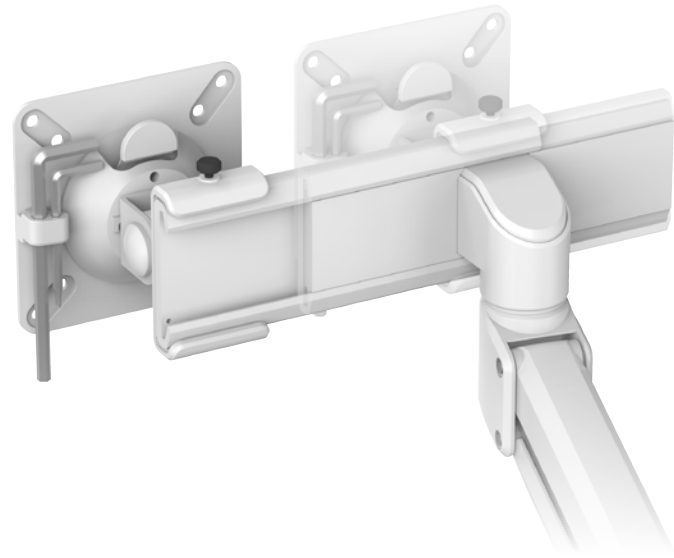

Monitor arms are one of the most direct and consequential interfaces of workplace comfort. We saw an opportunity to reimagine monitor arms from the ground up, with dynamic elegance built into every component.

## Ergonomic Fidelity

Sena™ was designed to provide a versatile and ergonomic workspace, easily configurable to accommodate users regardless of height, desk configuration, or monitor placement preferences. The key to achieving this started by giving the arm up to 12.6 inches of dynamic height adjustability, so screens could be easily adjusted to the perfect position whether sitting or standing. Versatility is maintained across axes, where users can adjust the height, depth, and diagonal position with fingertip sensitivity.