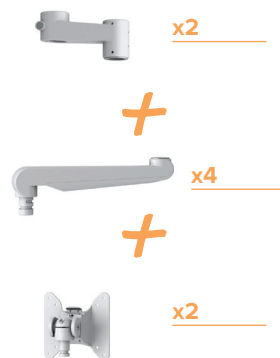

EVOLVE3-FF

Switch the 18" pole for a 30" pole

EVOLVE4-FF

Quad to Six

EVOLVE6-FF

EVOLVE6-FF

Additional configurations are possible that include motion arms and slider mounts. Please contact customer service for alternative parts to make these configurations.