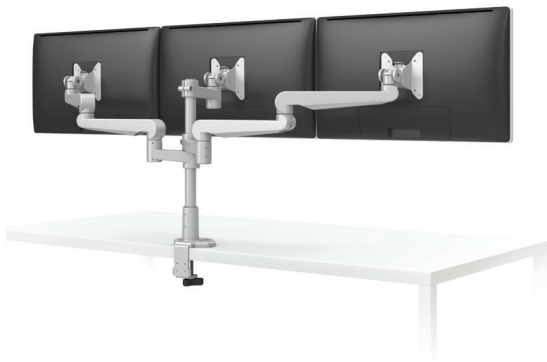

EVOLVE3-FF

Switch the 18" pole for a 30" pole

EVOLVE4-FF

Quad to Six

EVOLVE6-FF

EVOLVE6-FF

Additional configurations are possible that include motion arms and slider mounts. Please contact customer service for alternative parts to make these configurations.