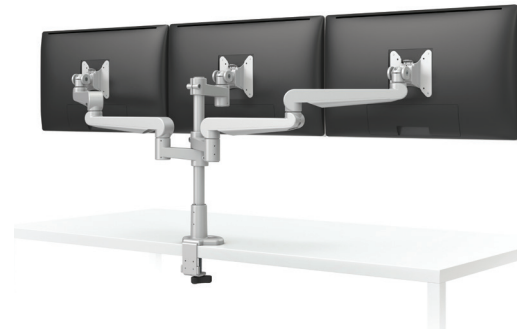

EVOLVE3-FF