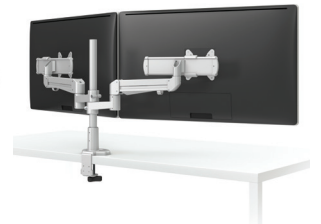

EVOLVE2-MS