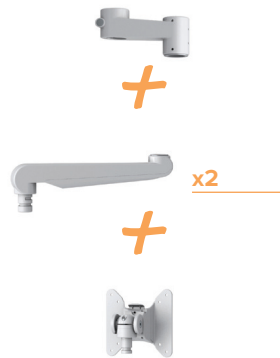

EVOLVE2-MS

EVOLVE1-FMS

EVOLVE2-FMS

Evolve series

Dual to Triple

EVOLVE2-F

EVOLVE3-FF

Triple to Quad

EVOLVE3-FF

Switch the 18" pole for a 30" pole

EVOLVE4-FF

Quad to Six

EVOLVE6-FF

EVOLVE6-FF

Additional configurations are possible that include motion arms and slider mounts. Please contact customer service for alternative parts to make these configurations.