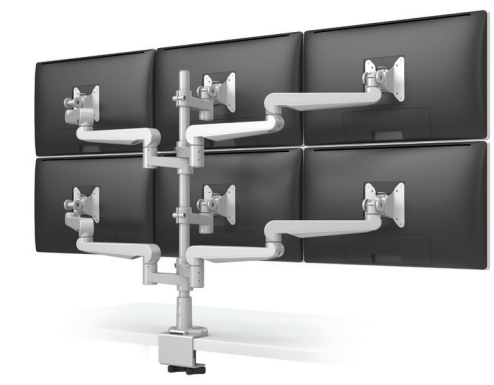

EVOLVE3-FF

Switch the 18" pole for a 30" pole

EVOLVE4-FF

Quad to Six

EVOLVE6-FF

EVOLVE6-FF

Additional configurations are possible that include motion arms and slider mounts. Please contact customer service for alternative parts to make these configurations.