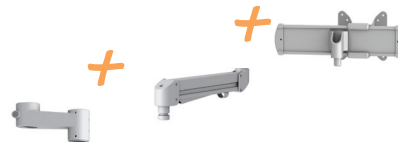

Single to Dual

EVOLVE1-F

EVOLVE2-F

EVOLVE1-M

EVOLVE2-M

EVOLVE1-FF

EVOLVE2-FF

EVOLVE1-MS

EVOLVE2-MS

EVOLVE1-FMS

EVOLVE2-FMS

Evolve series

Dual to Triple

EVOLVE2-F

EVOLVE3-FF

Triple to Quad

EVOLVE3-FF

Switch the 18" pole for a 30" pole

EVOLVE4-FF

Quad to Six

EVOLVE6-FF

EVOLVE6-FF

Additional configurations are possible that include motion arms and slider mounts. Please contact customer service for alternative parts to make these configurations.