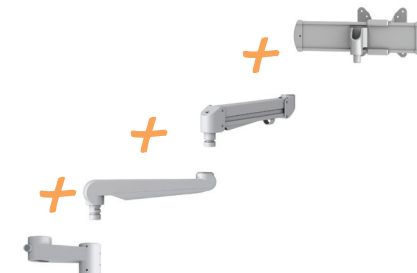

Single to Dual

EVOLVE1-F

EVOLVE2-F

EVOLVE1-M

EVOLVE2-M

EVOLVE1-FF

EVOLVE2-FF

EVOLVE1-MS

EVOLVE2-MS

EVOLVE1-FMS

EVOLVE2-FMS

Evolve series

Dual to Triple

EVOLVE2-F

EVOLVE3-FF

Triple to Quad

EVOLVE3-FF

Switch the 18" pole for a 30" pole

EVOLVE4-FF

Quad to Six

EVOLVE6-FF

EVOLVE6-FF

Additional configurations are possible that include motion arms and slider mounts. Please contact customer service for alternative parts to make these configurations.