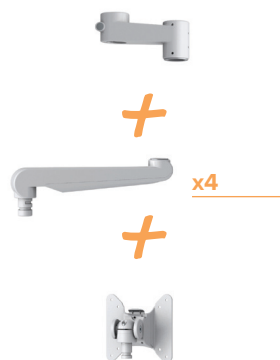

EVOLVE2-MS

EVOLVE1-FMS

EVOLVE2-FMS

Evolve series

Dual to Triple

EVOLVE2-F

EVOLVE3-FF

Triple to Quad

EVOLVE3-FF

Switch the 18" pole for a 30" pole

EVOLVE4-FF

Quad to Six

EVOLVE6-FF

EVOLVE6-FF

Additional configurations are possible that include motion arms and slider mounts. Please contact customer service for alternative parts to make these configurations.