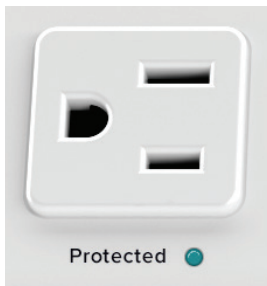

FlexCharge™ 4

Personal desktop power

FlexCharge4

Personal desktop power

esi®

universally mounts under worksurfaces

two AC outlets with
built in surge protection
indicator light

two quick charge
USB-A ports

Product specs

- Two AC outlets: 15A, 125V, 60Hz
- Two quick-charge USB-A ports: 3.1A, 5V
- Universal mounting bracket that allows for a desk clamp, 2.0" grommet, or under worksurface mount
- Meets spill-protection criteria
- 8.0' power cord
- UL and cUL listed
- Meets CSA C22.2 No269 surge protection guidelines.
- Indicator light illuminates when built-in surge protection is active
 - If the light is not illuminated, please contact Customer Service.
- Warranty: 5 yr.