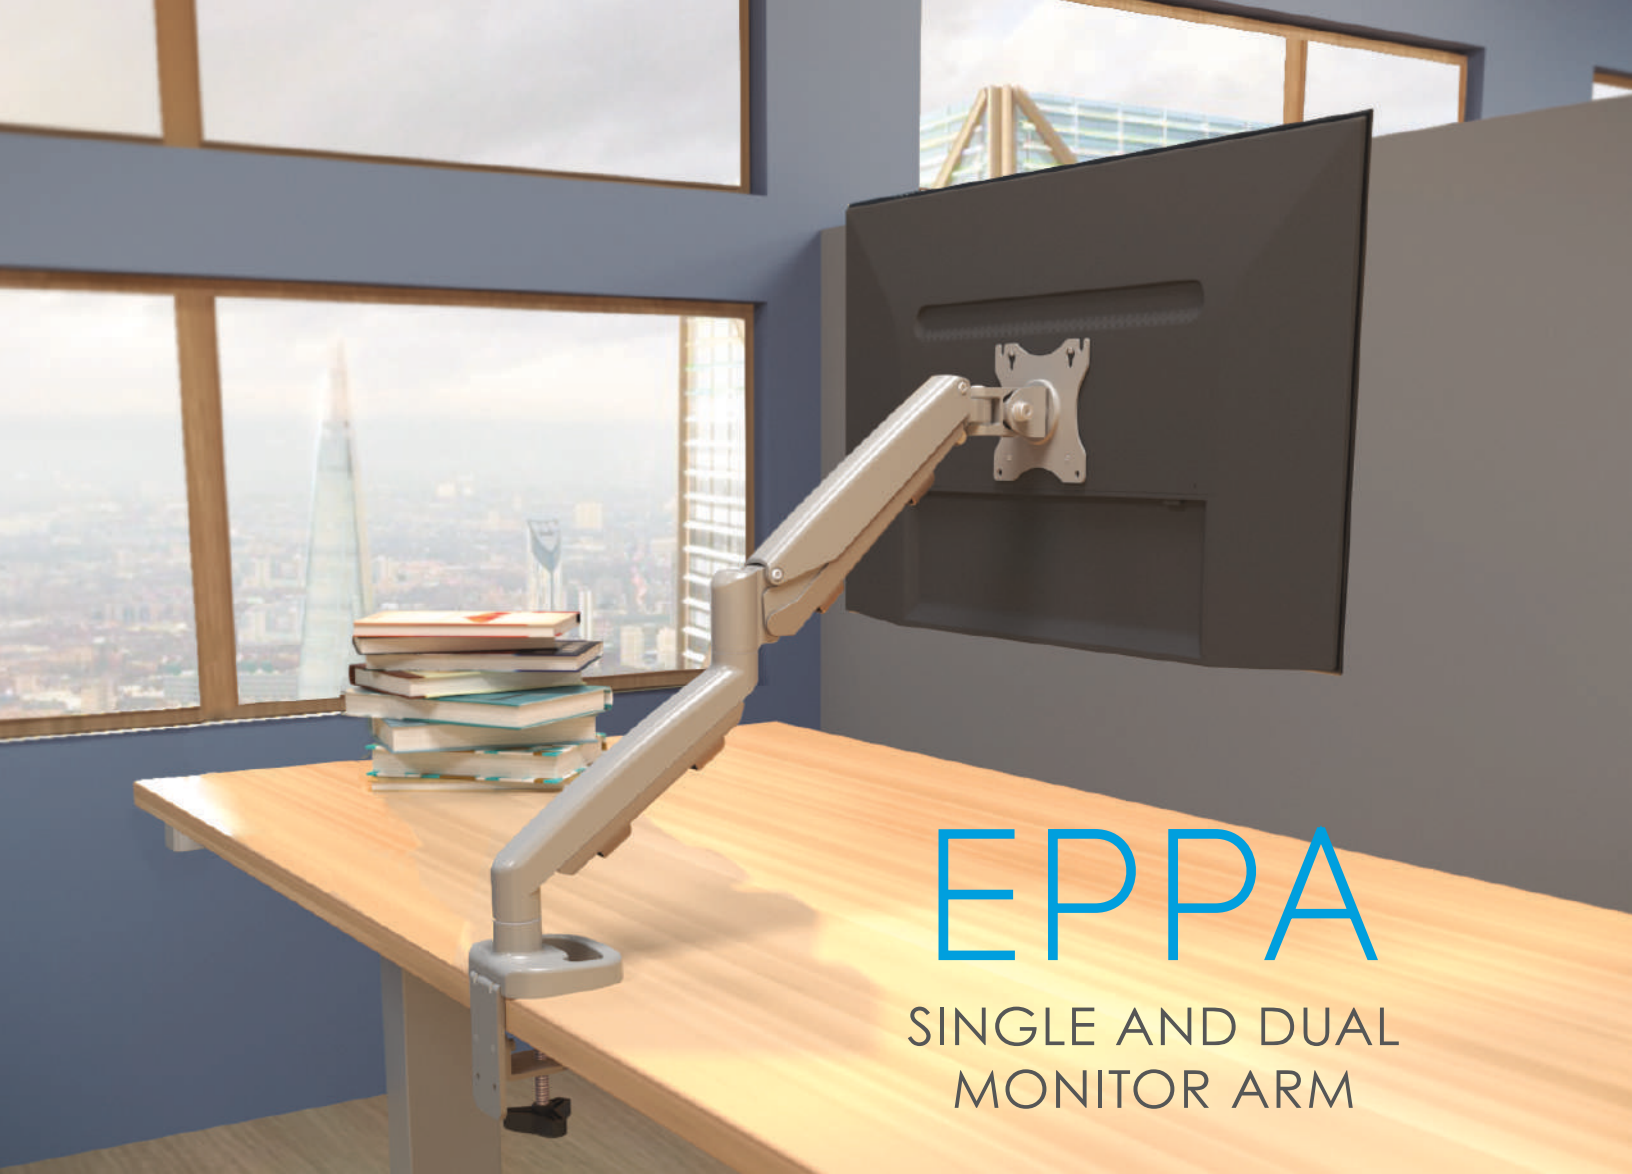

EPPA

SINGLE AND DUAL MONITOR ARM

Beneath the *Eppa's* minimal design is a reliable and smooth gas spring adjustment control that supports an **11-inch dynamic height adjustment range**. This allows the user to adjust the height and position of a monitor weighing up to 17.6 pounds with minimal effort. Retracting to a 4 inch depth and extending 21 inches, *Eppa* offers a **comfortable viewing distance** no matter the size of the workstation.