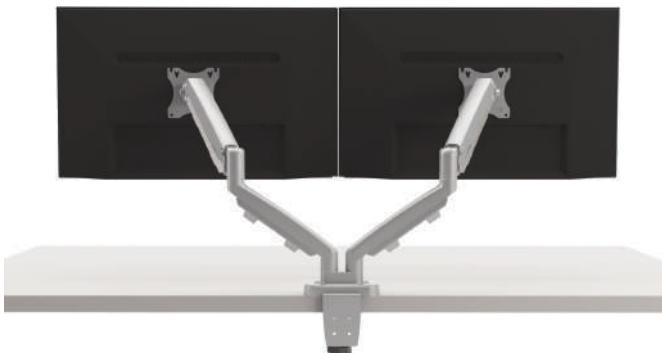

## SINGLE AND DUAL MONITOR ARM

Beneath the *Eppa's* minimal design is a reliable and smooth gas spring adjustment control that supports an **11-inch dynamic height adjustment range**. This allows the user to adjust the height and position of a monitor weighing up to 17.6 pounds with minimal effort. Retracting to a 4 inch depth and extending 21 inches, *Eppa* offers a **comfortable viewing distance** no matter the size of the workstation.

# TILT, ROTATE, PIVOT, AND SWIVEL

EPPA DELIVERS OUTSTANDING FLEXIBILITY AND VIEWING COMFORT.

## TECH SPECIFICATIONS

- Height adjustment range: 11"
- Monitor arm extension: 20.8"
- Monitor arm retraction: 4"
- Monitor vertical tilt:  $\pm 90^\circ$
- Weight capacity: 2.2 lbs.–17.6 lbs. (per arm)
- Exceeds BIFMA x5.5 requirements
- Gas spring - finger touch adjustment
- VESA quick mount
- Aluminum and steel design
- Partially assembled for quick installation
- Desk clamp and grommet mount included
- Integrated cord management
- Dual arm: two monitors up to 28" wide
- Clip-on tool holder attaches to base bracket keeping hex keys accessible
- Available conversion kit adjusts a single arm Eppa to a dual arm