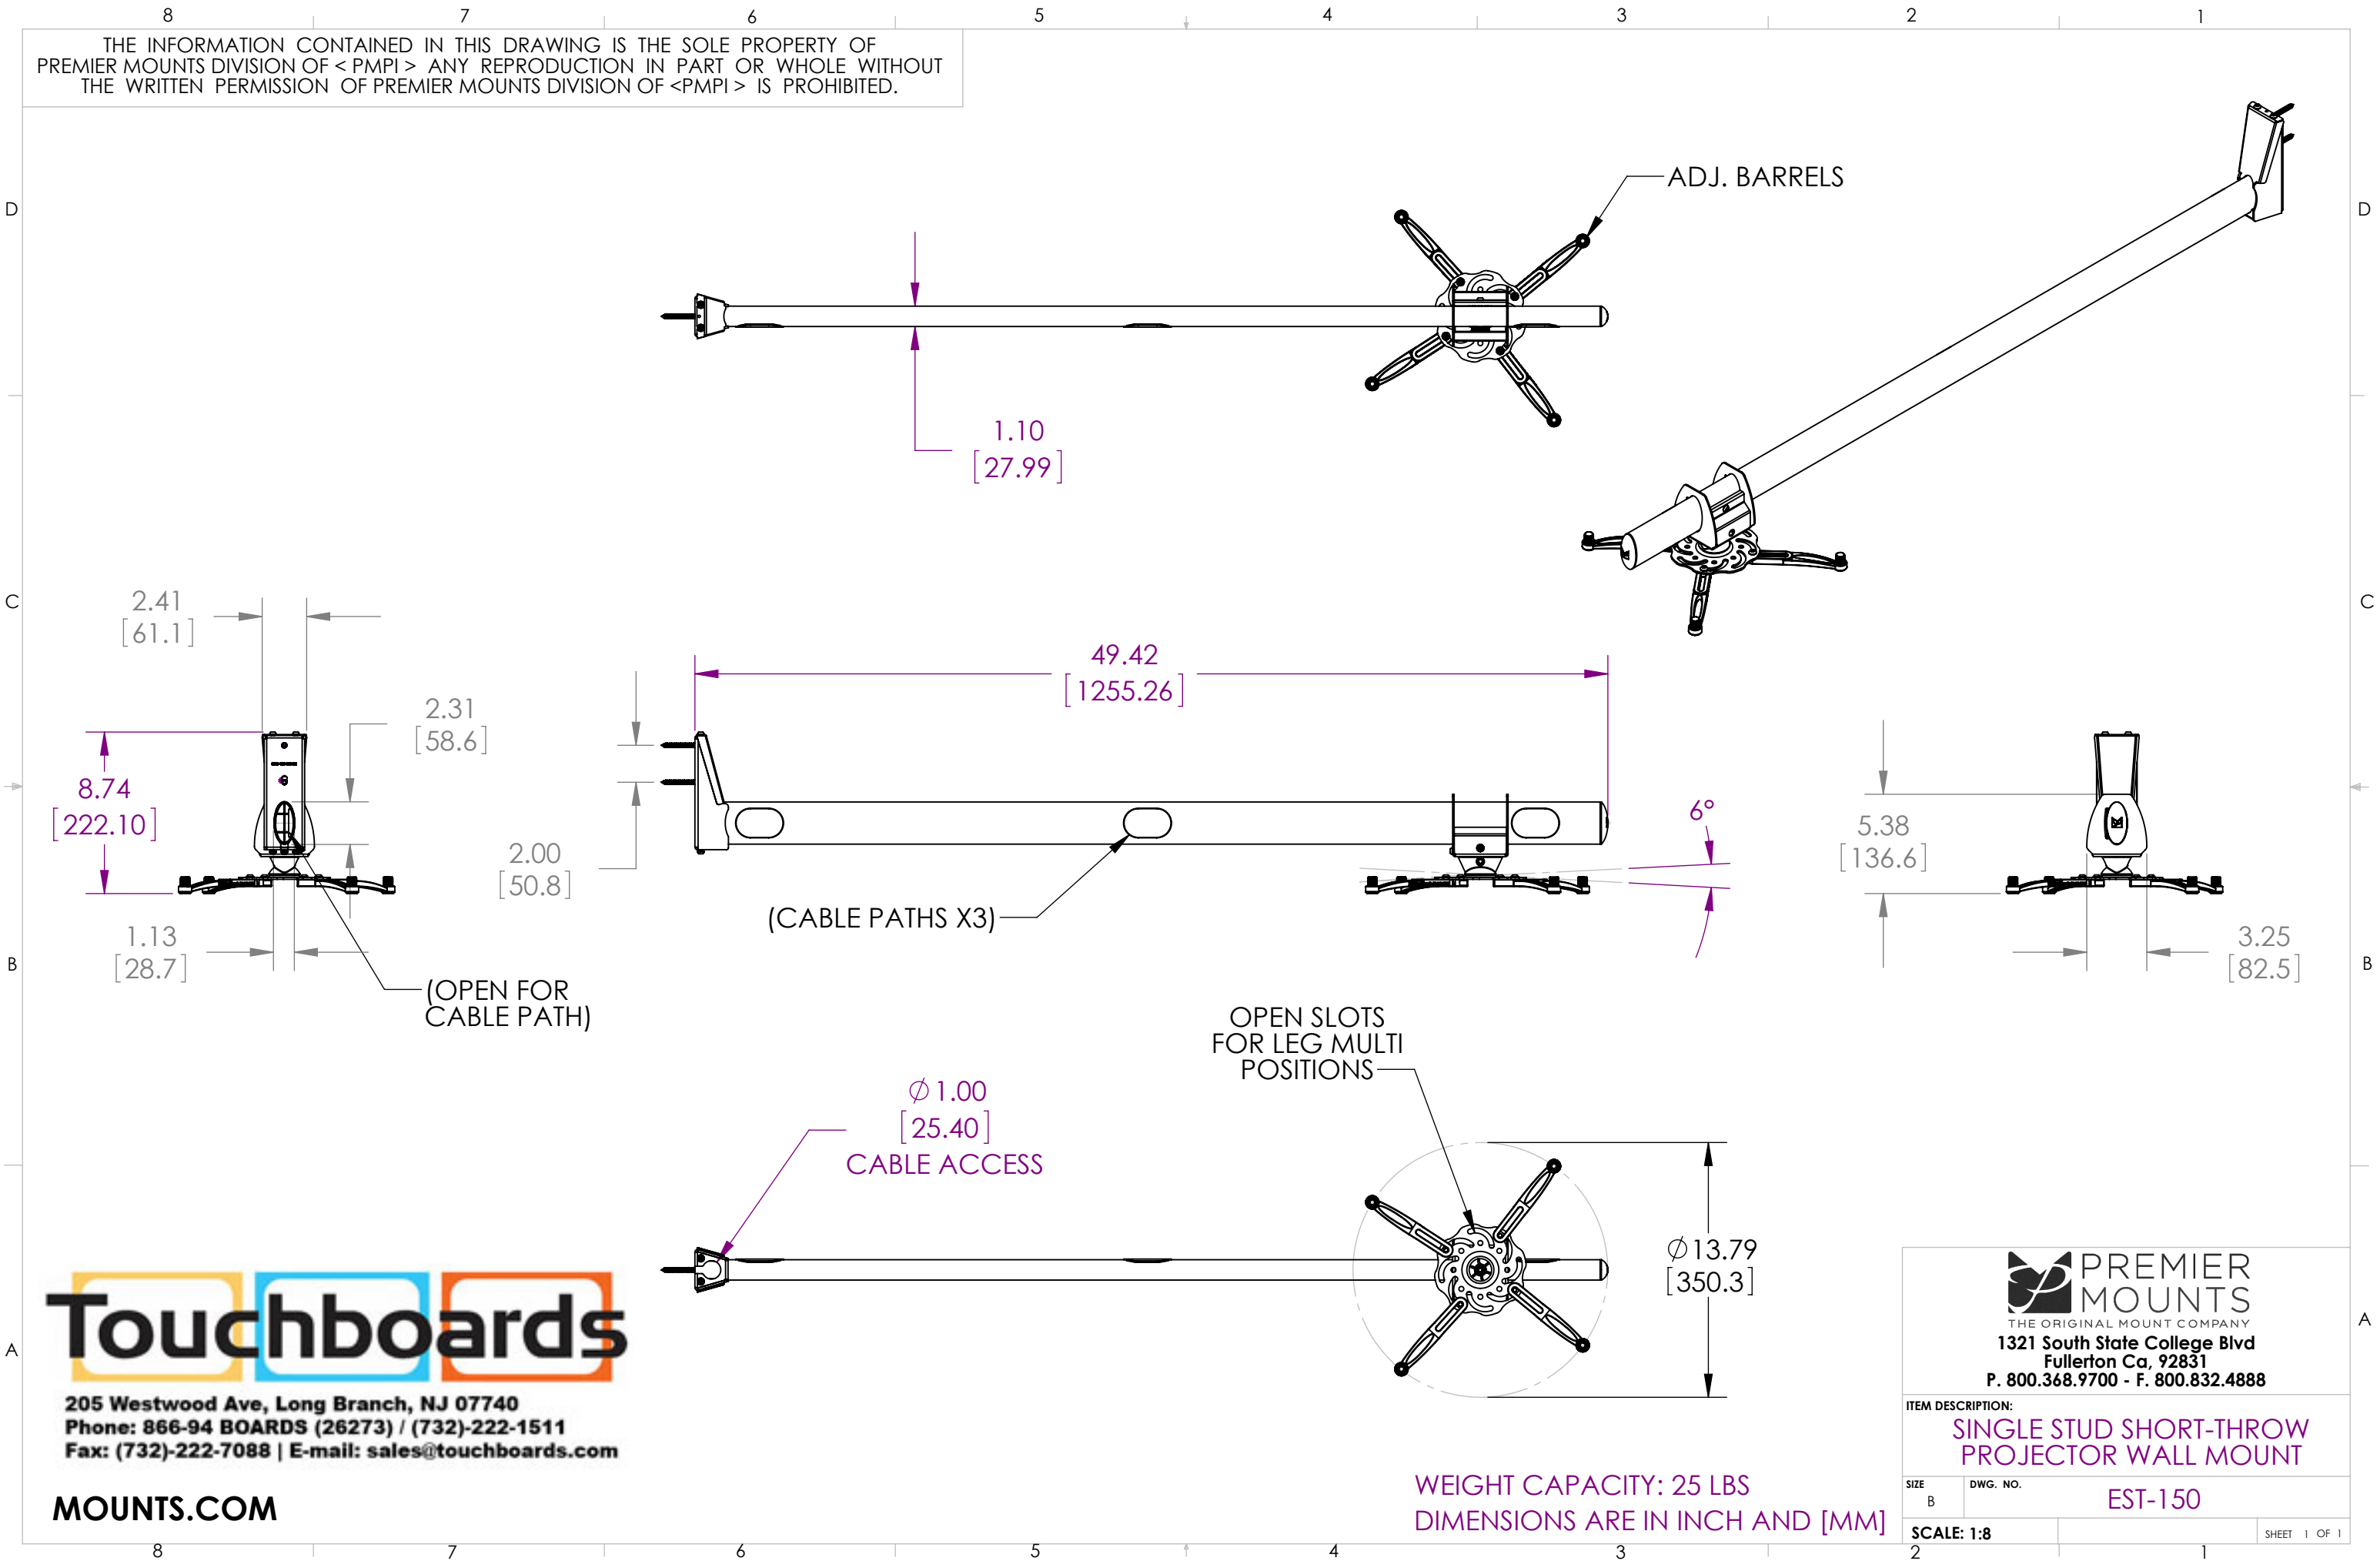

THE INFORMATION CONTAINED IN THIS DRAWING IS THE SOLE PROPERTY OF PREMIER MOUNTS DIVISION OF <PMPI> ANY REPRODUCTION IN PART OR WHOLE WITHOUT THE WRITTEN PERMISSION OF PREMIER MOUNTS DIVISION OF <PMPI> IS PROHIBITED.

Touchboards

205 Westwood Ave, Long Branch, NJ 07740
 Phone: 866-94 BOARDS (26273) / (732)-222-1511
 Fax: (732)-222-7088 | E-mail: sales@touchboards.com

MOUNTS.COM

PREMIER MOUNTS
 THE ORIGINAL MOUNT COMPANY
 1321 South State College Blvd
 Fullerton Ca, 92831
 P. 800.368.9700 - F. 800.832.4888

ITEM DESCRIPTION:
SINGLE STUD SHORT-THROW PROJECTOR WALL MOUNT

SIZE B DWG. NO. **EST-150**

SCALE: 1:8

SHEET 1 OF 1