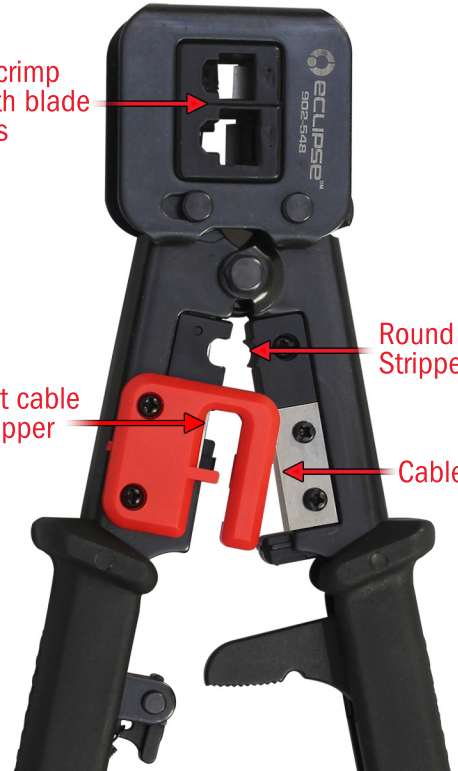

## Crimp AND Trim, Simultaneously

### QuikThru Professional Crimp Tool

**902-548** Crimp Tool Only

**FeedTHRU** Connector  
allows for **EASY** sorting

6 & 8 pin crimp cavities with blade to cut wires

Flat cable stripper

Round cable Stripper

Cable cutter

Also works with standard RJ11 & RJ45 plugs  
Interchangeable with competitor's brand  
(Replacement blades available 902-547)

# QuikThru Tool Bundle

902-573

The QuikThru Tool Bundle includes the QuikThru Crimp Tool and 25 pieces of CAT5e QuikThru RJ45 Connectors.

**Value and convenience  
in an all-in-one package!**