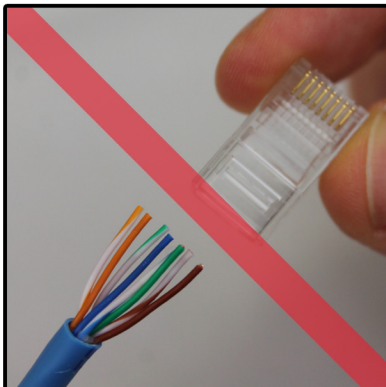

## Crimp AND Trim, Simultaneously

### QuikThru Professional Crimp Tool

**902-548** Crimp Tool Only

**FeedTHRU** Connector  
allows for **EASY** sorting

6 & 8 pin crimp cavities with blade to cut wires

Flat cable stripper

Round cable Stripper