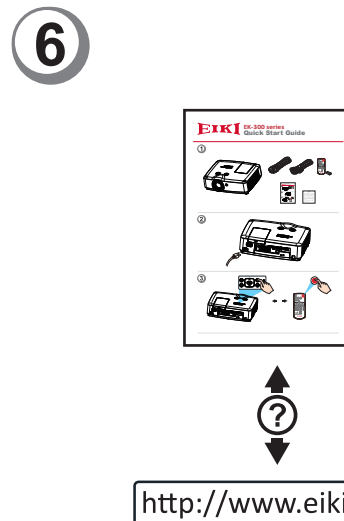

EIKI EK-300 series Quick Start Guide

APPROVED
EIKI INDUSTRIAL CO.,LTD
2016/04/15

U.S.A.

EIKI International, Inc.
30251 Esperanza
Rancho Santa Margarita
CA 92688-2132, U.S.A.
Tel: +1 800-242-3454
+1 949-457-0200
Fax: +1 800-457-3454
+1 949-457-7878
E-Mail: usa@eiki.com

Deutschland & Österreich

EIKI Deutschland GmbH
Am Frauwald 12
65510 Idstein, Deutschland
Tel: +49 6126-9371-0
Fax: +49 6126-9371-11
E-Mail: info@eiki.de

Canada

EIKI CANADA
Eiki International, Inc.
Canadian Branch
P.O. Box 156, 310 First St. - Unit 2,
Midland, ON, L4R 4K8, Canada
Tel: +1 800-563-3454
+1 705-527-4084
E-Mail: canada@eiki.com

Eastern Europe

EIKI CZECH SPOL. s.r.o.
Nad Cementárnou 1163/4a
Praha 4, Podolí, 147 00
Czech Republic
Tel: +420 241-410-928
+420 241-403-095
Fax: +420 241-409-435
E-Mail: info@eiki.cz

China

EIKI (Shanghai) Co., Ltd.
LAKESIDE OASIS MIDDLE RING
BUSINESS CENTRE
Block 1, Room 606,
1628, Jin Sha Jiang Road
Shanghai, 200333, CHINA
Tel: +86 21-3251-3993
Service Hot line: +86 21-3251-3995
Fax: +86 21-3251-3997
E-mail: info@eiki-china.com

Oceania

EIKI AUSTRALIA PTY LTD
Level 5, 11 Queens Road,
Melbourne, Victoria 3004, Australia
Tel: +61 03-8530-7048
Fax: +61 03-9820-5834
E-Mail: sales@eiki.net.au

South East Asia

EIKI Industrial (M) Sdn Bhd
No. 11, Nouvelle Industrial Park,
Lorong Teknologi B, Taman Sains
Selangor 1, Kota Damansara PJU5,
47810 Petaling Jaya,
Selangor Darul Ehsan, Malaysia
Tel: +60 3-6157-9330
Fax: +60 3-6157-1320
E-Mail: sales@eiki.my

Japan & Worldwide

EIKI Industrial Company Limited,
6-23 Teramoto, Itami-shi, Hyogo,
664-0026, Japan
Tel: +81 72-782-7492
Fax: +81 72-781-5435