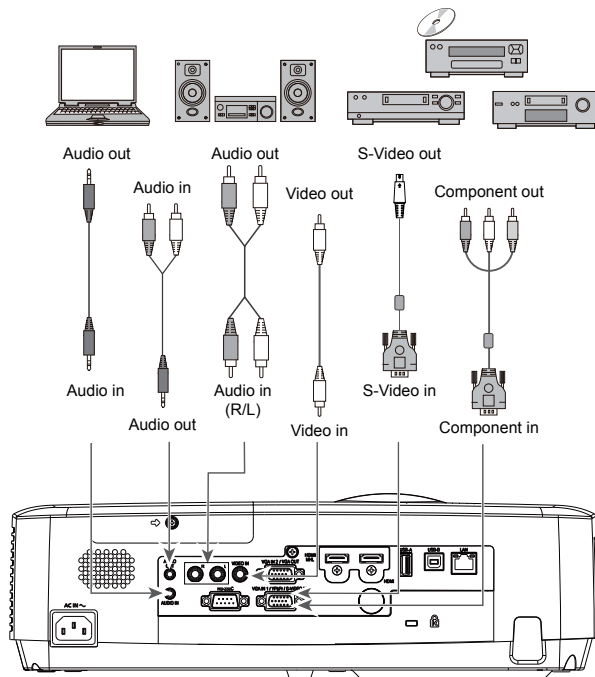

EIKI EK-300 series Quick Start Guide

APPROVED
EIKI INDUSTRIAL CO.,LTD
2016/04/15

U.S.A.

EIKI International, Inc.
30251 Esperanza
Rancho Santa Margarita
CA 92688-2132, U.S.A.
Tel: +1 800-242-3454
+1 949-457-0200
Fax: +1 800-457-3454
+1 949-457-7878
E-Mail: usa@eiki.com

Deutschland & Österreich

EIKI Deutschland GmbH
Am Frauwald 12
65510 Idstein, Deutschland
Tel: +49 6126-9371-0
Fax: +49 6126-9371-11
E-Mail: info@eiki.de

Canada

EIKI CANADA
Eiki International, Inc.
Canadian Branch
P.O. Box 156, 310 First St. - Unit 2,
Midland, ON, L4R 4K8, Canada
Tel: +1 800-563-3454
+1 705-527-4084
E-Mail: canada@eiki.com

Eastern Europe

EIKI CZECH SPOL. s.r.o.
Nad Cementárnou 1163/4a
Praha 4, Podolí, 147 00
Czech Republic
Tel: +420 241-410-928
+420 241-403-095
Fax: +420 241-409-435
E-Mail: info@eiki.cz

China

EIKI (Shanghai) Co., Ltd.
LAKESIDE OASIS MIDDLE RING
BUSINESS CENTRE
Block 1, Room 606,
1628, Jin Sha Jiang Road
Shanghai, 200333, CHINA
Tel: +86 21-3251-3993
Service Hot line: +86 21-3251-3995
Fax: +86 21-3251-3997
E-mail: info@eiki-china.com

Oceania

EIKI AUSTRALIA PTY LTD
Level 5, 11 Queens Road,
Melbourne, Victoria 3004, Australia
Tel: +61 03-8530-7048
Fax: +61 03-9820-5834
E-Mail: sales@eiki.net.au

South East Asia

EIKI Industrial (M) Sdn Bhd
No. 11, Nouvelle Industrial Park,
Lorong Teknologi B, Taman Sains
Selangor 1, Kota Damansara PJU5,
47810 Petaling Jaya,
Selangor Darul Ehsan, Malaysia
Tel: +60 3-6157-9330
Fax: +60 3-6157-1320
E-Mail: sales@eiki.my

Japan & Worldwide

EIKI Industrial Company Limited,
6-23 Teramoto, Itami-shi, Hyogo,
664-0026, Japan
Tel: +81 72-782-7492
Fax: +81 72-781-5435