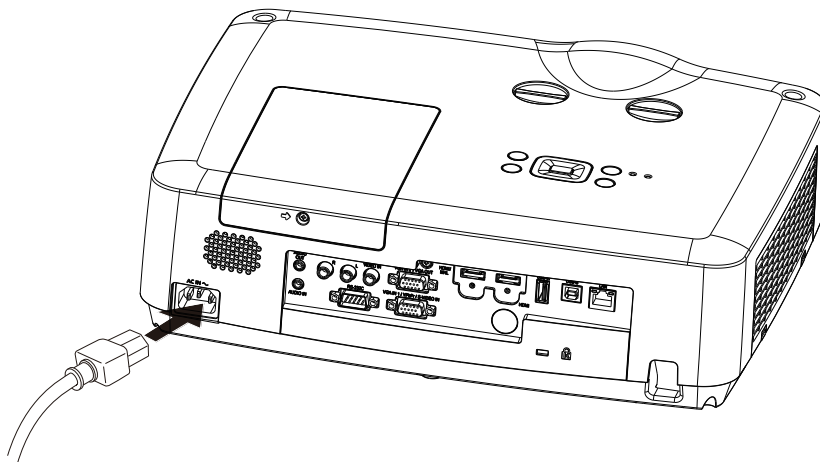

EIKI EK-300 series Quick Start Guide

Touchboards
205 Westwood Ave, Long Branch, NJ 07740
Phone: 866-94 BOARDS (26273) / (732)-222-1511
Fax: (732)-222-7088 | E-mail: sales@touchboards.com

1

2

3

EIKI EK-300 series Quick Start Guide