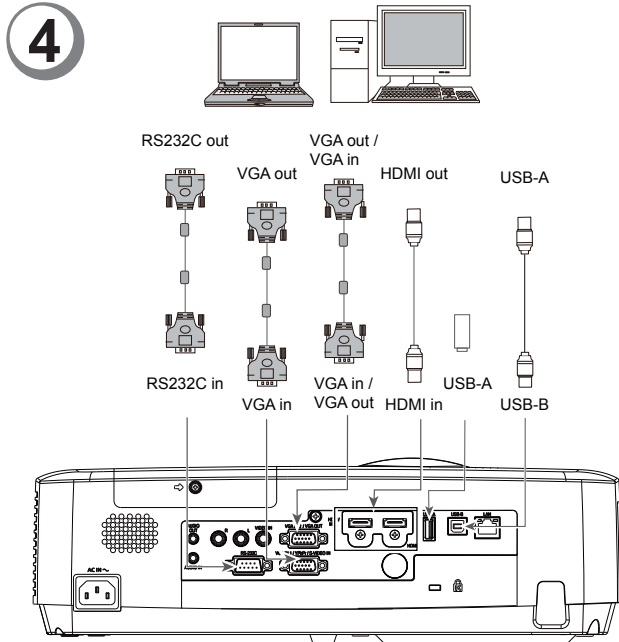

EIKI EK-300 series Quick Start Guide

APPROVED
EIKI INDUSTRIAL CO.,LTD
2016/04/15

U.S.A.

EIKI International, Inc.
30251 Esperanza
Rancho Santa Margarita
CA 92688-2132, U.S.A.
Tel: +1 800-242-3454
+1 949-457-0200
Fax: +1 800-457-3454
+1 949-457-7878
E-Mail: usa@eiki.com

Deutschland & Österreich

EIKI Deutschland GmbH
Am Frauwald 12
65510 Idstein, Deutschland
Tel: +49 6126-9371-0
Fax: +49 6126-9371-11
E-Mail: info@eiki.de

Canada

EIKI CANADA
Eiki International, Inc.
Canadian Branch
P.O. Box 156, 310 First St. - Unit 2,
Midland, ON, L4R 4K8, Canada
Tel: +1 800-563-3454
+1 705-527-4084
E-Mail: canada@eiki.com

Eastern Europe

EIKI CZECH SPOL. s.r.o.
Nad Cementárnou 1163/4a
Praha 4, Podolí, 147 00
Czech Republic
Tel: +420 241-410-928
+420 241-403-095
Fax: +420 241-409-435
E-Mail: info@eiki.cz

China

EIKI (Shanghai) Co., Ltd.
LAKESIDE OASIS MIDDLE RING
BUSINESS CENTRE
Block 1, Room 606,
1628, Jin Sha Jiang Road
Shanghai, 200333, CHINA
Tel: +86 21-3251-3993
Service Hot line: +86 21-3251-3995
Fax: +86 21-3251-3997
E-mail: info@eiki-china.com

Oceania

EIKI AUSTRALIA PTY LTD
Level 5, 11 Queens Road,
Melbourne, Victoria 3004, Australia
Tel: +61 03-8530-7048
Fax: +61 03-9820-5834
E-Mail: sales@eiki.net.au

South East Asia

EIKI Industrial (M) Sdn Bhd
No. 11, Nouvelle Industrial Park,
Lorong Teknologi B, Taman Sains
Selangor 1, Kota Damansara PJU5,
47810 Petaling Jaya,
Selangor Darul Ehsan, Malaysia
Tel: +60 3-6157-9330
Fax: +60 3-6157-1320
E-Mail: sales@eiki.my

Japan & Worldwide

EIKI Industrial Company Limited,
6-23 Teramoto, Itami-shi, Hyogo,
664-0026, Japan
Tel: +81 72-782-7492
Fax: +81 72-781-5435