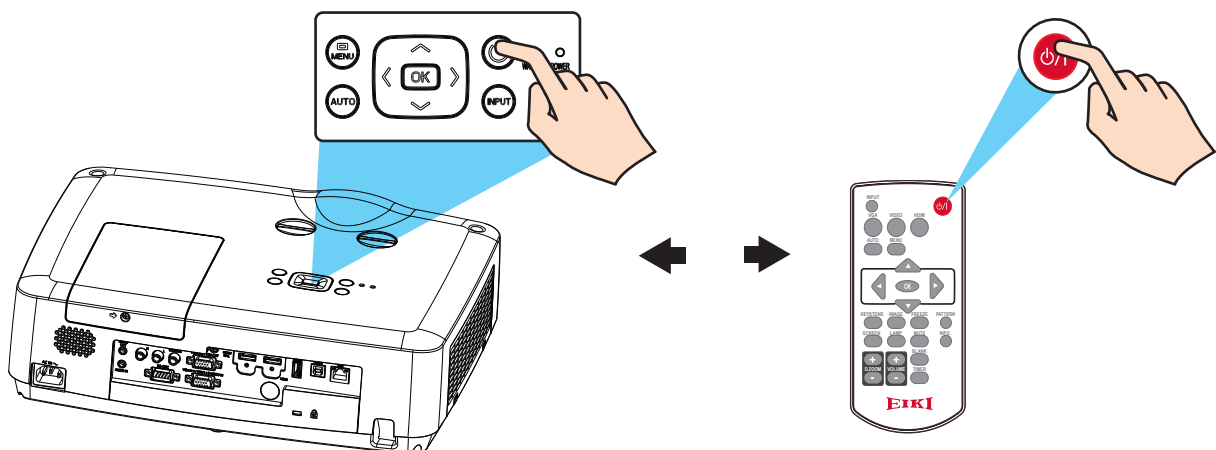

EIKI EK-300 series Quick Start Guide

Touchboards
205 Westwood Ave, Long Branch, NJ 07740
Phone: 866-94 BOARDS (26273) / (732)-222-1511
Fax: (732)-222-7088 | E-mail: sales@touchboards.com

1

2

3

EIKI EK-300 series Quick Start Guide