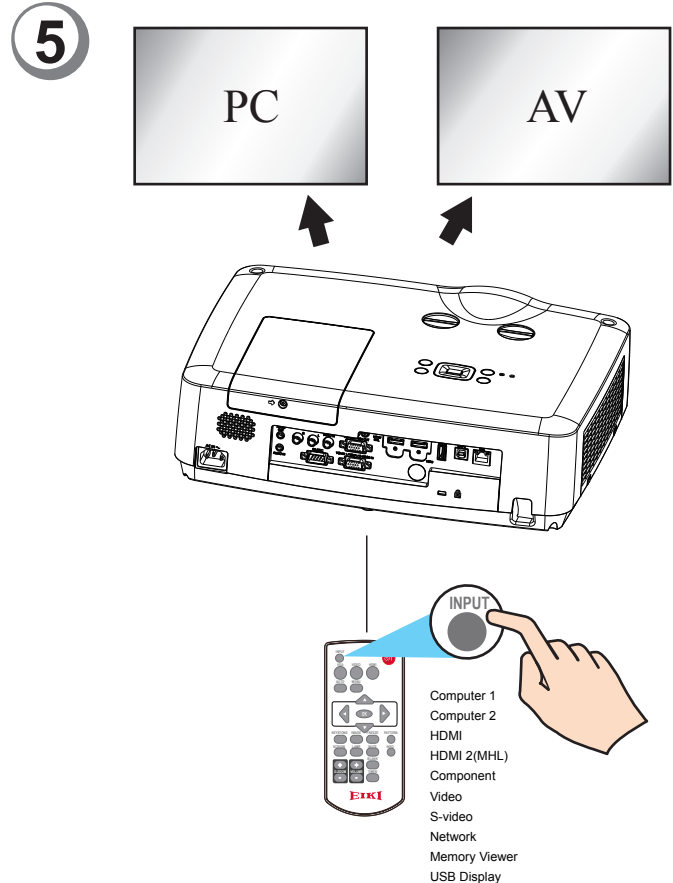

EIKI EK-300 series Quick Start Guide

APPROVED
EIKI INDUSTRIAL CO.,LTD
2016/04/15

U.S.A.

EIKI International, Inc.
30251 Esperanza
Rancho Santa Margarita
CA 92688-2132, U.S.A.
Tel: +1 800-242-3454
+1 949-457-0200
Fax: +1 800-457-3454
+1 949-457-7878
E-Mail: usa@eiki.com

Deutschland & Österreich

EIKI Deutschland GmbH
Am Frauwald 12
65510 Idstein, Deutschland
Tel: +49 6126-9371-0
Fax: +49 6126-9371-11
E-Mail: info@eiki.de

Canada

EIKI CANADA
Eiki International, Inc.
Canadian Branch
P.O. Box 156, 310 First St. - Unit 2,
Midland, ON, L4R 4K8, Canada
Tel: +1 800-563-3454
+1 705-527-4084
E-Mail: canada@eiki.com

Eastern Europe

EIKI CZECH SPOL. s.r.o.
Nad Cementárnou 1163/4a
Praha 4, Podolí, 147 00
Czech Republic
Tel: +420 241-410-928
+420 241-403-095
Fax: +420 241-409-435
E-Mail: info@eiki.cz

China

EIKI (Shanghai) Co., Ltd.
LAKESIDE OASIS MIDDLE RING
BUSINESS CENTRE
Block 1, Room 606,
1628, Jin Sha Jiang Road
Shanghai, 200333, CHINA
Tel: +86 21-3251-3993
Service Hot line: +86 21-3251-3995
Fax: +86 21-3251-3997
E-mail: info@eiki-china.com

Oceania

EIKI AUSTRALIA PTY LTD
Level 5, 11 Queens Road,
Melbourne, Victoria 3004, Australia
Tel: +61 03-8530-7048
Fax: +61 03-9820-5834
E-Mail: sales@eiki.net.au

South East Asia

EIKI Industrial (M) Sdn Bhd
No. 11, Nouvelle Industrial Park,
Lorong Teknologi B, Taman Sains
Selangor 1, Kota Damansara PJU5,
47810 Petaling Jaya,
Selangor Darul Ehsan, Malaysia
Tel: +60 3-6157-9330
Fax: +60 3-6157-1320
E-Mail: sales@eiki.my

Japan & Worldwide

EIKI Industrial Company Limited,
6-23 Teramoto, Itami-shi, Hyogo,
664-0026, Japan
Tel: +81 72-782-7492
Fax: +81 72-781-5435