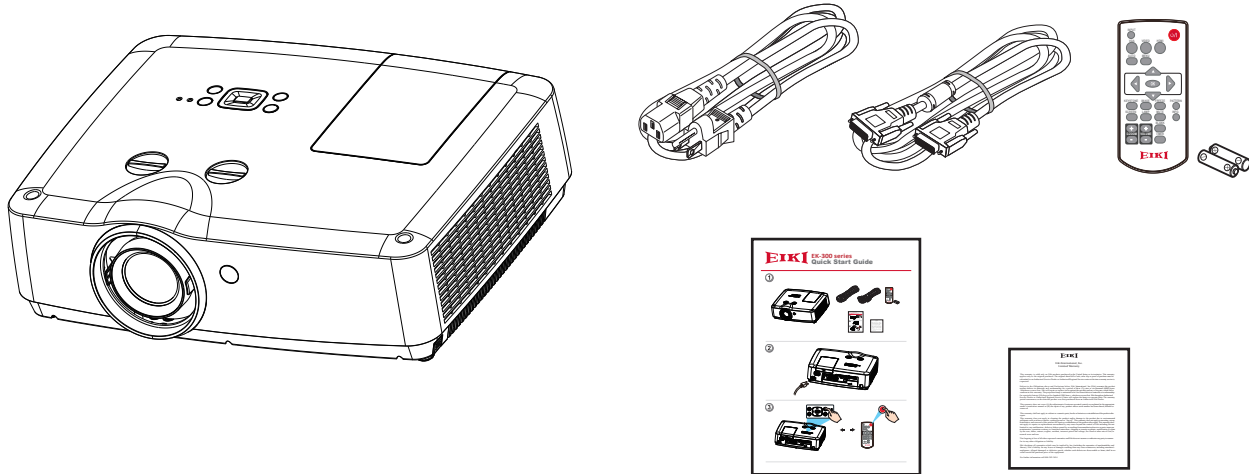

EIKI EK-300 series Quick Start Guide

Touchboards
205 Westwood Ave, Long Branch, NJ 07740
Phone: 866-94 BOARDS (26273) / (732)-222-1511
Fax: (732)-222-7088 | E-mail: sales@touchboards.com

1

2

3

EIKI EK-300 series Quick Start Guide