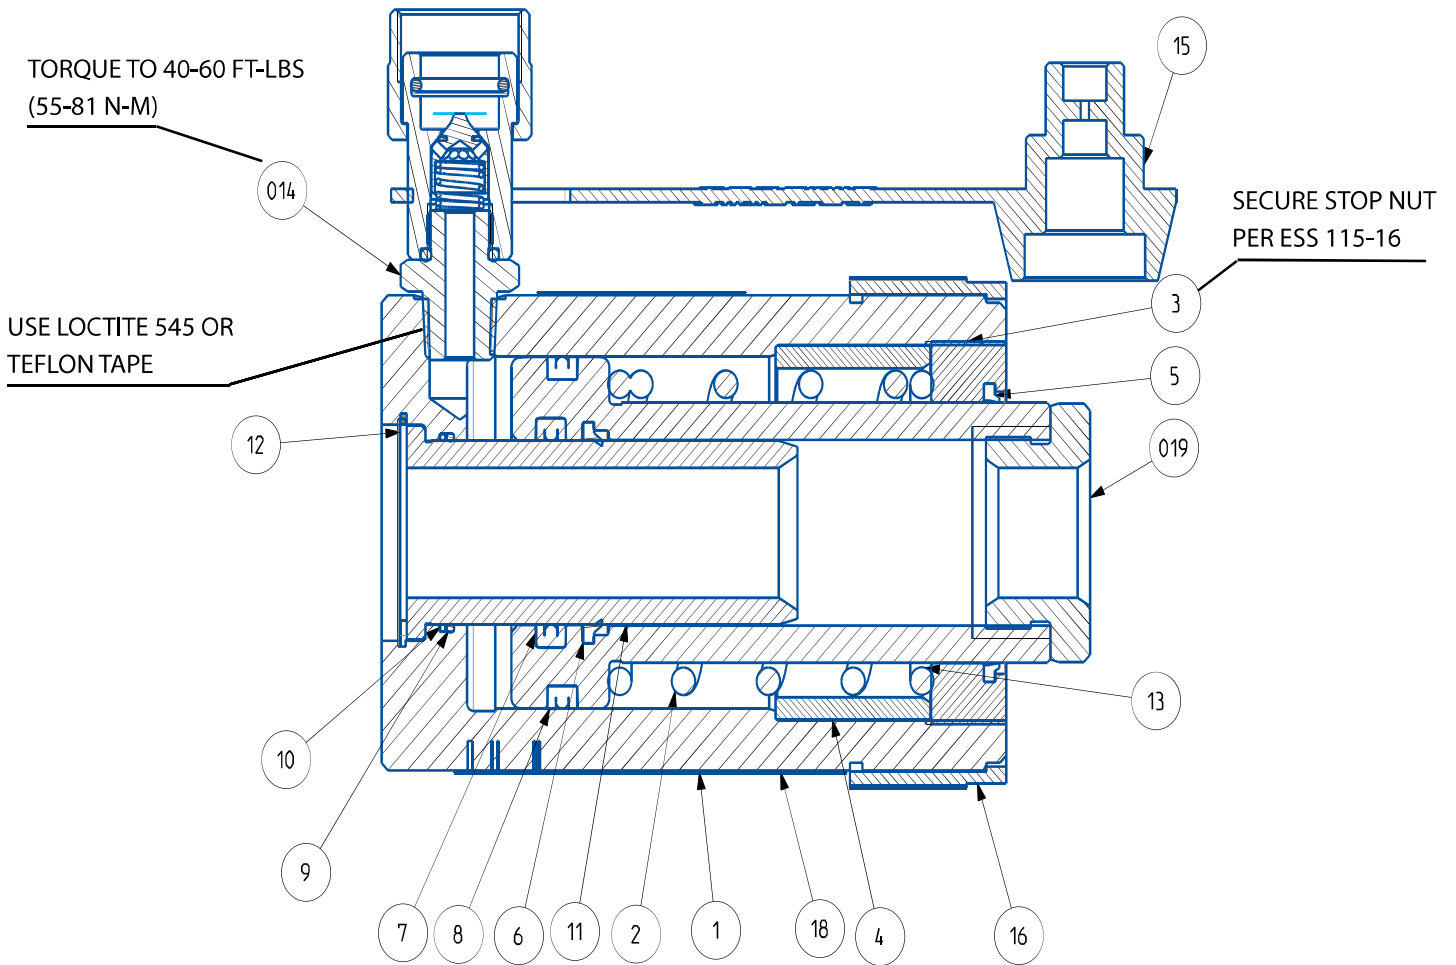

www.tksimplex.com

Technical Repair Parts Sheet
Model # RC202A / RC206A
S.A. Center Hole Cylinders

Part Sheet Number	Revision Number	Date Code Range	Document Date
54649	C	xxxx	0521

ITEM #	DESCRIPTION	PART # RC202A	PART # RC206A	QTY.	ITEM #	DESCRIPTION	PART # RC202A	PART # RC206A	QTY.
1	CYLINDER BASE	N/A	N/A	1	10	BACK-UP RING	*	*	1
2	PISTON	DA5164040		1	11	TUBE WELDING	6110371	6110379	1
3	STOP NUT	6110374	6110374	1	12	RETAINING RING	6110372	6110372	1
4	STOP RING	6110376	6110381	1	13	SPRING	6110373	6110380	1
5	WIPER RING	*	*	1	14	FEMALE	C211	C211	1
6	WIPER	*	*	1	15	DUST CAP			
7	T-SEAL-ROD	*	*	1	16	THREAD PROTECT	6110377	6110377	1
8	T-SEAL-PISTON	*	*	1	17	WARNING DECAL	6110377	6110377	1
9	O-RING-ROUND	*	*	1	N/S	SIMPLEX LOGO	88186	88186	1
SEAL KIT (* = COMPONENTS)		54648			N/S	SADDLE 20 TON	CB894045	CB894045	1