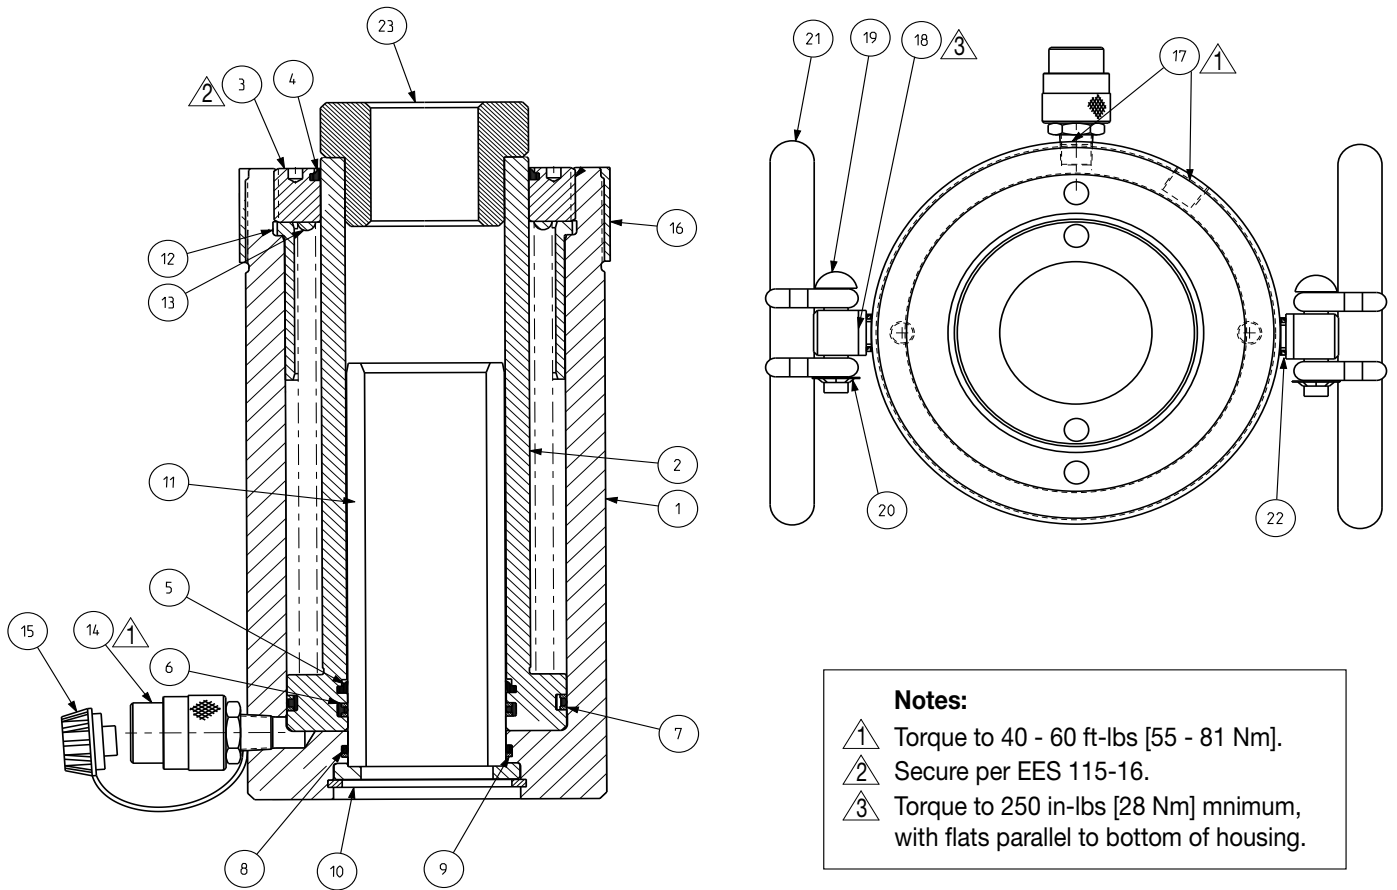

Repair Parts Sheet

RC603A & RC606A
S.A CENTER HOLE

54652 Rev. C 01/2021

Product Date Code Beginning With "A"

To Protect Your Warranty, Use Only SIMPLEX Hydraulic Oil.

Simplex recommends that all kit components be installed to ensure optimum performance of the repaired product.

Figure 1

Repair Parts List for Figure 1				
Item No.	Description	Qty.	RC603A	RC606A
1	Cylinder base	1	N/A	N/A
2	Plunger	1	DA4806040	DA4807040
3	Stop ring	1	CR106044	CR106044
4	Wiper ring	1	●	●
5	Wiper ring	1	●	●
6	G.T.Ring	1	●	●
7	G.T.Ring	1	●	●
8	Backup ring	1	●	●
9	O-Ring	1	●	●
10	Retaining ring	1	DA4817249	DA4817249
11	Tube weldment	1	DA4809900	DA4810900
12	Piston sleeve	1	6110385	6110385
13	Spring	1	DA4816110	DA4816110
14	Female coupler	1	DD6932900	DD6932900
15	Dust cap	1	CR215	CR215
16	Thread protector	1	CL403271	CL403271
17	Plug flush	2	A1009245	A1009245
18	Handle stud	2	45527-P01	45527-P01
19	3/8 Retaining no THRDS	2	42498	42498
20	Rivet	2	93903	93903
21	Carrying handle	2	41192-P01	41192-P01
22	Gasket	2	S15167	S15167
23	Saddle	1	CB891045	CB891045
24	Simplex logo (not shown)	1	●	●
25	Warning decal (not shown)	1	●	●