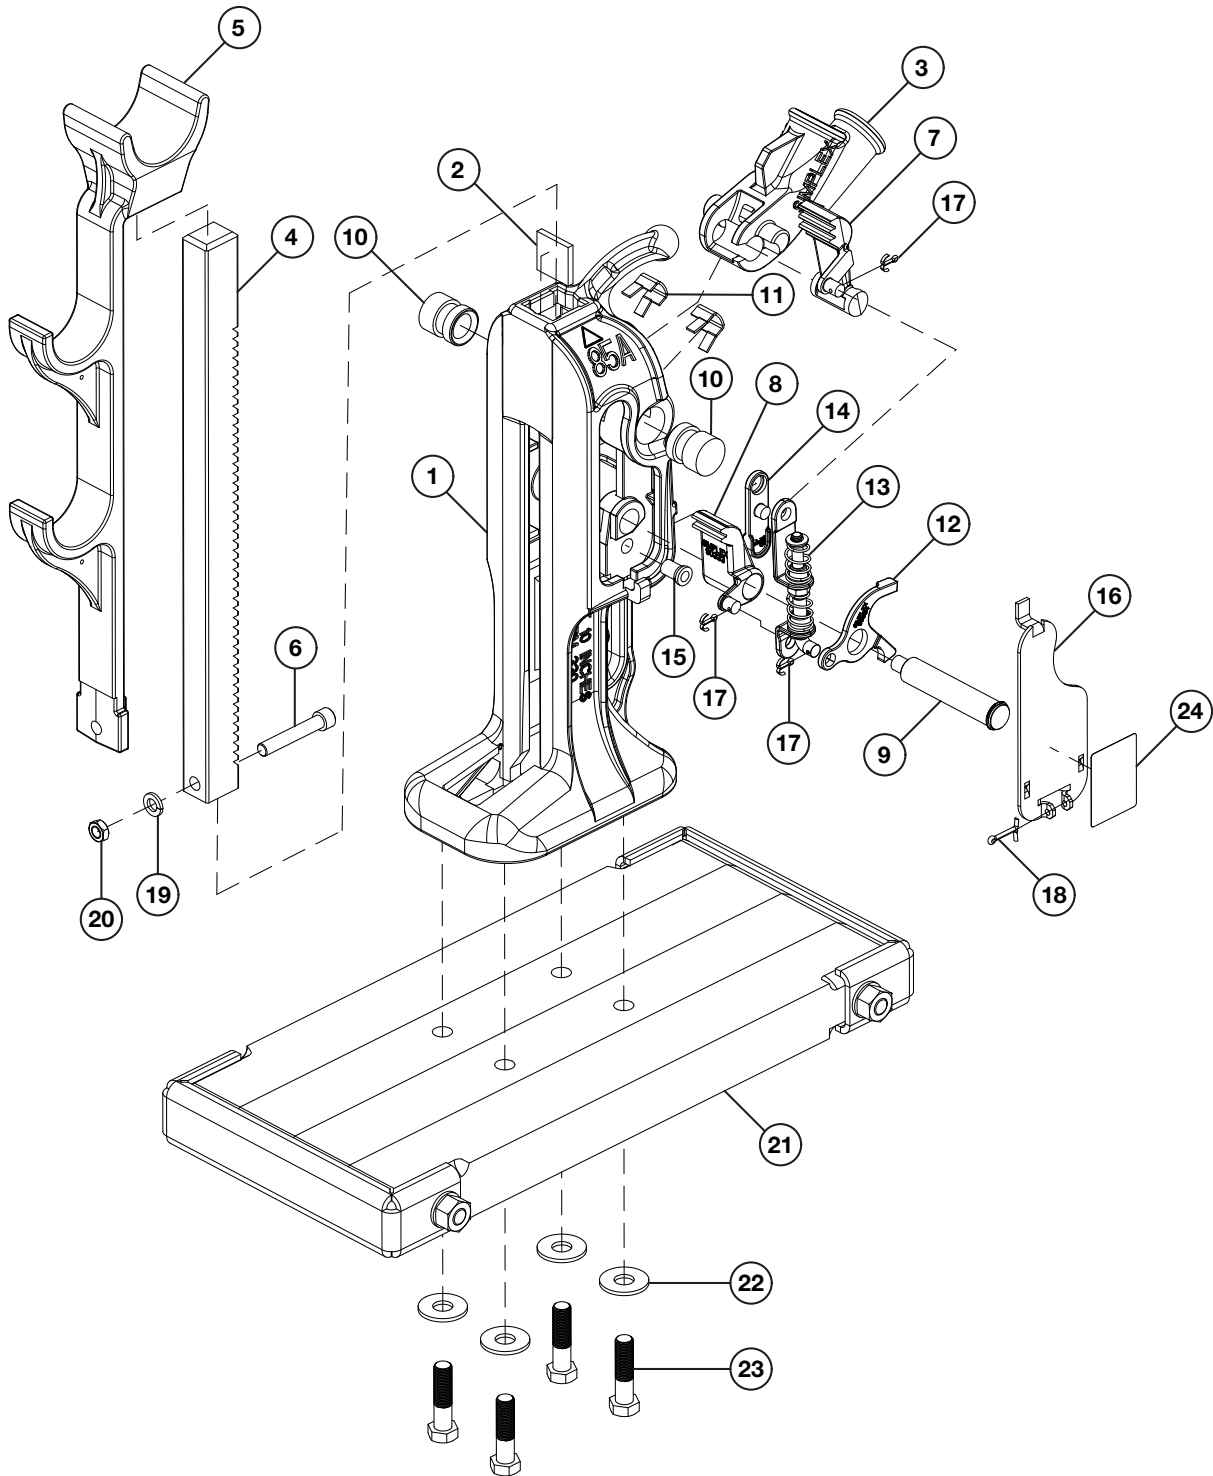

Repair Parts Sheet

Reel Jack CR320B

TD100 Rev. E 03/2019

Simplex recommends that all kit components be installed to insure optimum performance of the repaired product.

Repair Parts List			
Item No.	Part Number	Qty.	Description
	CR320B		
1	N/A	1	Housing - Not Serviceable
2	★	1	Wearing Plate
3	90331	1	Lever Socket (Dbl. Rounded)
4	90597	1	Rack Bar
5	90598	1	Cap and Shoe
6	93598	1	Screw Socket Hex Head
7	90962	1	Lifting Pawl
8	90333	1	Retaining Pawl
9	90963	1	Retaining Pawl Pin Assembly
10	★	2	Trunnion Bearing
11	★	2	Trunnion Bearing Key
12	90964	1	Spring Link Lever
13	★	1	Spring Link Complete
14	90439	1	Reversing Lever
15	90440	1	Reversing Lever Rivet
16	90965	1	Side Plate
17	★	3	Cotter Pin
18	93781	1	Side Plate Cotter Pin
19	93943	1	Lock Washer
20	93874	1	Hex Nut
21	90595	1	Base
22	93926	4	Washer
23	88594	4	Hex Head Screw
24	★	1	Capacity and Instruction Label

★ - Indicates parts included in 40560 Repair Kit
Replacement Decals available in CRSERIESDK Kit
N/A - Not Available.

N86 W12500 Westbrook Crossing
Menomonee Falls, WI 53051
Phone - USA Only: 1 (800) 323-9114
Phone - Inside/Outside USA: 1 (262) 293-1575
Fax: 1 (262) 597-1127
www.tksimplex.com